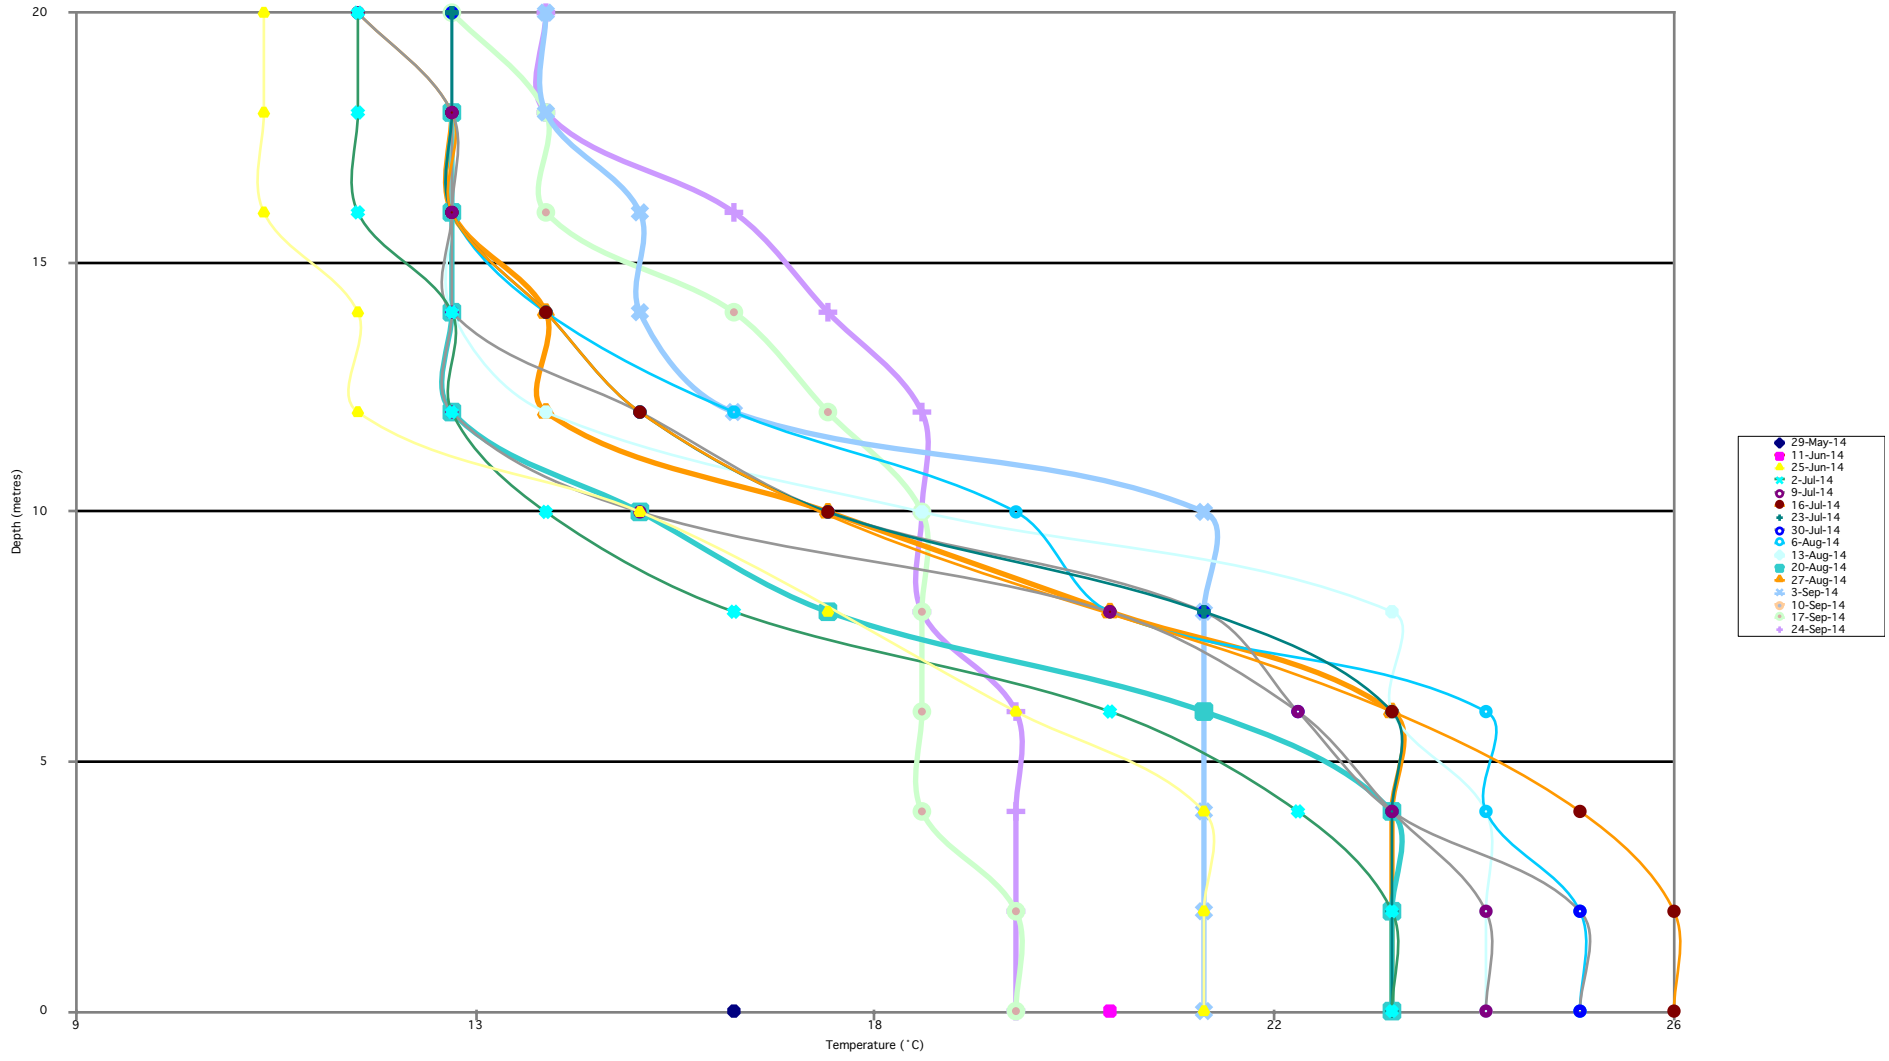

Osoyoos Lake (at South Basin) - Secchi Depth 2014

Osoyoos Lake (at South Basin) - Water Temperature 2014

# Osoyoos Lake (at South Basin) - Dissolved Oxygen Levels 2014

Osoyoos Lake (at South Basin) - Specific Conductance Data 2014

Osoyoos Lake (at South Basin) - Temperature Profiles 2014

Osoyoos Lake (at South Basin) - Oxygen Profiles 2014