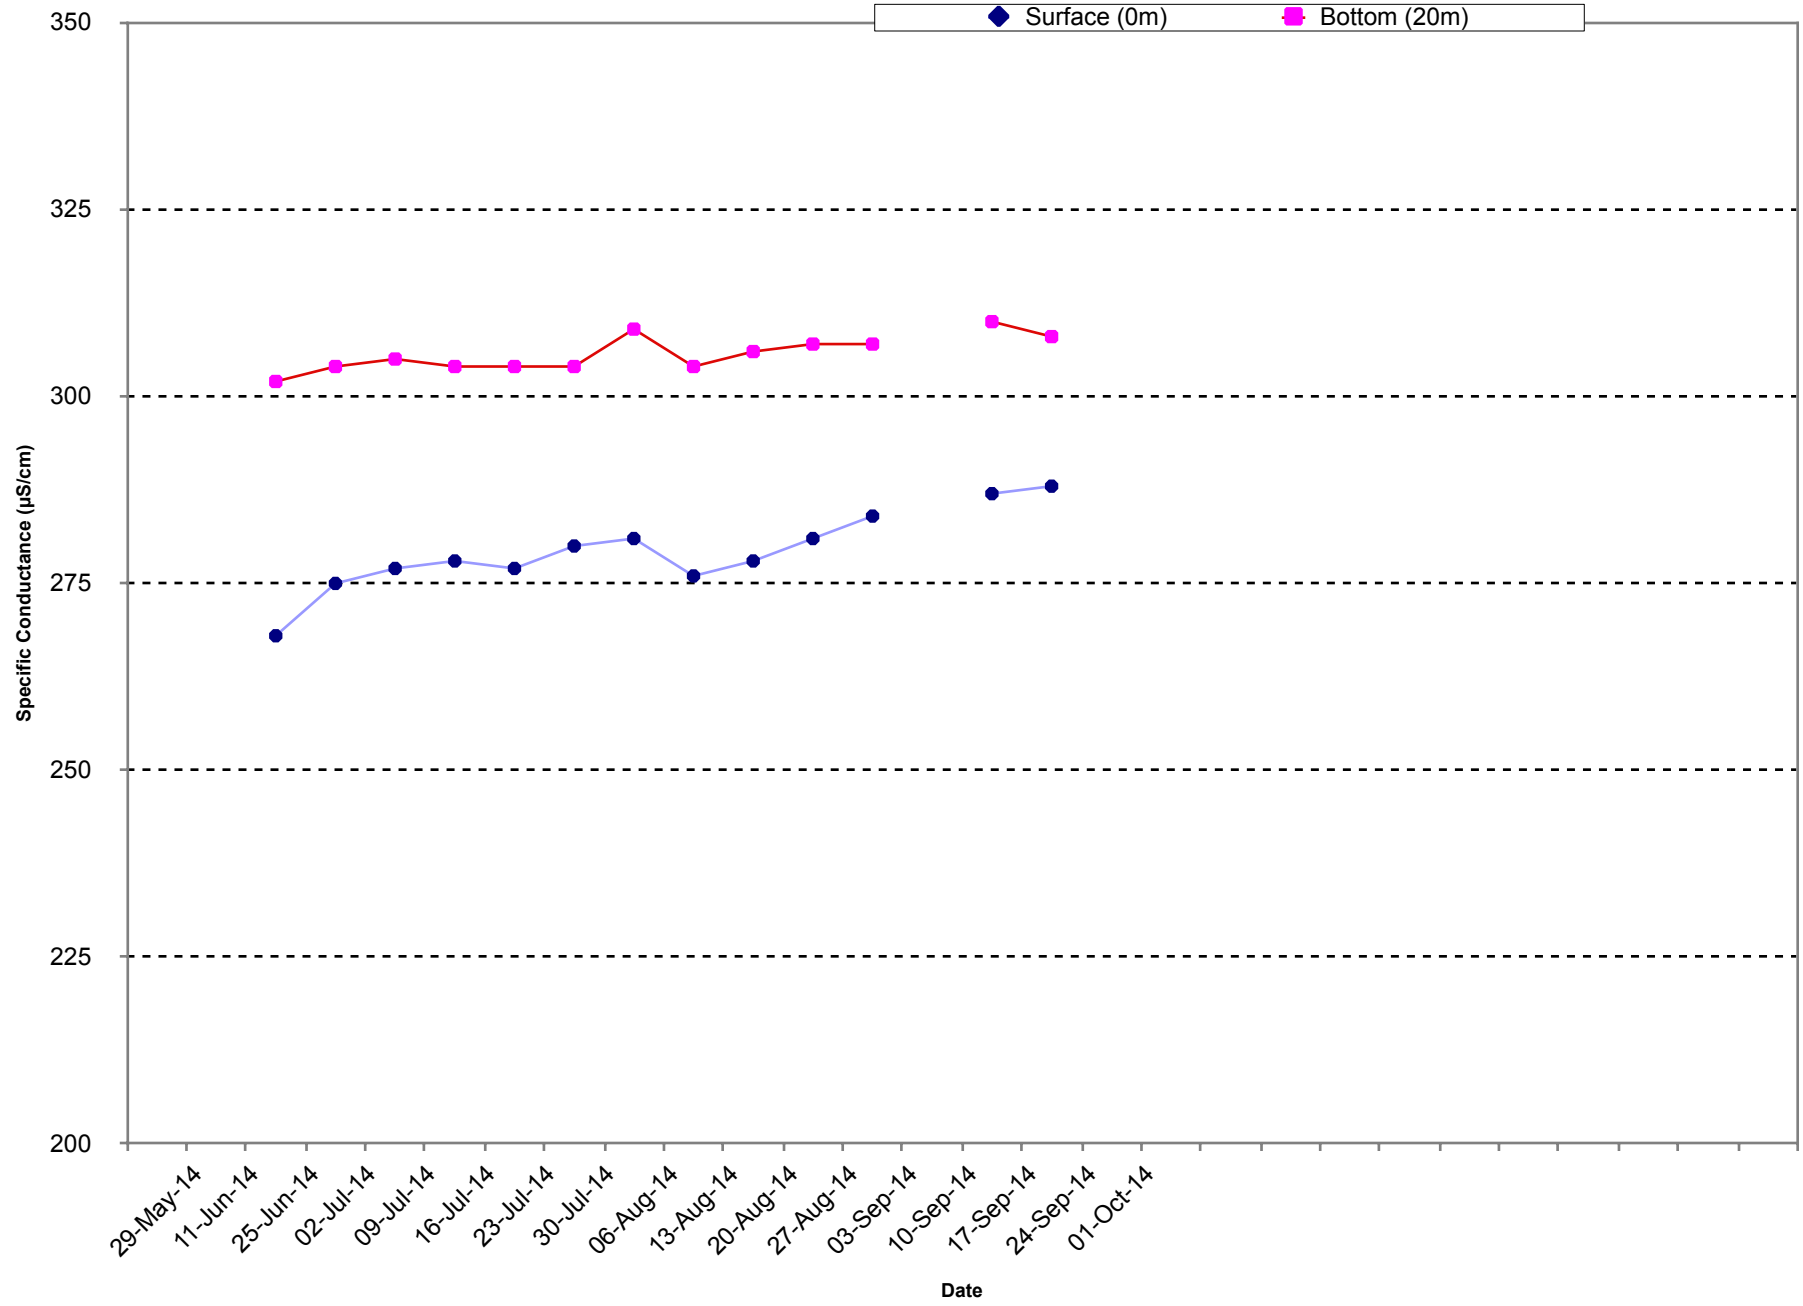

Osoyoos Lake (at South Basin) - Secchi Depth 2014

Osoyoos Lake (at South Basin) - Water Temperature 2014

# Osoyoos Lake (at South Basin) - Dissolved Oxygen Levels 2014

Osoyoos Lake (at South Basin) - Specific Conductance Data 2014

Osoyoos Lake (at South Basin) - Temperature Profiles 2014

Osoyoos Lake (at South Basin) - Oxygen Profiles 2014