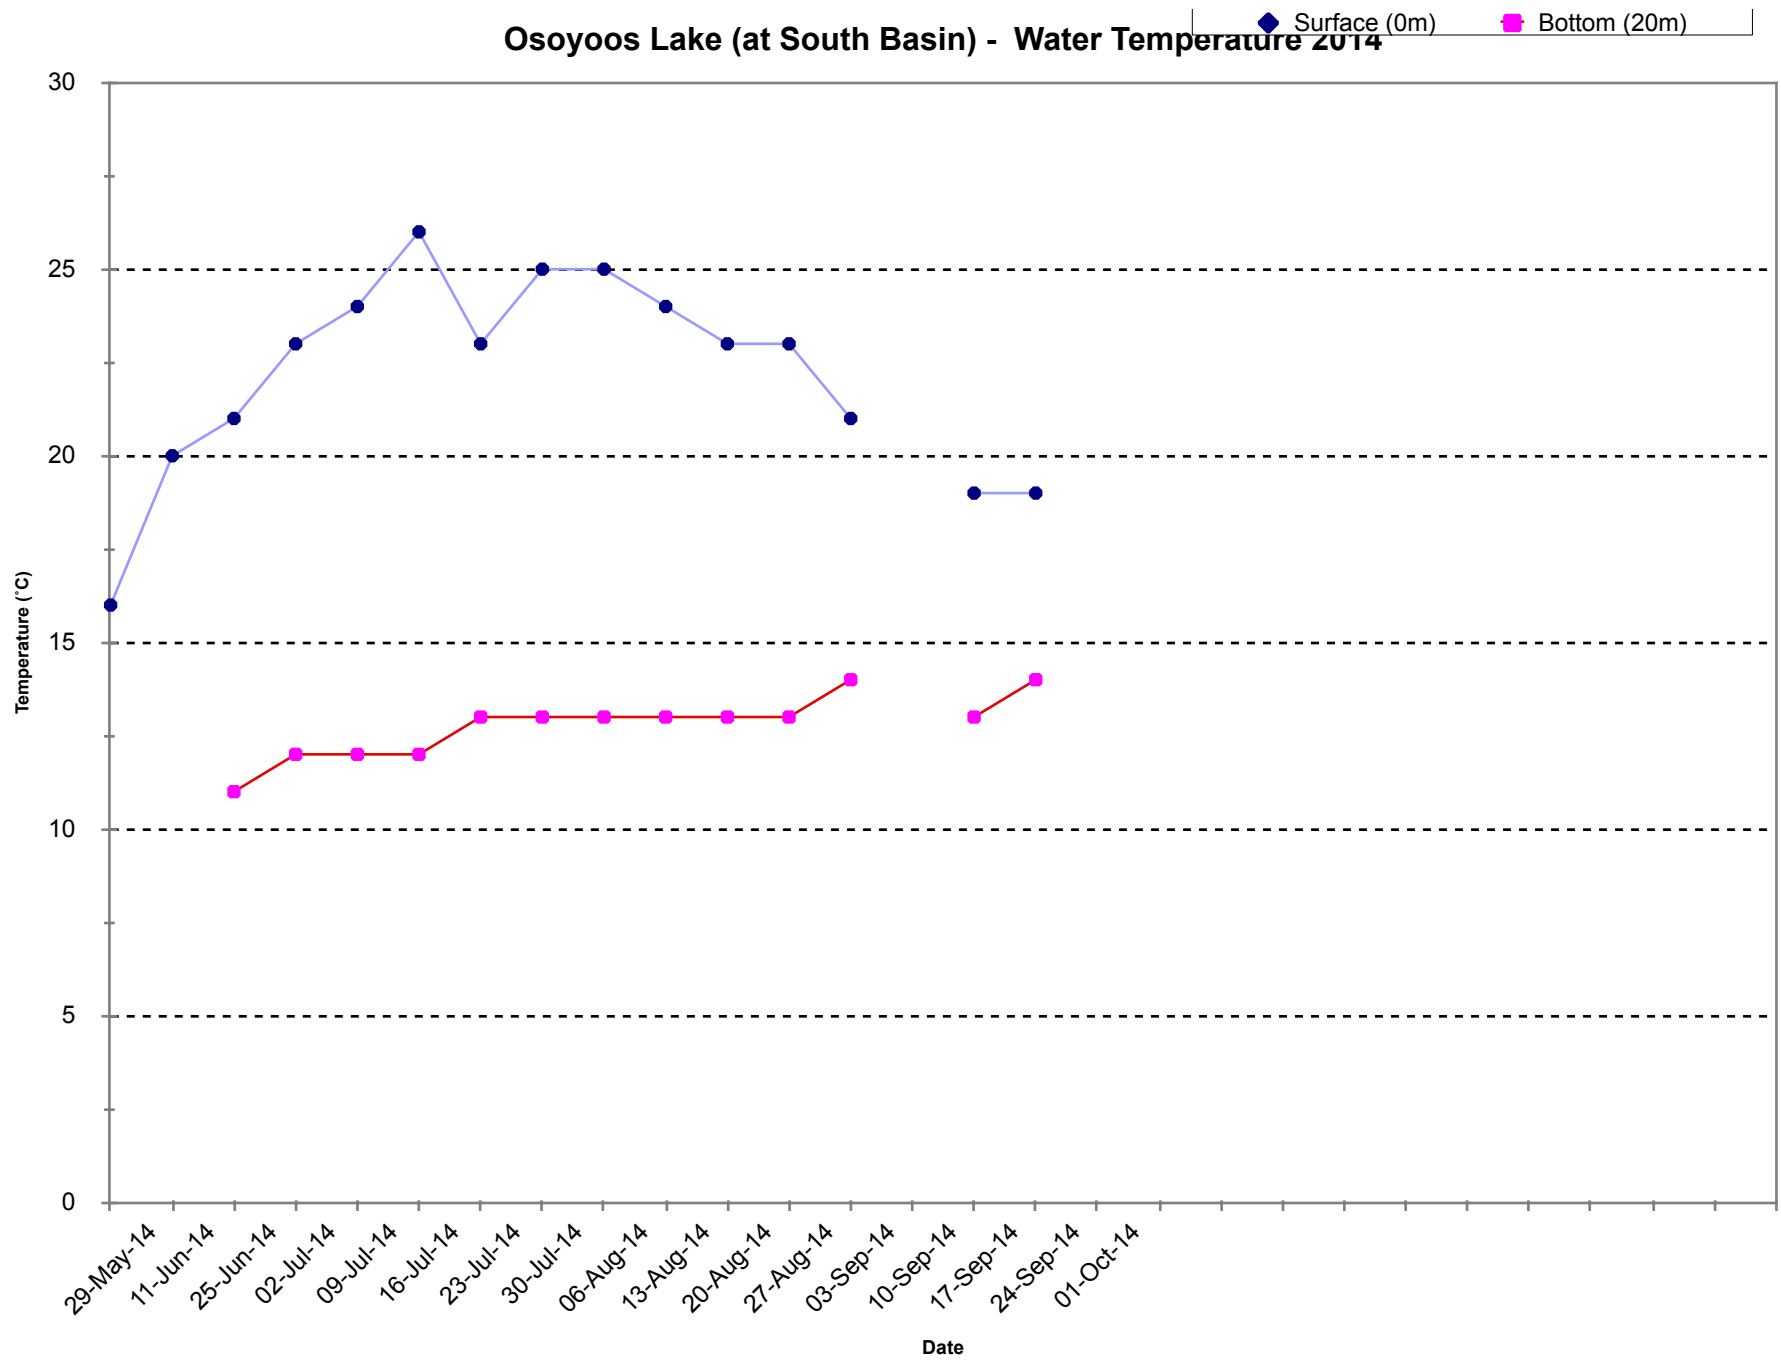

Osoyoos Lake (at South Basin) - Secchi Depth 2014

Osoyoos Lake (at South Basin) - Water Temperature 2014

# Osoyoos Lake (at South Basin) - Dissolved Oxygen Levels 2014

Osoyoos Lake (at South Basin) - Specific Conductance Data 2014

Osoyoos Lake (at South Basin) - Temperature Profiles 2014

Osoyoos Lake (at South Basin) - Oxygen Profiles 2014