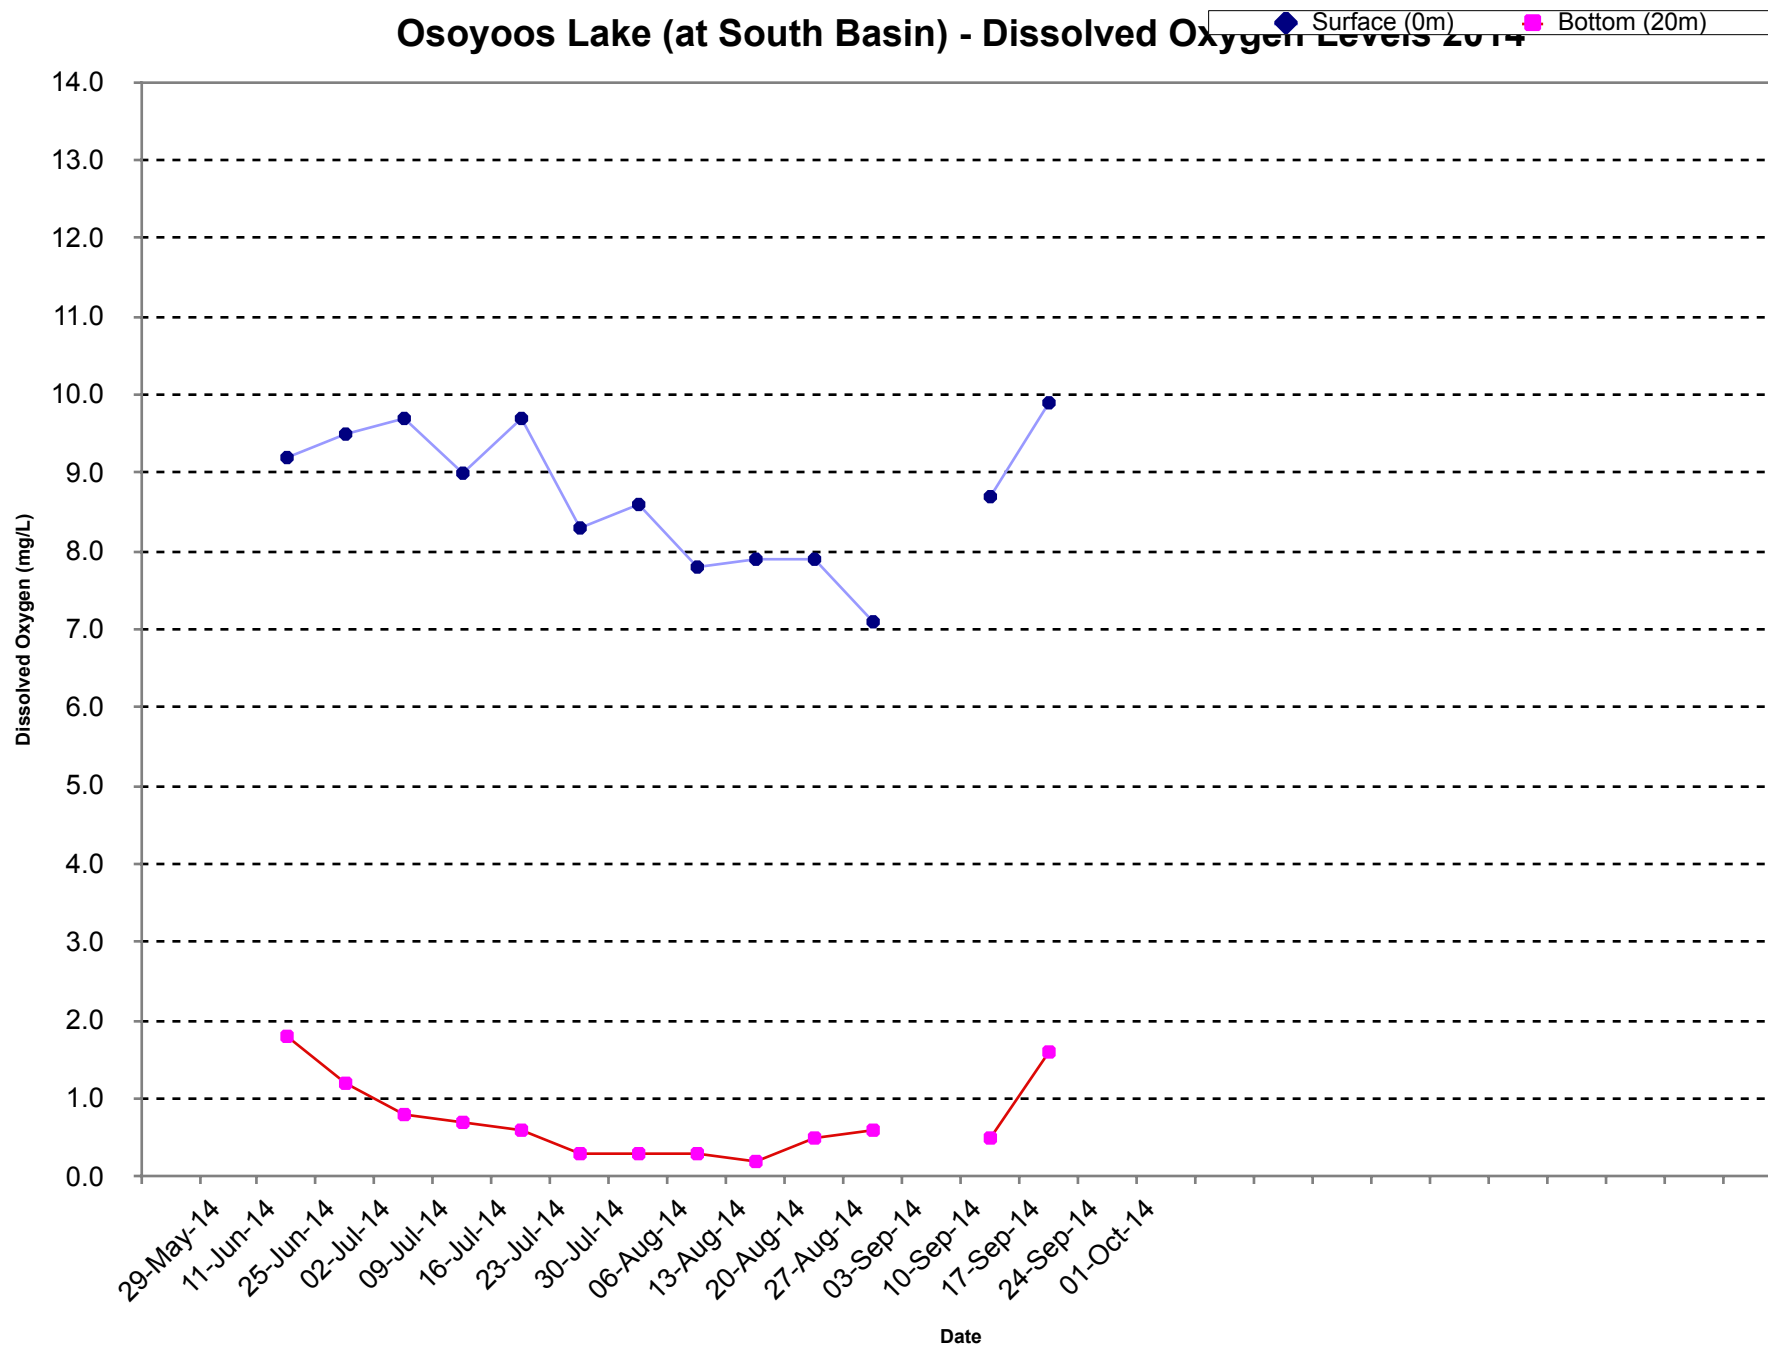

Osoyoos Lake (at South Basin) - Secchi Depth 2014

Osoyoos Lake (at South Basin) - Water Temperature 2014

# Osoyoos Lake (at South Basin) - Dissolved Oxygen Levels 2014

Osoyoos Lake (at South Basin) - Specific Conductance Data 2014

Osoyoos Lake (at South Basin) - Temperature Profiles 2014

Osoyoos Lake (at South Basin) - Oxygen Profiles 2014