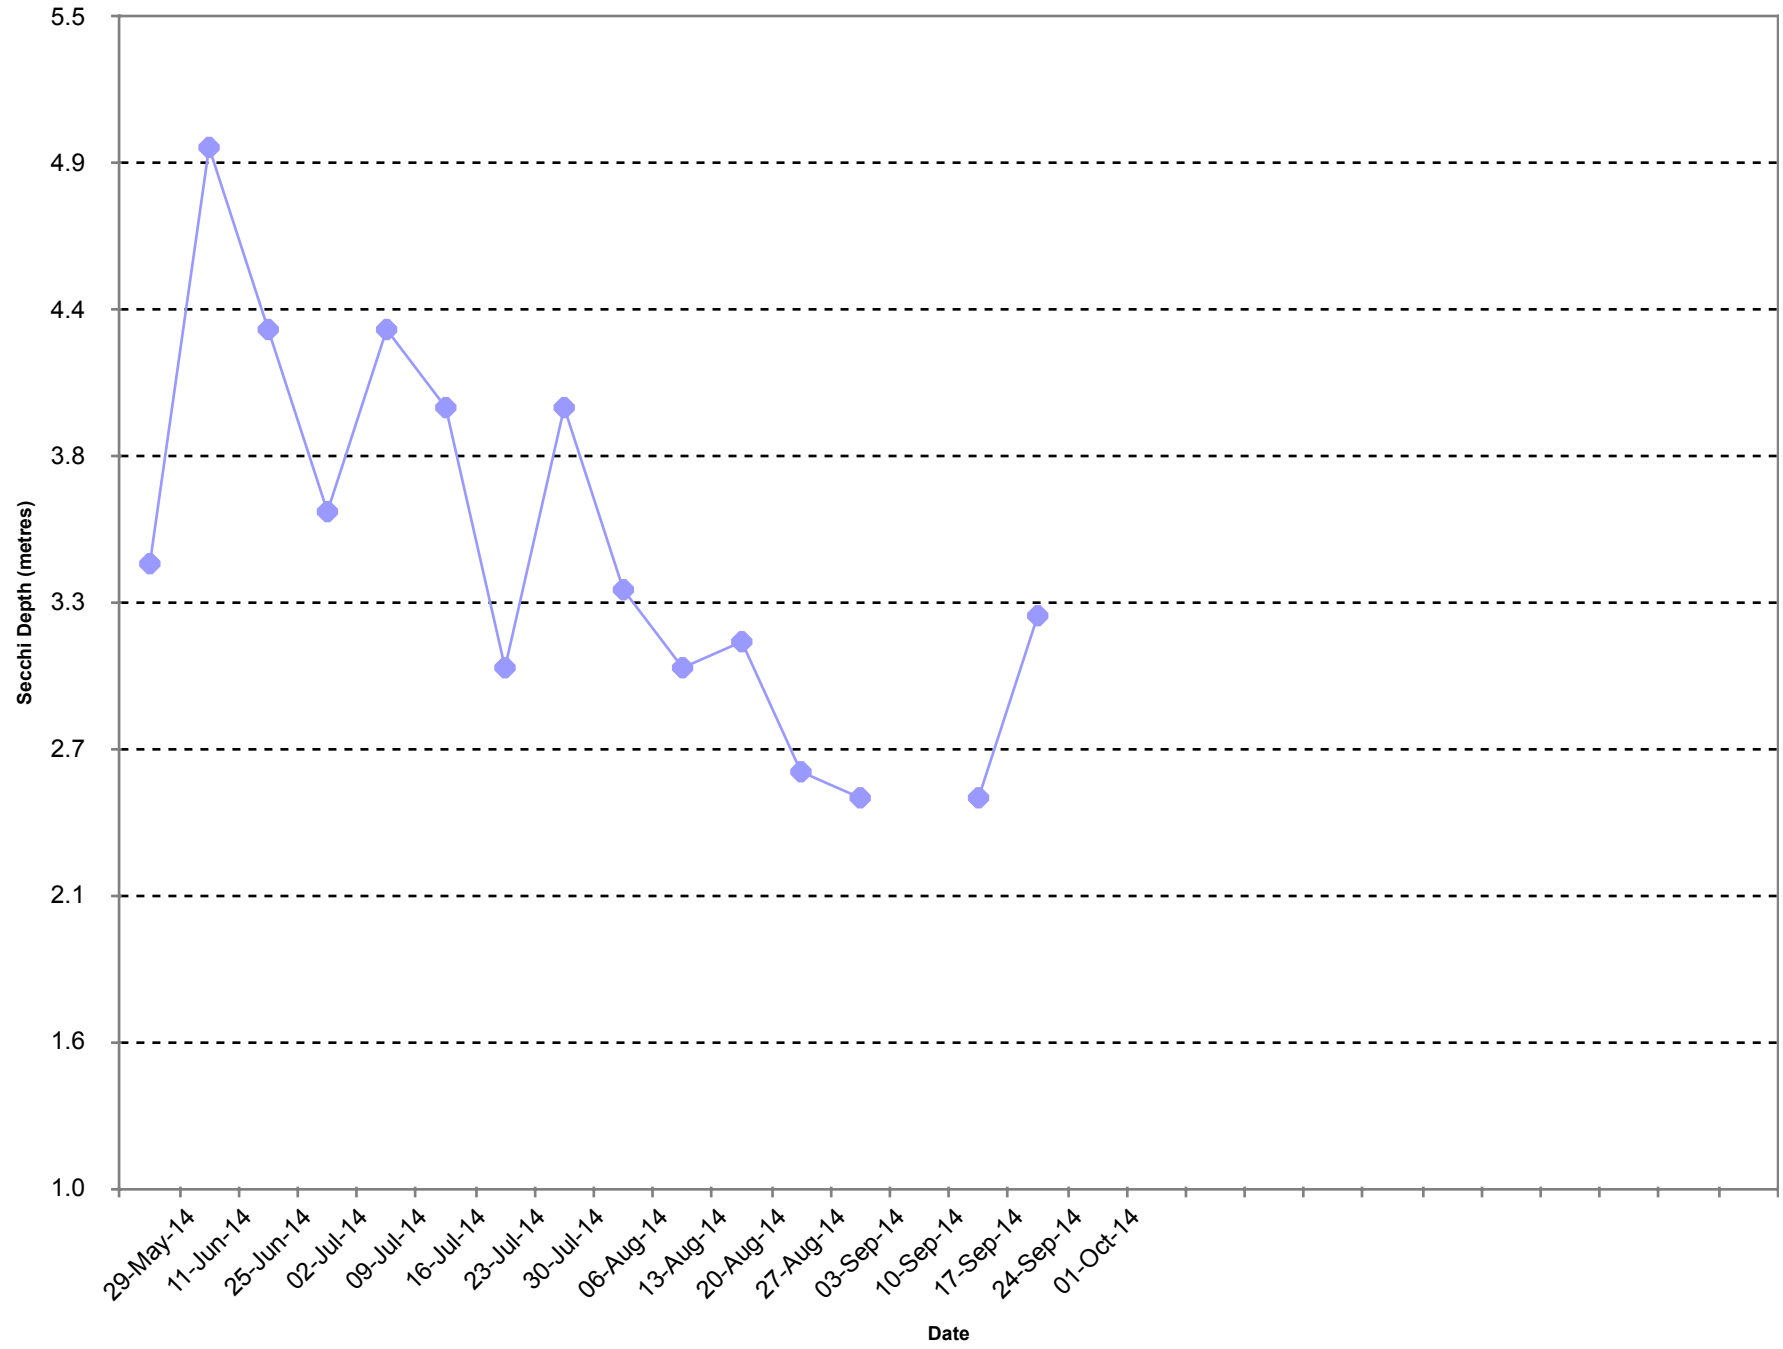

Osoyoos Lake (at South Basin) - Secchi Depth 2014

Osoyoos Lake (at South Basin) - Water Temperature 2014

# Osoyoos Lake (at South Basin) - Dissolved Oxygen Levels 2014

Osoyoos Lake (at South Basin) - Specific Conductance Data 2014

Osoyoos Lake (at South Basin) - Temperature Profiles 2014

Osoyoos Lake (at South Basin) - Oxygen Profiles 2014