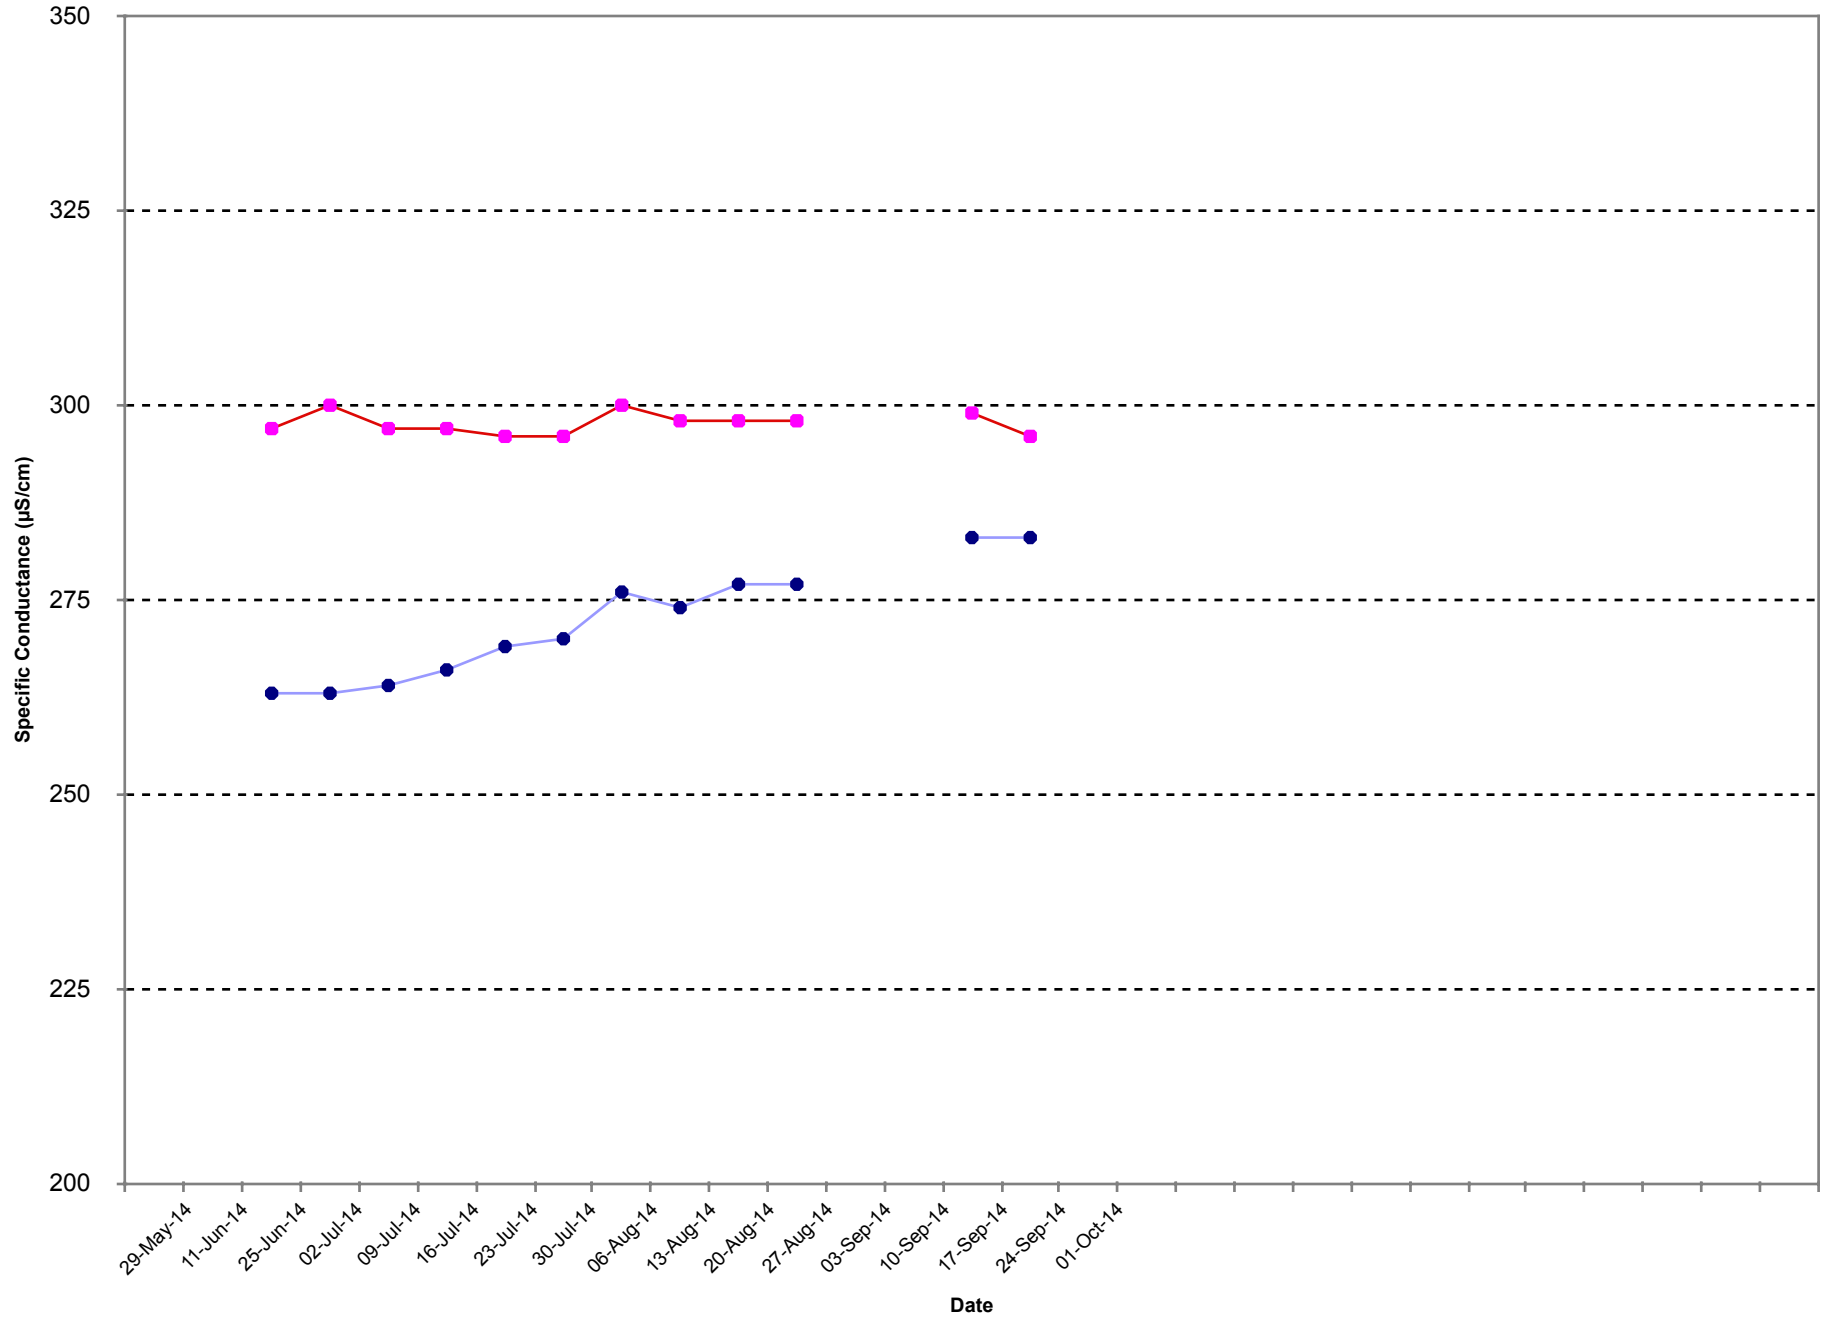

Osoyoos Lake (at Packinghouse) - Secchi Depth 2014

Osoyoos Lake (at Packinghouse) - Water Tempel

Surface (0m) 28m

Osoyoos Lake (at Packinghouse) - Dissolved Oxygen

◆ Surface (0m) ◆ 28m

Osoyoos Lake (at Packinghouse) - Specific

◆ Surface (0m)

◆ 28m

		Temperature (°C)															
Depth (m)	29-May-14	11-Jun-14	25-Jun-14	2-Jul-14	9-Jul-14	16-Jul-14	23-Jul-14	30-Jul-14	6-Aug-14	13-Aug-14	20-Aug-14	27-Aug-14	3-Sep-14	10-Sep-14	17-Sep-14	24-Sep-14	1-Oct-14
0	15	18	21	23	23	26	22	24	24	23	23	24			19	18	
2			20	22	23	25	22	23	24	23	23	23			19	18	
4			20	21	22	24	22	23	24	23	23	23			18	18	
6			19	20	22	23	22	23	23	23	23	23			18	18	
8			18	18	21	22	22	21	23	23	23	22			18	18	
10			17	17	18	18	19	20	19	20	21	21			18	18	
12			15	15	15	15	17	17	16	17	16	17			18	18	
14			13	12	13	12	14	14	13	15	13	15			15	18	
16			9	10	12	10	10	10	11	12	10	10			10	17	
18			9	9	9	9	9	9	9	9	9	9			9	13	
20			8	8	8	8	8	8	9	9	8	9			9	9	
24			7	8	8	8	8	8	8	8	8	8			8	8	
28			7	7	8	8	8	8	8	8	8	8			8	8	
		Dissolved Oxygen (mg/L)															
Depth (m)	29-May-14	11-Jun-14	25-Jun-14	2-Jul-14	9-Jul-14	16-Jul-14	23-Jul-14	30-Jul-14	6-Aug-14	13-Aug-14	20-Aug-14	27-Aug-14	3-Sep-14	10-Sep-14	17-Sep-14	24-Sep-14	1-Oct-14
0			9.2	9.2	9.8	8.9	9.6	8.0	8.2	7.4	8.0	7.9			7.9	9.3	
2			9.3	9.0	9.8	8.9	9.5	7.9	8.2	7.4	8.0	7.8			7.9	9.3	
4			9.2	8.9	9.7	9.1	9.5	7.9	8.2	7.4	8.0	7.9			7.9	9.3	
6			9.1	8.7	9.7	8.9	9.5	7.8	8.1	7.4	7.9	7.5			7.6	9.2	
8			8.8	8.2	9.2	8.2	9.3	7.1	7.8	7.3	7.7	7.3			7.4	9.2	
10			8.5	7.4	7.9	6.5	7.2	6.3	5.1	4.6	5.2	6.2			7.3	9.2	
12			7.7	7.1	7.5	6.2	6.4	4.5	4.2	3.7	3.5	3.2			7.2	9.1	
14			7.7	7.4	7.8	6.7	6.4	4.5	4.4	3.6	3.9	3.5			3.9	8.8	
16			8.6	7.9	7.8	7.3	7.3	5.7	5.0	4.5	5.1	4.4			3.4	7.8	
18			8.7	8.4	8.7	7.9	8.2	5.9	5.8	5.4	5.6	4.8			3.4	4.5	
20			8.9	8.4	9.1	8.1	8.5	6.2	6.2	5.4	5.9	5.1			3.6	4.4	
24			8.8	8.4	9.2	8.0	8.5	6.3	6.3	5.4	5.8	5.2			3.9	4.7	
28			8.8	8.4	9.1	8.0	8.5	6.2	6.2	5.3	5.8	5.1			4.0	5.0	