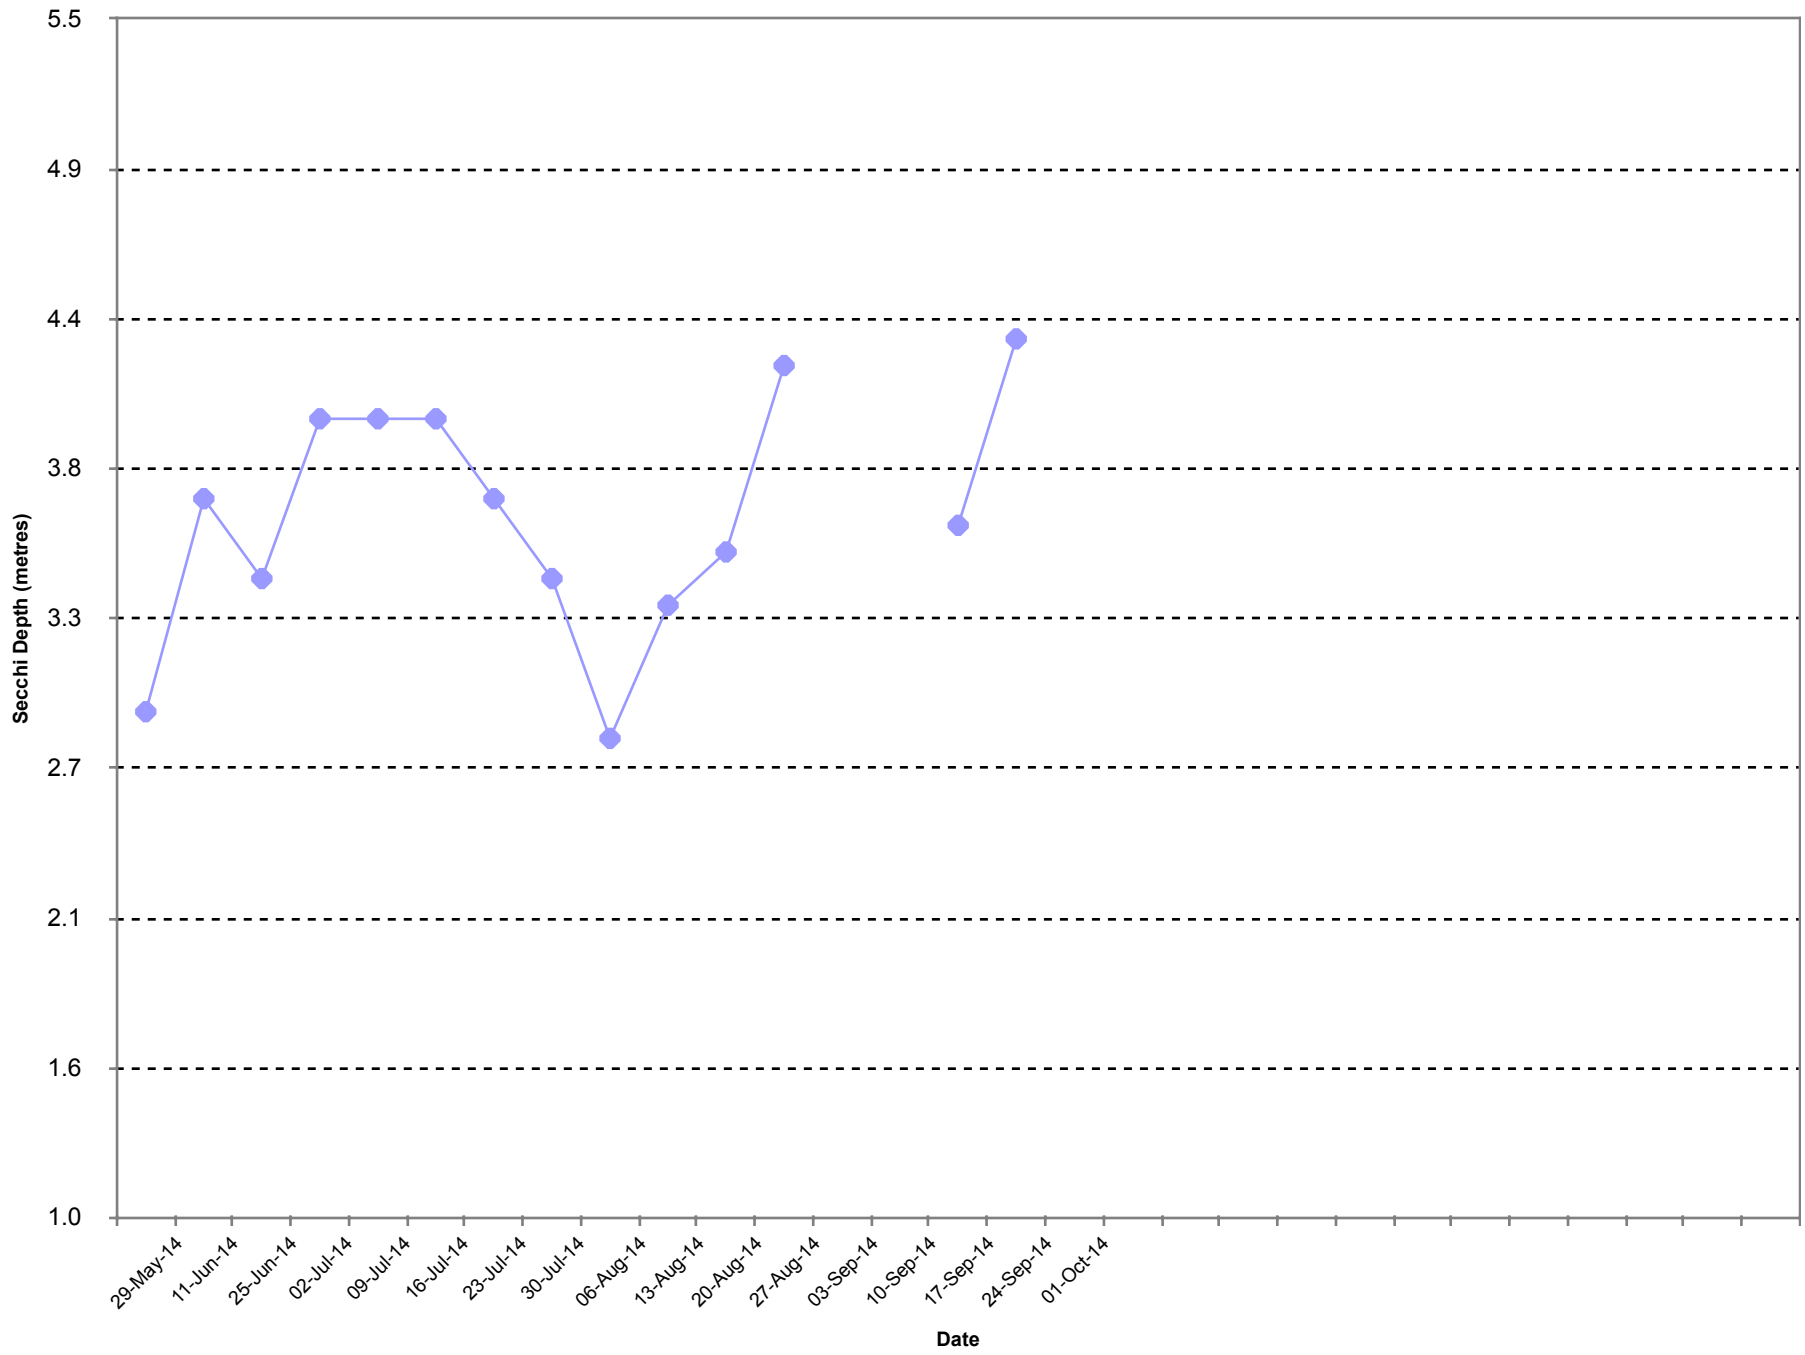

Osoyoos Lake (at Packinghouse) - Secchi Depth 2014

Osoyoos Lake (at Packinghouse) - Water Tempel

Surface (0m) 28m

Osoyoos Lake (at Packinghouse) - Dissolved Oxygen

◆ Surface (0m) ◆ 28m

Osoyoos Lake (at Packinghouse) - Specific

◆ Surface (0m)

◆ 28m

		Temperature (°C)															
Depth (m)	29-May-14	11-Jun-14	25-Jun-14	2-Jul-14	9-Jul-14	16-Jul-14	23-Jul-14	30-Jul-14	6-Aug-14	13-Aug-14	20-Aug-14	27-Aug-14	3-Sep-14	10-Sep-14	17-Sep-14	24-Sep-14	1-Oct-14
0	15	18	21	23	23	26	22	24	24	23	23	24			19	18	
2			20	22	23	25	22	23	24	23	23	23			19	18	
4			20	21	22	24	22	23	24	23	23	23			18	18	
6			19	20	22	23	22	23	23	23	23	23			18	18	
8			18	18	21	22	22	21	23	23	23	22			18	18	
10			17	17	18	18	19	20	19	20	21	21			18	18	
12			15	15	15	15	17	17	16	17	16	17			18	18	
14			13	12	13	12	14	14	13	15	13	15			15	18	
16			9	10	12	10	10	10	11	12	10	10			10	17	
18			9	9	9	9	9	9	9	9	9	9			9	13	
20			8	8	8	8	8	8	9	9	8	9			9	9	
24			7	8	8	8	8	8	8	8	8	8			8	8	
28			7	7	8	8	8	8	8	8	8	8			8	8	
		Dissolved Oxygen (mg/L)															
Depth (m)	29-May-14	11-Jun-14	25-Jun-14	2-Jul-14	9-Jul-14	16-Jul-14	23-Jul-14	30-Jul-14	6-Aug-14	13-Aug-14	20-Aug-14	27-Aug-14	3-Sep-14	10-Sep-14	17-Sep-14	24-Sep-14	1-Oct-14
0			9.2	9.2	9.8	8.9	9.6	8.0	8.2	7.4	8.0	7.9			7.9	9.3	
2			9.3	9.0	9.8	8.9	9.5	7.9	8.2	7.4	8.0	7.8			7.9	9.3	
4			9.2	8.9	9.7	9.1	9.5	7.9	8.2	7.4	8.0	7.9			7.9	9.3	
6			9.1	8.7	9.7	8.9	9.5	7.8	8.1	7.4	7.9	7.5			7.6	9.2	
8			8.8	8.2	9.2	8.2	9.3	7.1	7.8	7.3	7.7	7.3			7.4	9.2	
10			8.5	7.4	7.9	6.5	7.2	6.3	5.1	4.6	5.2	6.2			7.3	9.2	
12			7.7	7.1	7.5	6.2	6.4	4.5	4.2	3.7	3.5	3.2			7.2	9.1	
14			7.7	7.4	7.8	6.7	6.4	4.5	4.4	3.6	3.9	3.5			3.9	8.8	
16			8.6	7.9	7.8	7.3	7.3	5.7	5.0	4.5	5.1	4.4			3.4	7.8	
18			8.7	8.4	8.7	7.9	8.2	5.9	5.8	5.4	5.6	4.8			3.4	4.5	
20			8.9	8.4	9.1	8.1	8.5	6.2	6.2	5.4	5.9	5.1			3.6	4.4	
24			8.8	8.4	9.2	8.0	8.5	6.3	6.3	5.4	5.8	5.2			3.9	4.7	
28			8.8	8.4	9.1	8.0	8.5	6.2	6.2	5.3	5.8	5.1			4.0	5.0	