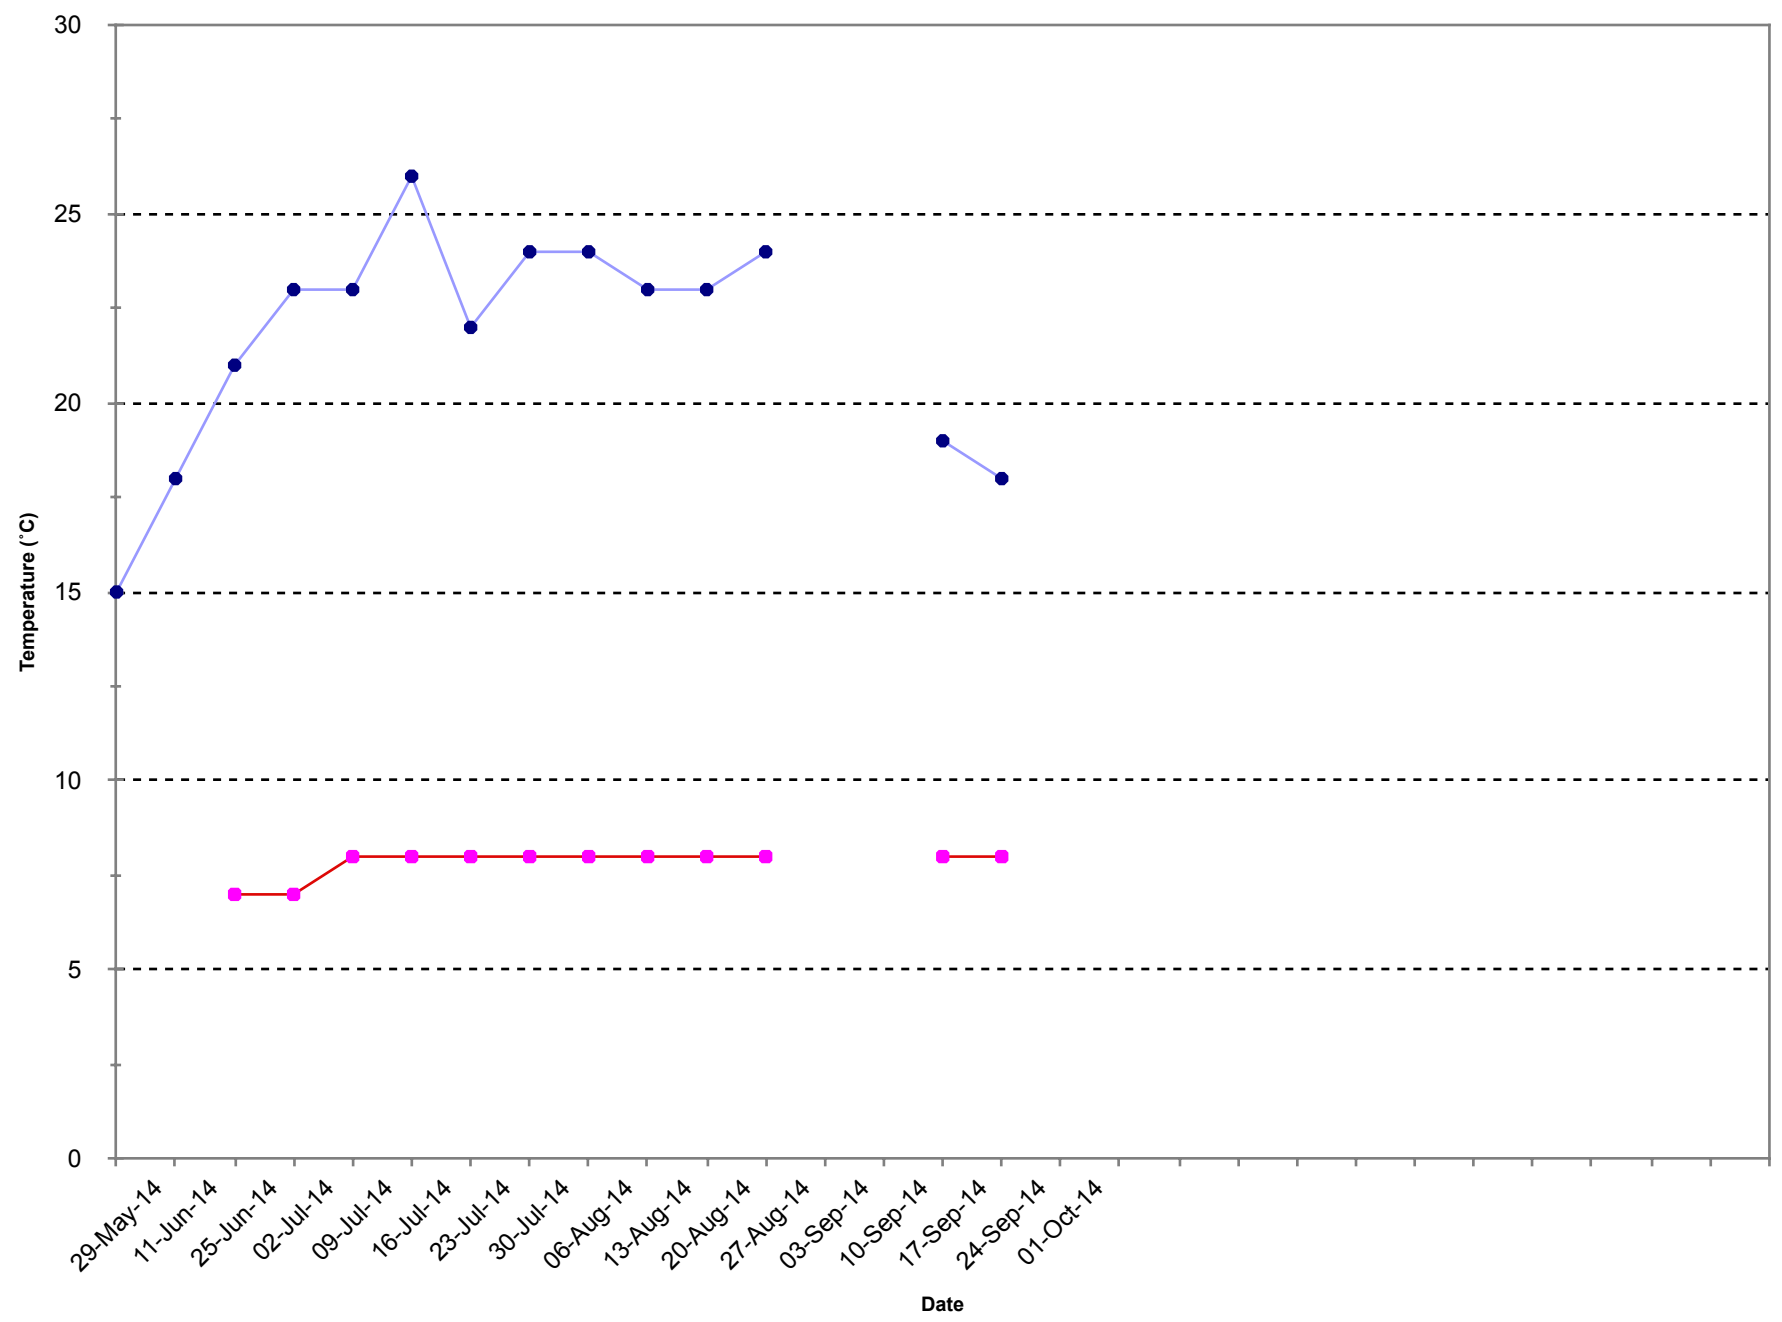

Osoyoos Lake (at Packinghouse) - Secchi Depth 2014

Osoyoos Lake (at Packinghouse) - Water Tempel

Surface (0m) 28m

Osoyoos Lake (at Packinghouse) - Dissolved Oxygen

◆ Surface (0m) ◆ 28m

Osoyoos Lake (at Packinghouse) - Specific

◆ Surface (0m)

◆ 28m

		Temperature (°C)															
Depth (m)	29-May-14	11-Jun-14	25-Jun-14	2-Jul-14	9-Jul-14	16-Jul-14	23-Jul-14	30-Jul-14	6-Aug-14	13-Aug-14	20-Aug-14	27-Aug-14	3-Sep-14	10-Sep-14	17-Sep-14	24-Sep-14	1-Oct-14
0	15	18	21	23	23	26	22	24	24	23	23	24			19	18	
2			20	22	23	25	22	23	24	23	23	23			19	18	
4			20	21	22	24	22	23	24	23	23	23			18	18	
6			19	20	22	23	22	23	23	23	23	23			18	18	
8			18	18	21	22	22	21	23	23	23	22			18	18	
10			17	17	18	18	19	20	19	20	21	21			18	18	
12			15	15	15	15	17	17	16	17	16	17			18	18	
14			13	12	13	12	14	14	13	15	13	15			15	18	
16			9	10	12	10	10	10	11	12	10	10			10	17	
18			9	9	9	9	9	9	9	9	9	9			9	13	
20			8	8	8	8	8	8	9	9	8	9			9	9	
24			7	8	8	8	8	8	8	8	8	8			8	8	
28			7	7	8	8	8	8	8	8	8	8			8	8	
		Dissolved Oxygen (mg/L)															
Depth (m)	29-May-14	11-Jun-14	25-Jun-14	2-Jul-14	9-Jul-14	16-Jul-14	23-Jul-14	30-Jul-14	6-Aug-14	13-Aug-14	20-Aug-14	27-Aug-14	3-Sep-14	10-Sep-14	17-Sep-14	24-Sep-14	1-Oct-14
0			9.2	9.2	9.8	8.9	9.6	8.0	8.2	7.4	8.0	7.9			7.9	9.3	
2			9.3	9.0	9.8	8.9	9.5	7.9	8.2	7.4	8.0	7.8			7.9	9.3	
4			9.2	8.9	9.7	9.1	9.5	7.9	8.2	7.4	8.0	7.9			7.9	9.3	
6			9.1	8.7	9.7	8.9	9.5	7.8	8.1	7.4	7.9	7.5			7.6	9.2	
8			8.8	8.2	9.2	8.2	9.3	7.1	7.8	7.3	7.7	7.3			7.4	9.2	
10			8.5	7.4	7.9	6.5	7.2	6.3	5.1	4.6	5.2	6.2			7.3	9.2	
12			7.7	7.1	7.5	6.2	6.4	4.5	4.2	3.7	3.5	3.2			7.2	9.1	
14			7.7	7.4	7.8	6.7	6.4	4.5	4.4	3.6	3.9	3.5			3.9	8.8	
16			8.6	7.9	7.8	7.3	7.3	5.7	5.0	4.5	5.1	4.4			3.4	7.8	
18			8.7	8.4	8.7	7.9	8.2	5.9	5.8	5.4	5.6	4.8			3.4	4.5	
20			8.9	8.4	9.1	8.1	8.5	6.2	6.2	5.4	5.9	5.1			3.6	4.4	
24			8.8	8.4	9.2	8.0	8.5	6.3	6.3	5.4	5.8	5.2			3.9	4.7	
28			8.8	8.4	9.1	8.0	8.5	6.2	6.2	5.3	5.8	5.1			4.0	5.0	