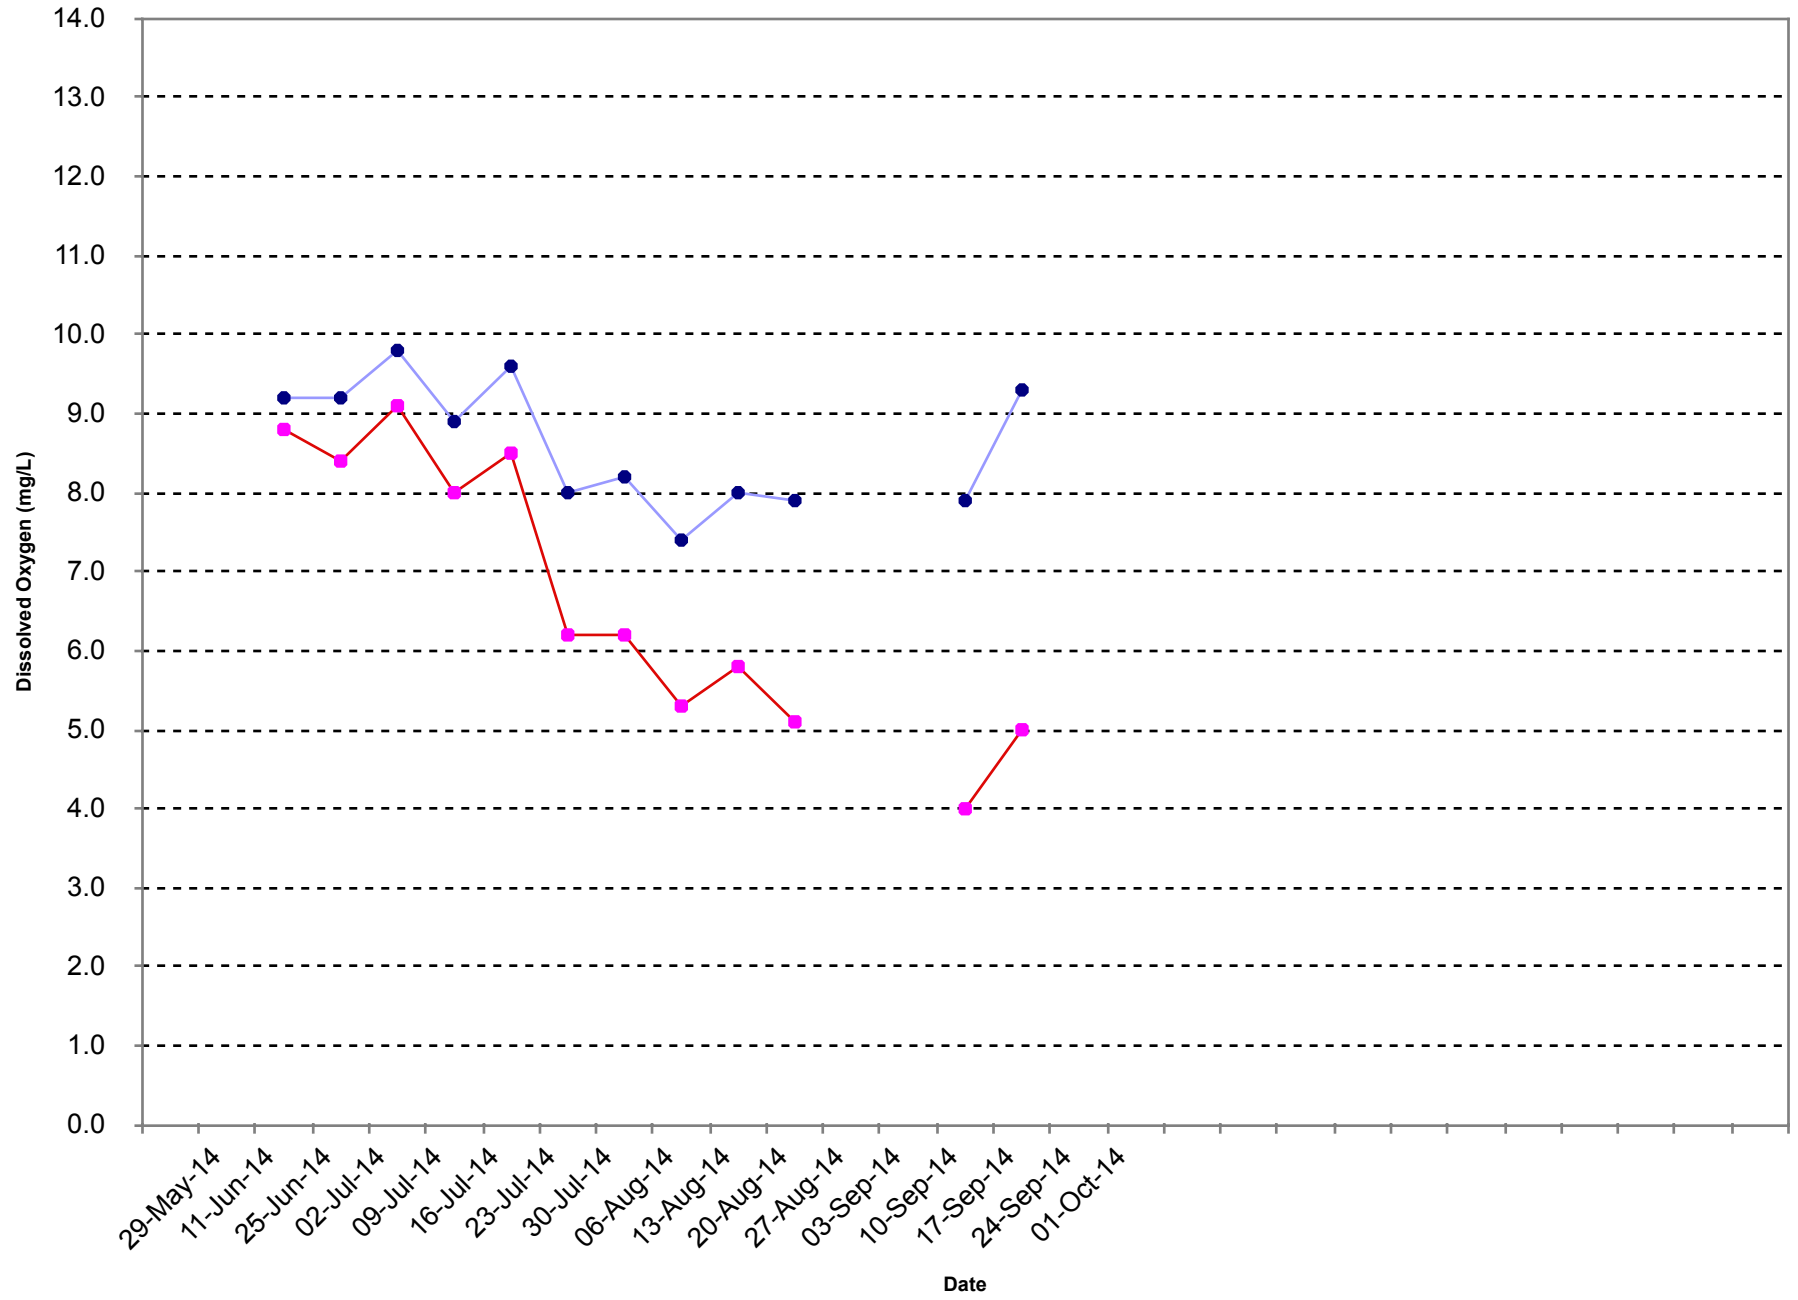

Osoyoos Lake (at Packinghouse) - Secchi Depth 2014

Osoyoos Lake (at Packinghouse) - Water Tempel

Surface (0m) 28m

Osoyoos Lake (at Packinghouse) - Dissolved Oxygen

◆ Surface (0m) ◆ 28m

Osoyoos Lake (at Packinghouse) - Specific

◆ Surface (0m)

◆ 28m

		Temperature (°C)															
Depth (m)	29-May-14	11-Jun-14	25-Jun-14	2-Jul-14	9-Jul-14	16-Jul-14	23-Jul-14	30-Jul-14	6-Aug-14	13-Aug-14	20-Aug-14	27-Aug-14	3-Sep-14	10-Sep-14	17-Sep-14	24-Sep-14	1-Oct-14
0	15	18	21	23	23	26	22	24	24	23	23	24			19	18	
2			20	22	23	25	22	23	24	23	23	23			19	18	
4			20	21	22	24	22	23	24	23	23	23			18	18	
6			19	20	22	23	22	23	23	23	23	23			18	18	
8			18	18	21	22	22	21	23	23	23	22			18	18	
10			17	17	18	18	19	20	19	20	21	21			18	18	
12			15	15	15	15	17	17	16	17	16	17			18	18	
14			13	12	13	12	14	14	13	15	13	15			15	18	
16			9	10	12	10	10	10	11	12	10	10			10	17	
18			9	9	9	9	9	9	9	9	9	9			9	13	
20			8	8	8	8	8	8	9	9	8	9			9	9	
24			7	8	8	8	8	8	8	8	8	8			8	8	
28			7	7	8	8	8	8	8	8	8	8			8	8	
		Dissolved Oxygen (mg/L)															
Depth (m)	29-May-14	11-Jun-14	25-Jun-14	2-Jul-14	9-Jul-14	16-Jul-14	23-Jul-14	30-Jul-14	6-Aug-14	13-Aug-14	20-Aug-14	27-Aug-14	3-Sep-14	10-Sep-14	17-Sep-14	24-Sep-14	1-Oct-14
0			9.2	9.2	9.8	8.9	9.6	8.0	8.2	7.4	8.0	7.9			7.9	9.3	
2			9.3	9.0	9.8	8.9	9.5	7.9	8.2	7.4	8.0	7.8			7.9	9.3	
4			9.2	8.9	9.7	9.1	9.5	7.9	8.2	7.4	8.0	7.9			7.9	9.3	
6			9.1	8.7	9.7	8.9	9.5	7.8	8.1	7.4	7.9	7.5			7.6	9.2	
8			8.8	8.2	9.2	8.2	9.3	7.1	7.8	7.3	7.7	7.3			7.4	9.2	
10			8.5	7.4	7.9	6.5	7.2	6.3	5.1	4.6	5.2	6.2			7.3	9.2	
12			7.7	7.1	7.5	6.2	6.4	4.5	4.2	3.7	3.5	3.2			7.2	9.1	
14			7.7	7.4	7.8	6.7	6.4	4.5	4.4	3.6	3.9	3.5			3.9	8.8	
16			8.6	7.9	7.8	7.3	7.3	5.7	5.0	4.5	5.1	4.4			3.4	7.8	
18			8.7	8.4	8.7	7.9	8.2	5.9	5.8	5.4	5.6	4.8			3.4	4.5	
20			8.9	8.4	9.1	8.1	8.5	6.2	6.2	5.4	5.9	5.1			3.6	4.4	
24			8.8	8.4	9.2	8.0	8.5	6.3	6.3	5.4	5.8	5.2			3.9	4.7	
28			8.8	8.4	9.1	8.0	8.5	6.2	6.2	5.3	5.8	5.1			4.0	5.0	