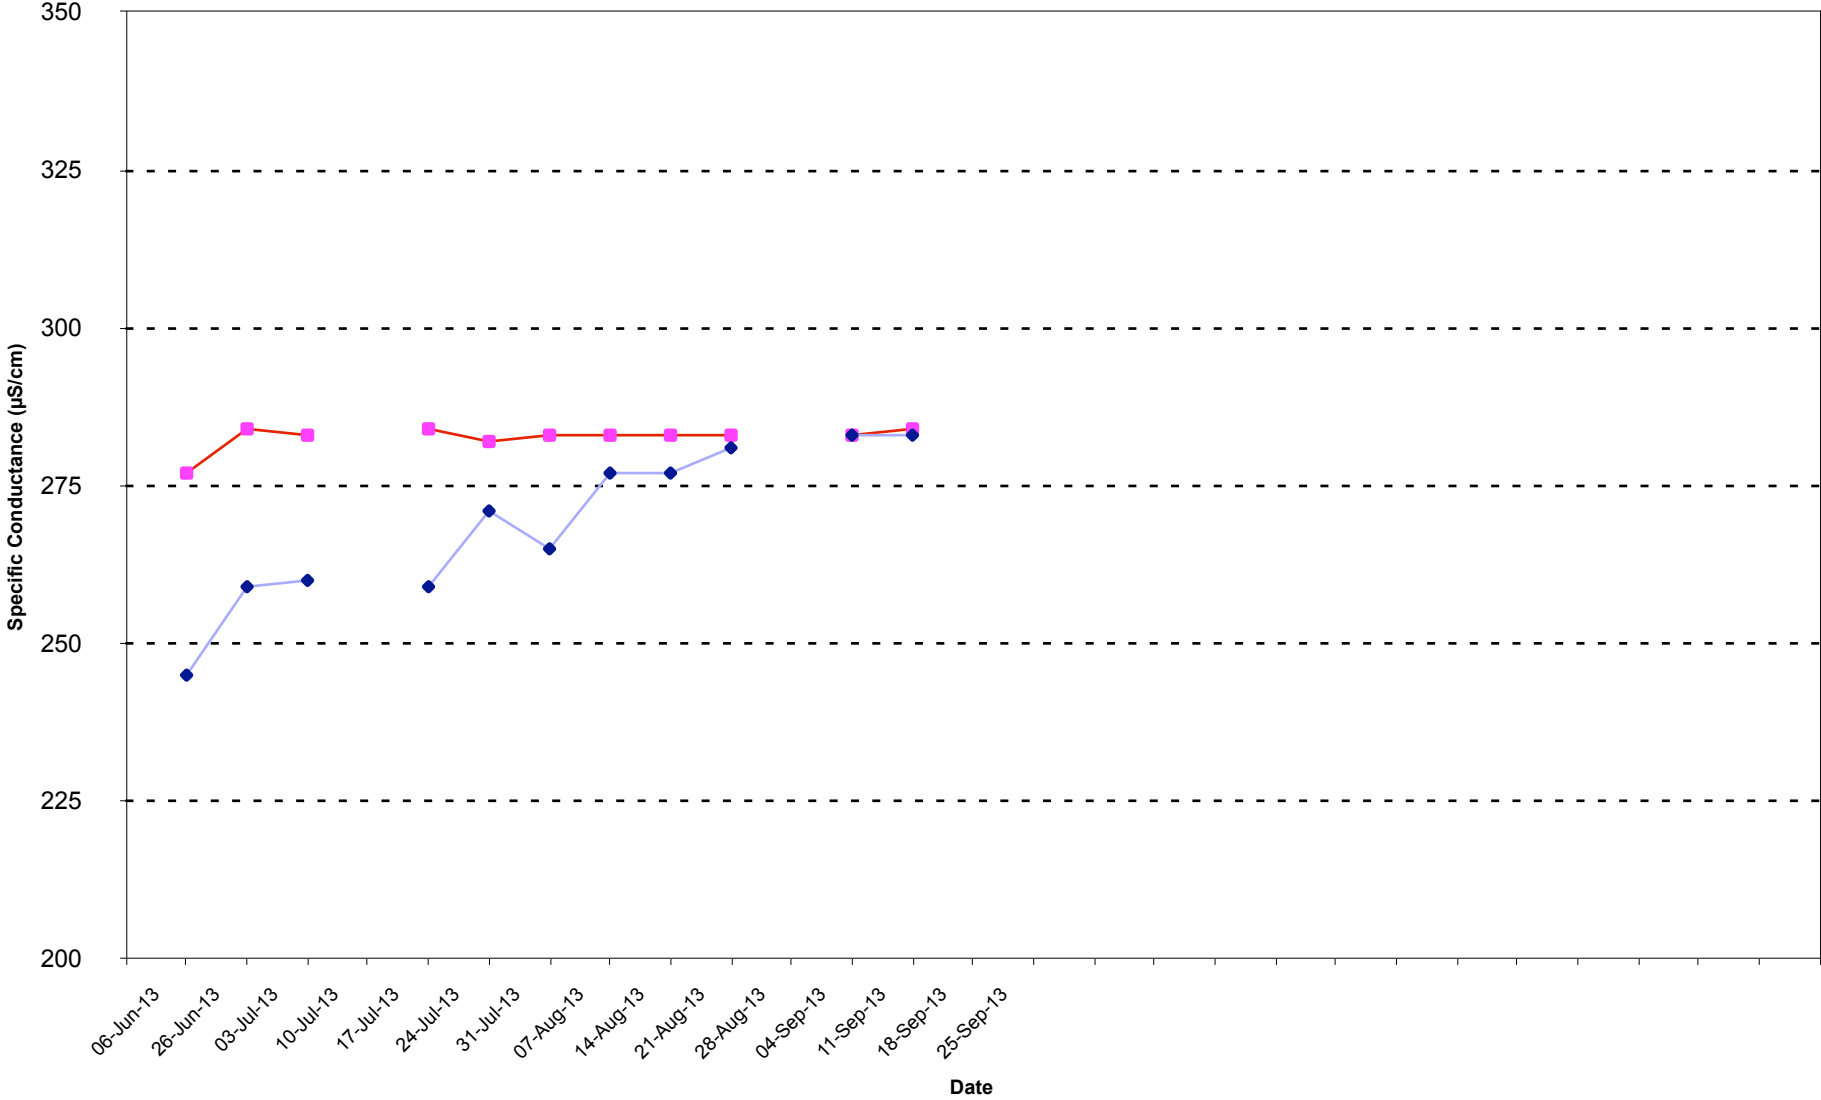

Osoyoos Lake (at Packinghouse) - Secchi Depth 2013

Osoyoos Lake (at Packinghouse) - Water Temperature 2013

Osoyoos Lake (at Packinghouse) - Dissolved Oxygen Levels 2013

Osoyoos Lake (at Packinghouse) - Specific Conductance 2013