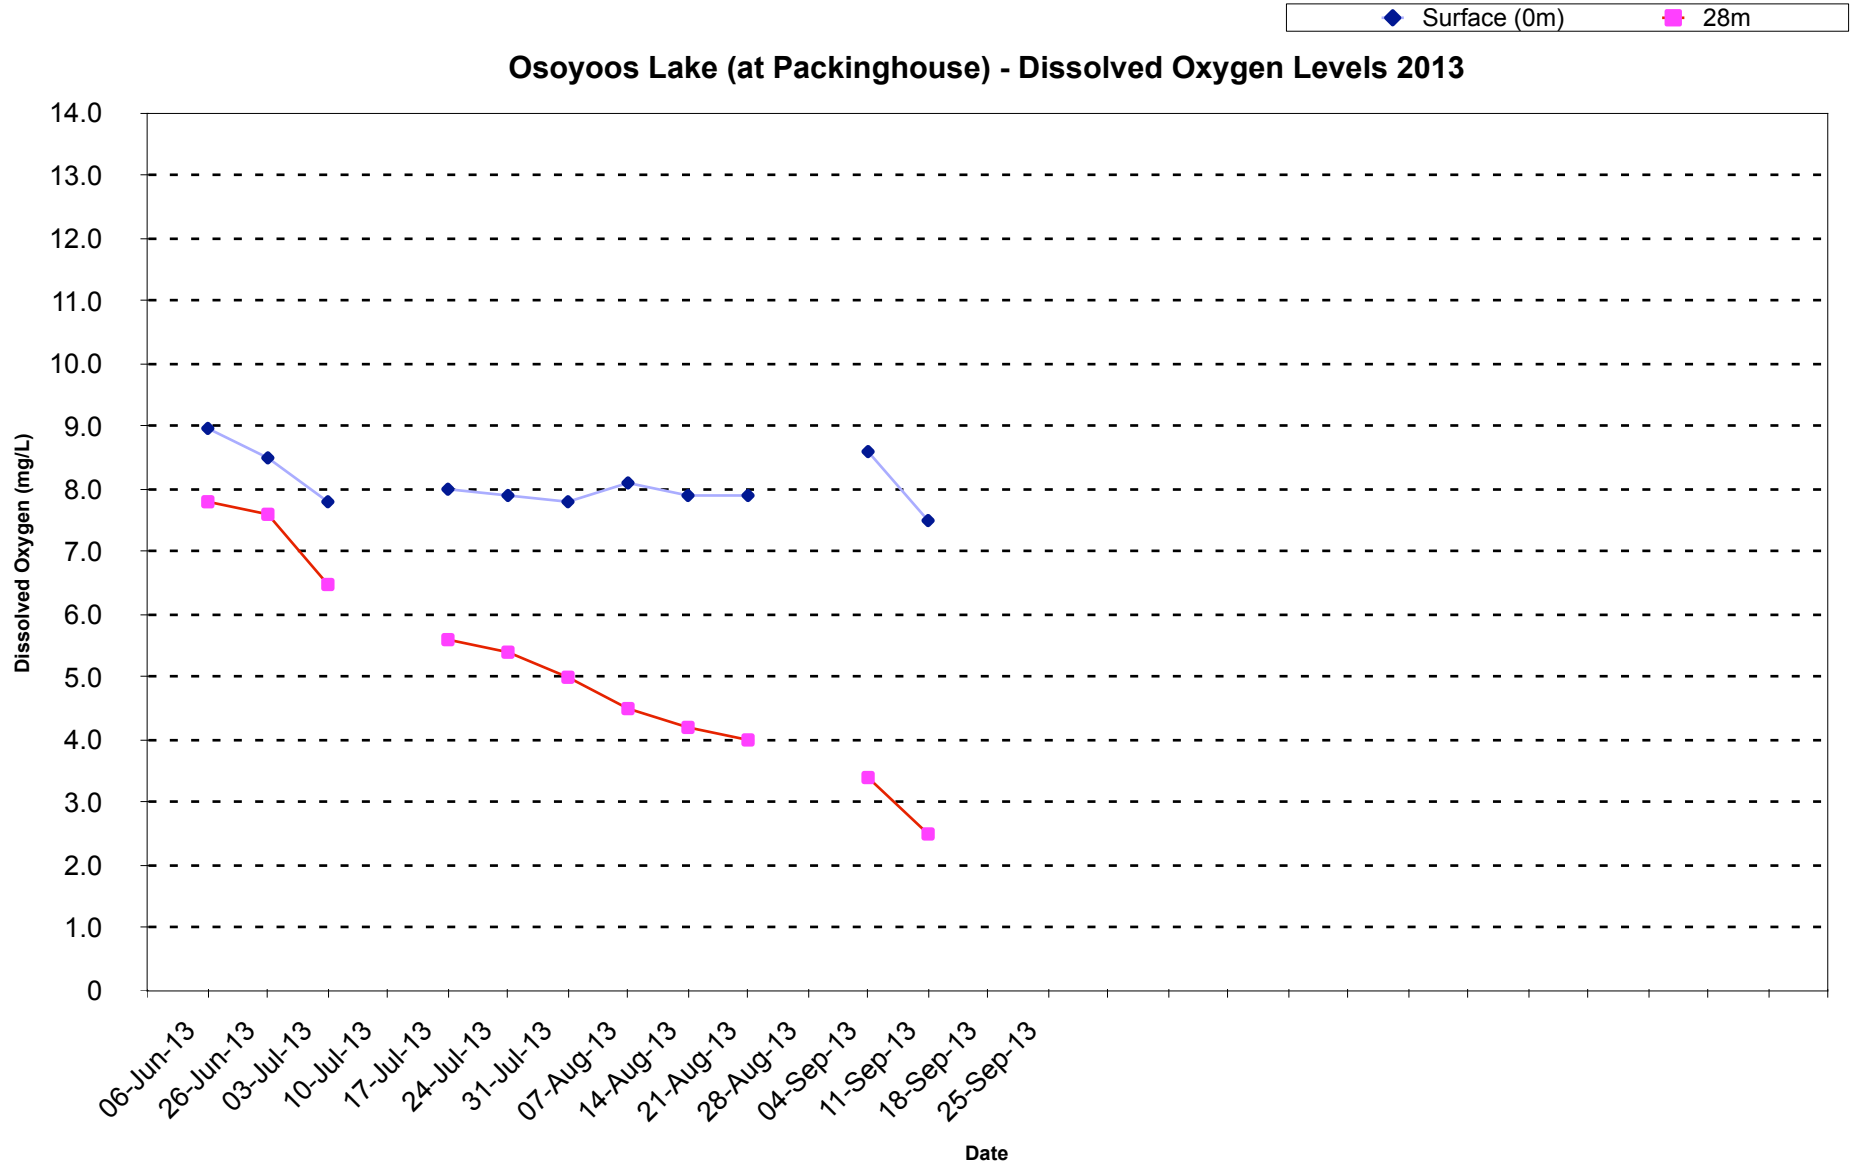

Osoyoos Lake (at Packinghouse) - Secchi Depth 2013

Osoyoos Lake (at Packinghouse) - Water Temperature 2013

Osoyoos Lake (at Packinghouse) - Dissolved Oxygen Levels 2013

Osoyoos Lake (at Packinghouse) - Specific Conductance 2013

Osoyoos Lake (at Packinghouse) - Oxygen Profiles 2013