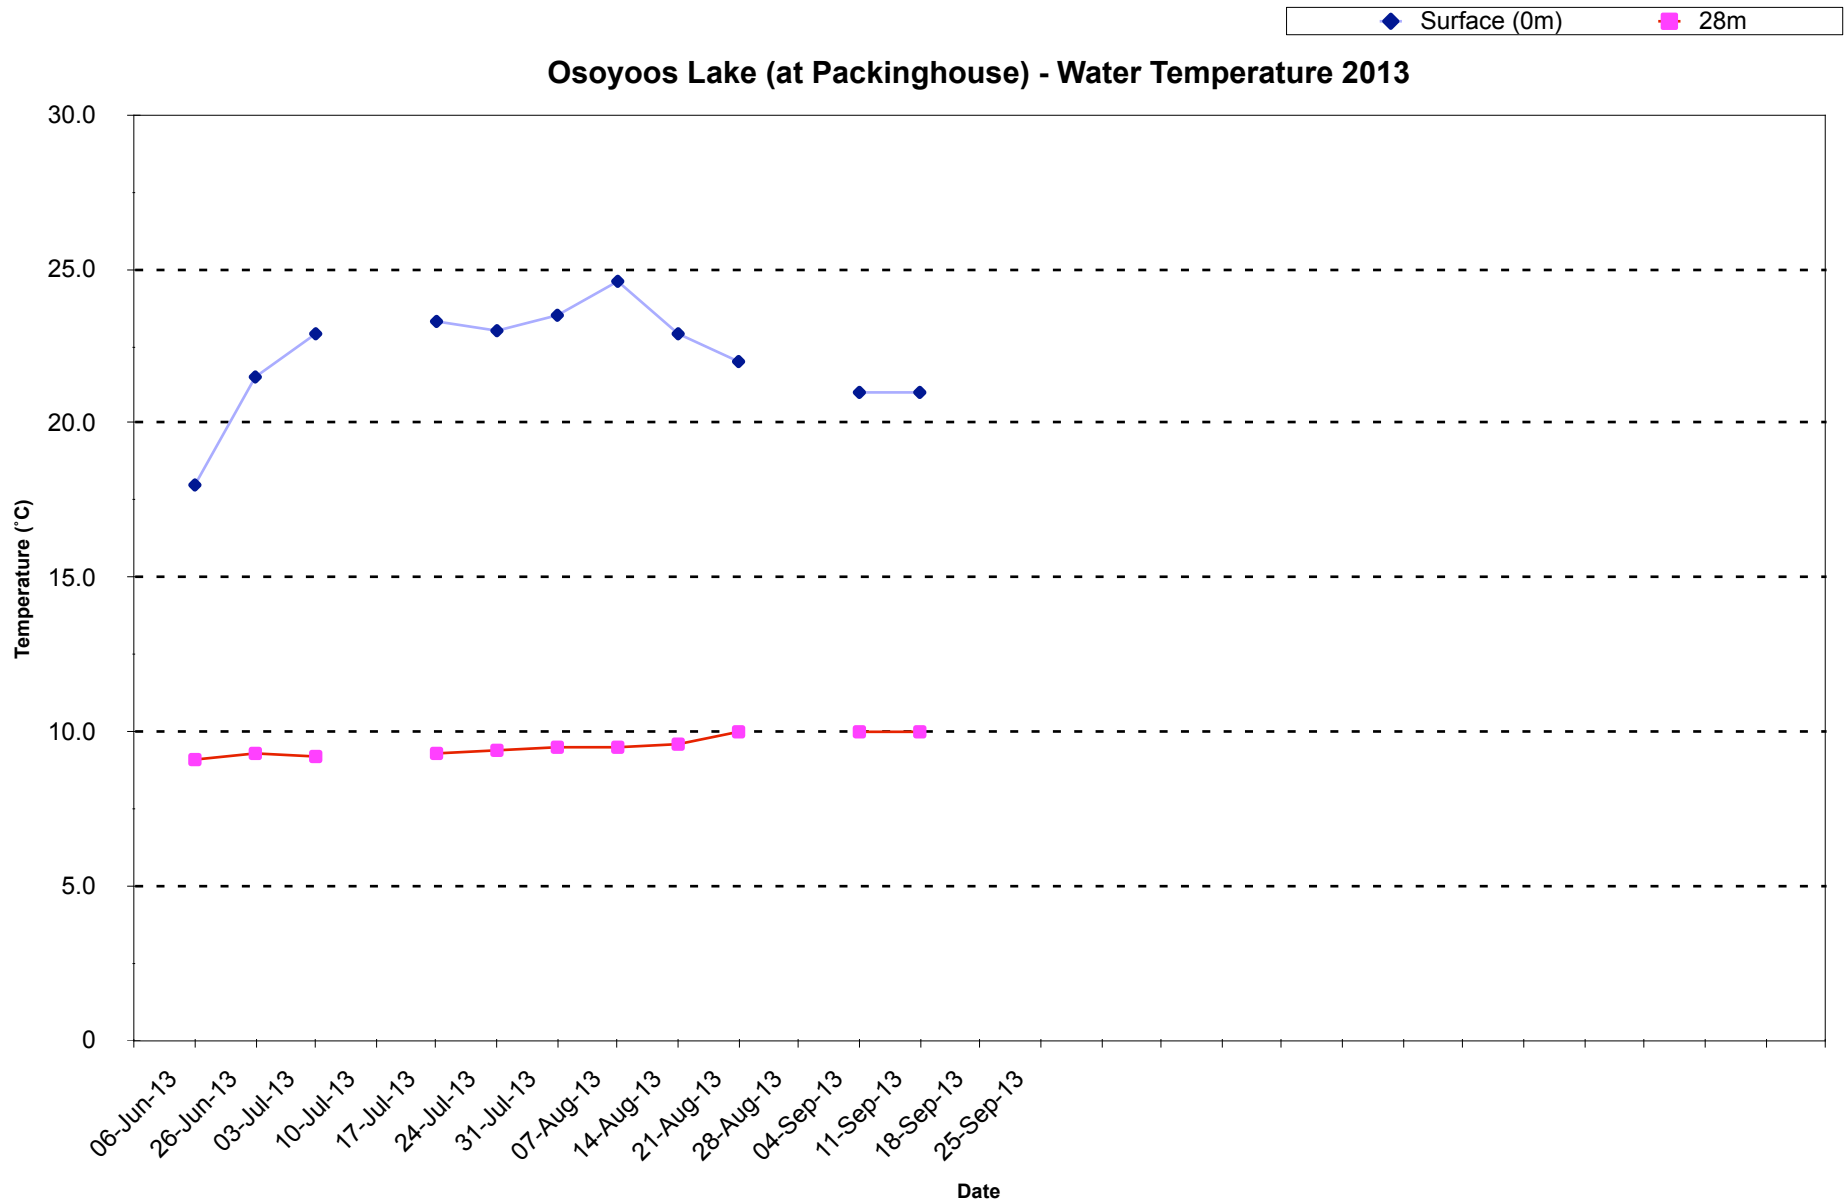

Osoyoos Lake (at Packinghouse) - Secchi Depth 2013

Osoyoos Lake (at Packinghouse) - Water Temperature 2013

Osoyoos Lake (at Packinghouse) - Dissolved Oxygen Levels 2013

Osoyoos Lake (at Packinghouse) - Specific Conductance 2013

Osoyoos Lake (at Packinghouse) - Oxygen Profiles 2013