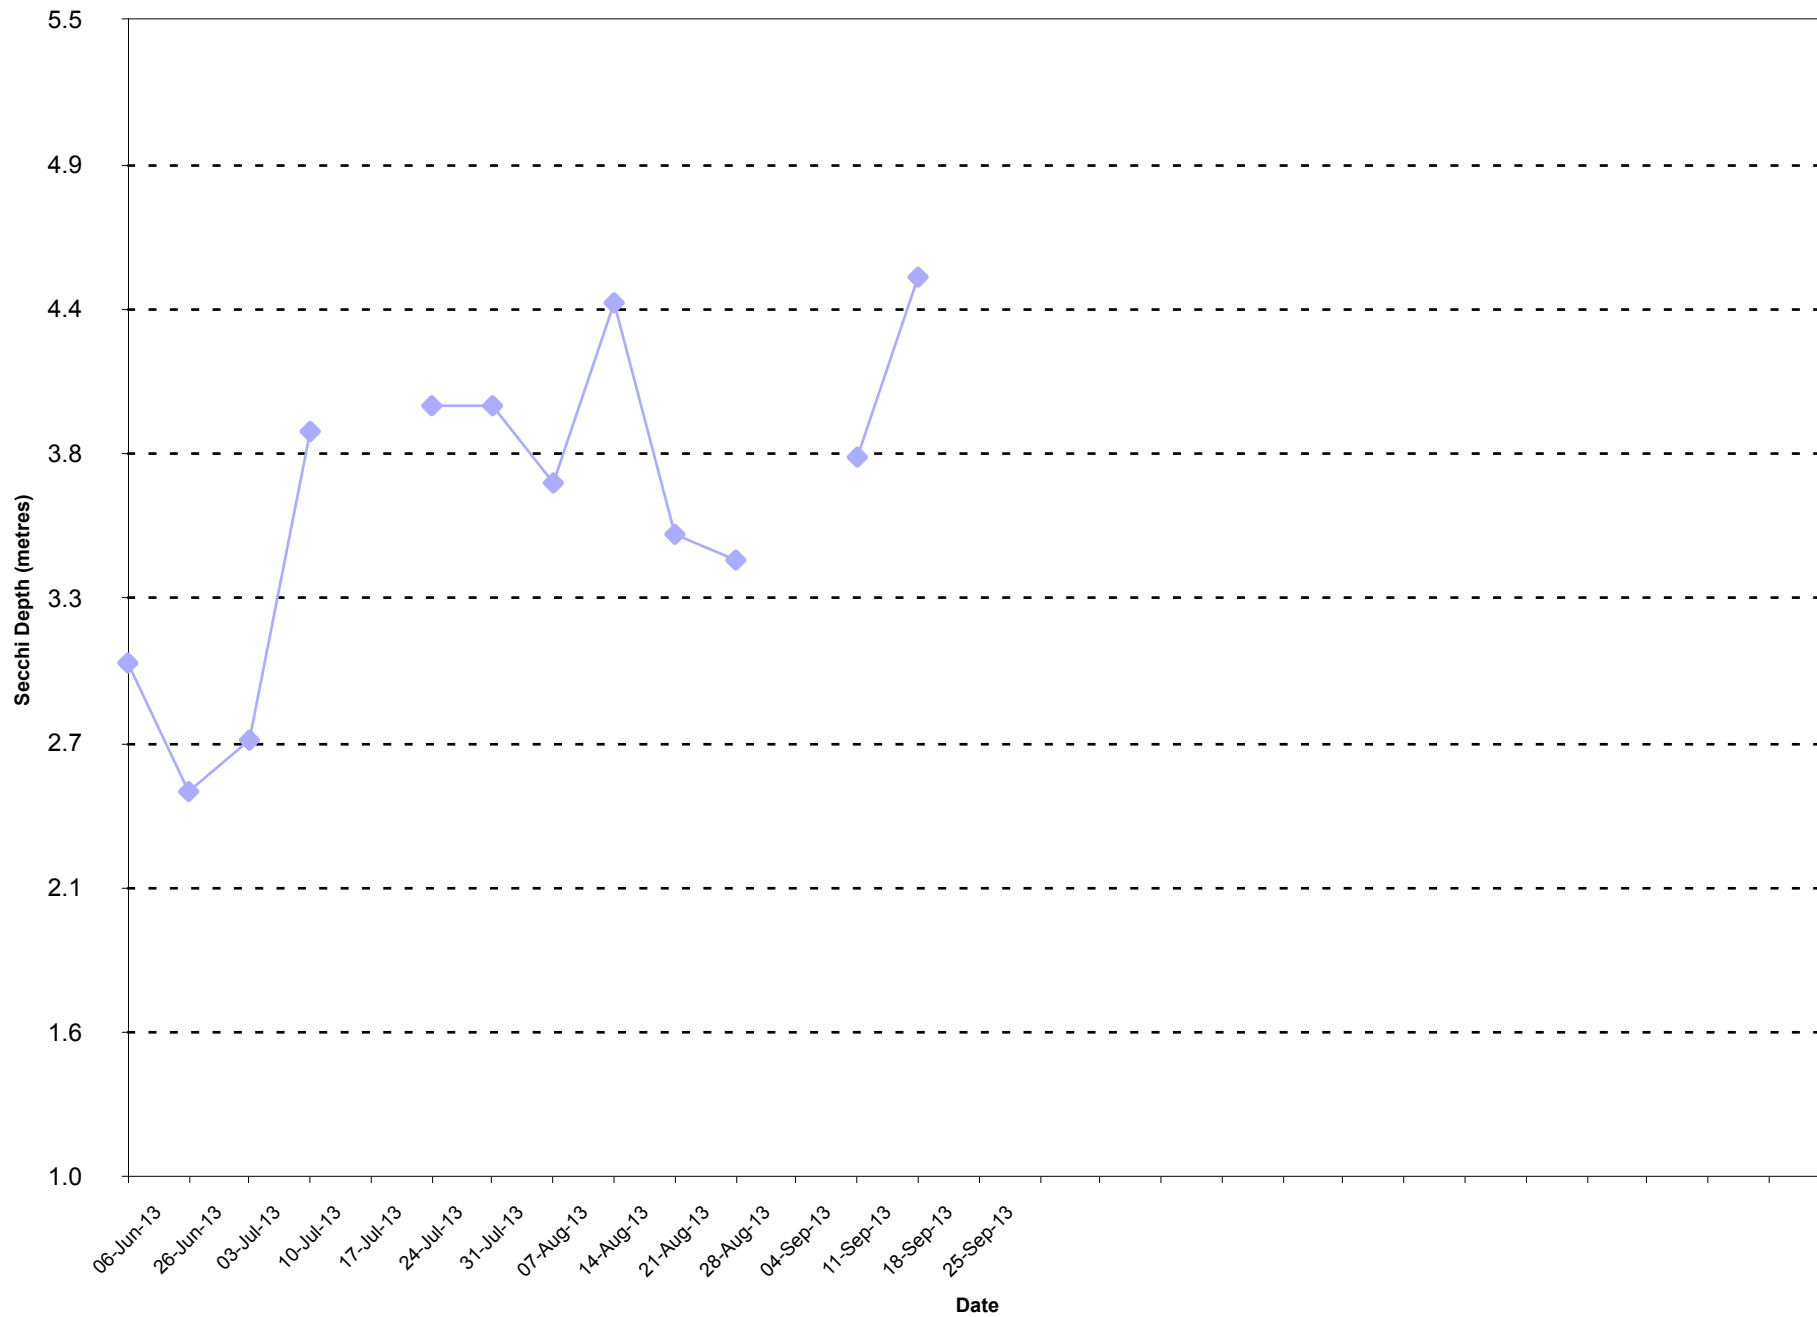

Osoyoos Lake (at Packinghouse) - Secchi Depth 2013

Osoyoos Lake (at Packinghouse) - Water Temperature 2013

Osoyoos Lake (at Packinghouse) - Dissolved Oxygen Levels 2013

Osoyoos Lake (at Packinghouse) - Specific Conductance 2013