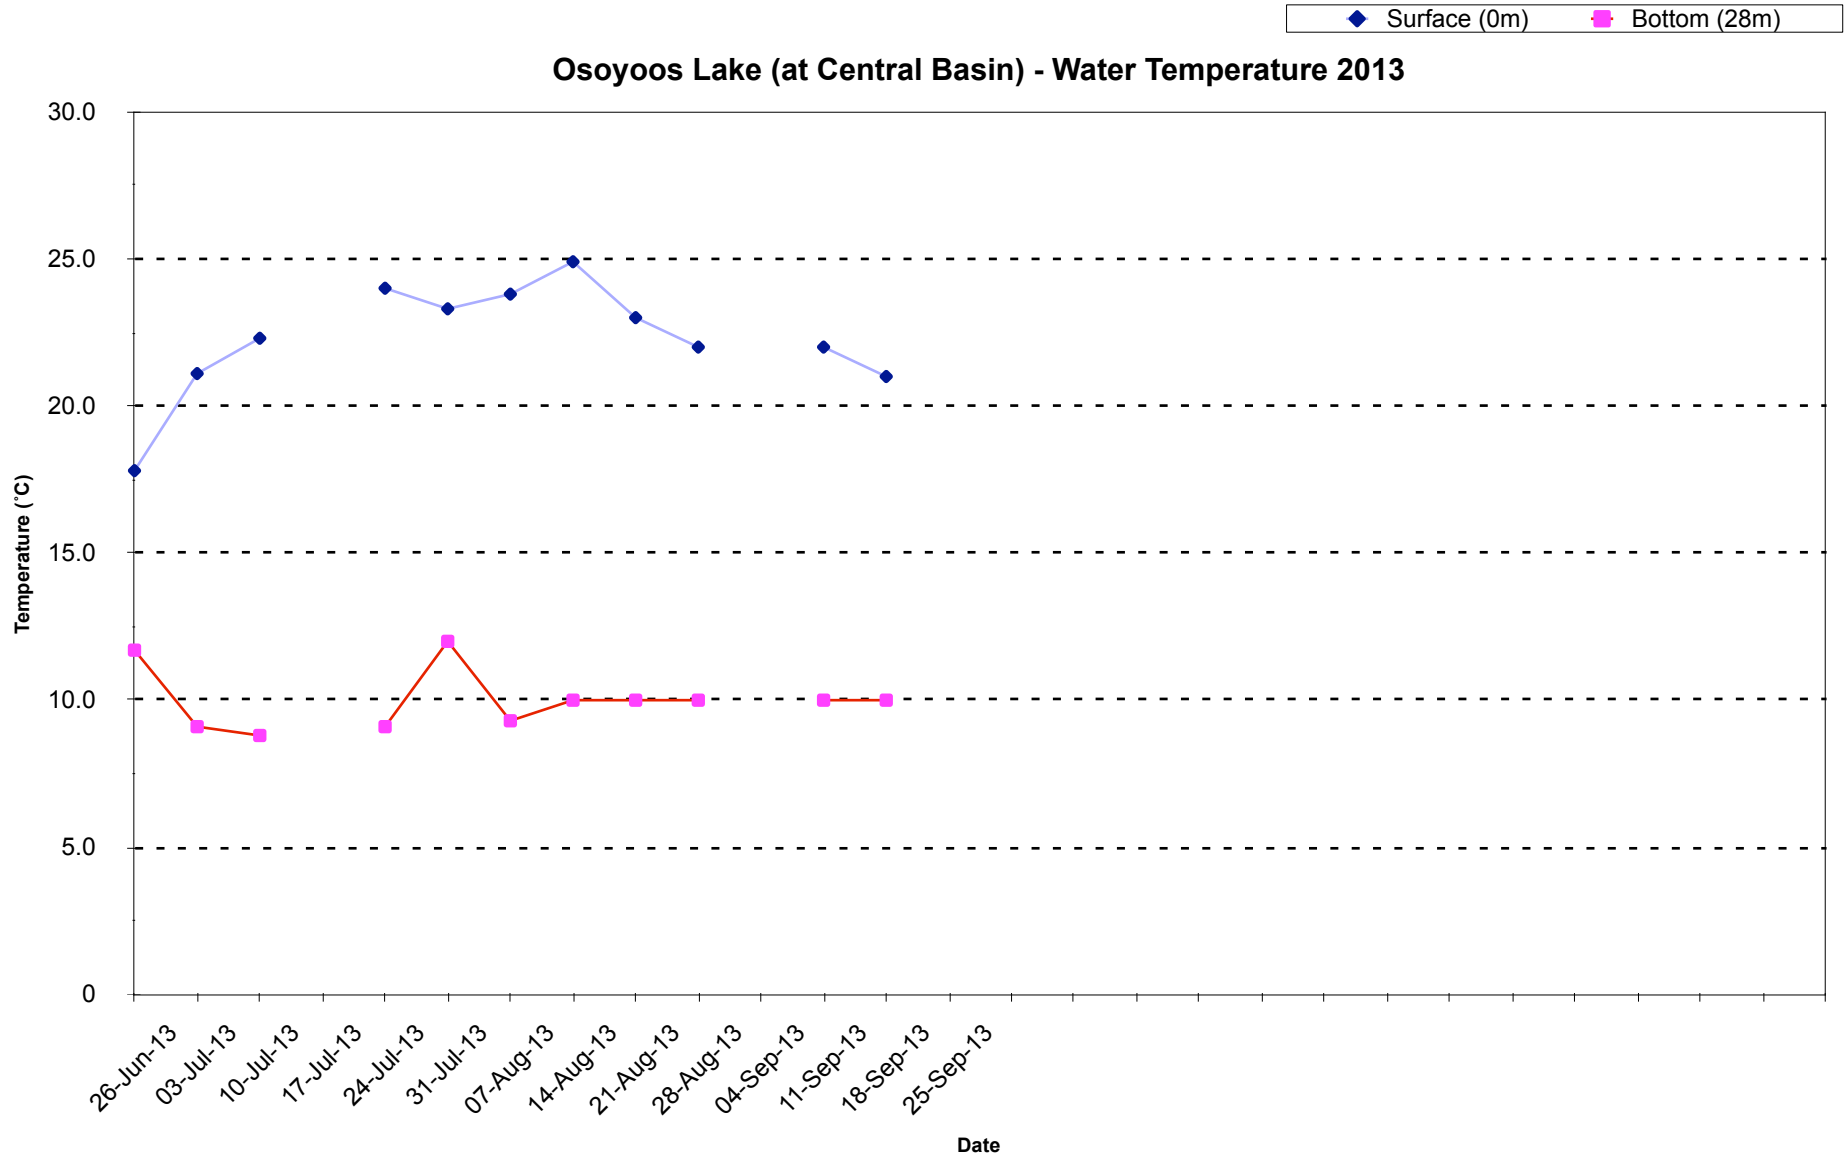

Osoyoos Lake (at Central Basin) - Secchi Depth 2013

Osoyoos Lake (at Central Basin) - Water Temperature 2013

Osoyoos Lake (at Central Basin) - Dissolved Oxygen Levels 2013

### Osoyoos Lake (at Central Basin) - Specific Conductance 2013

Osoyoos Lake (at Central Basin) - Oxygen Profiles 2013