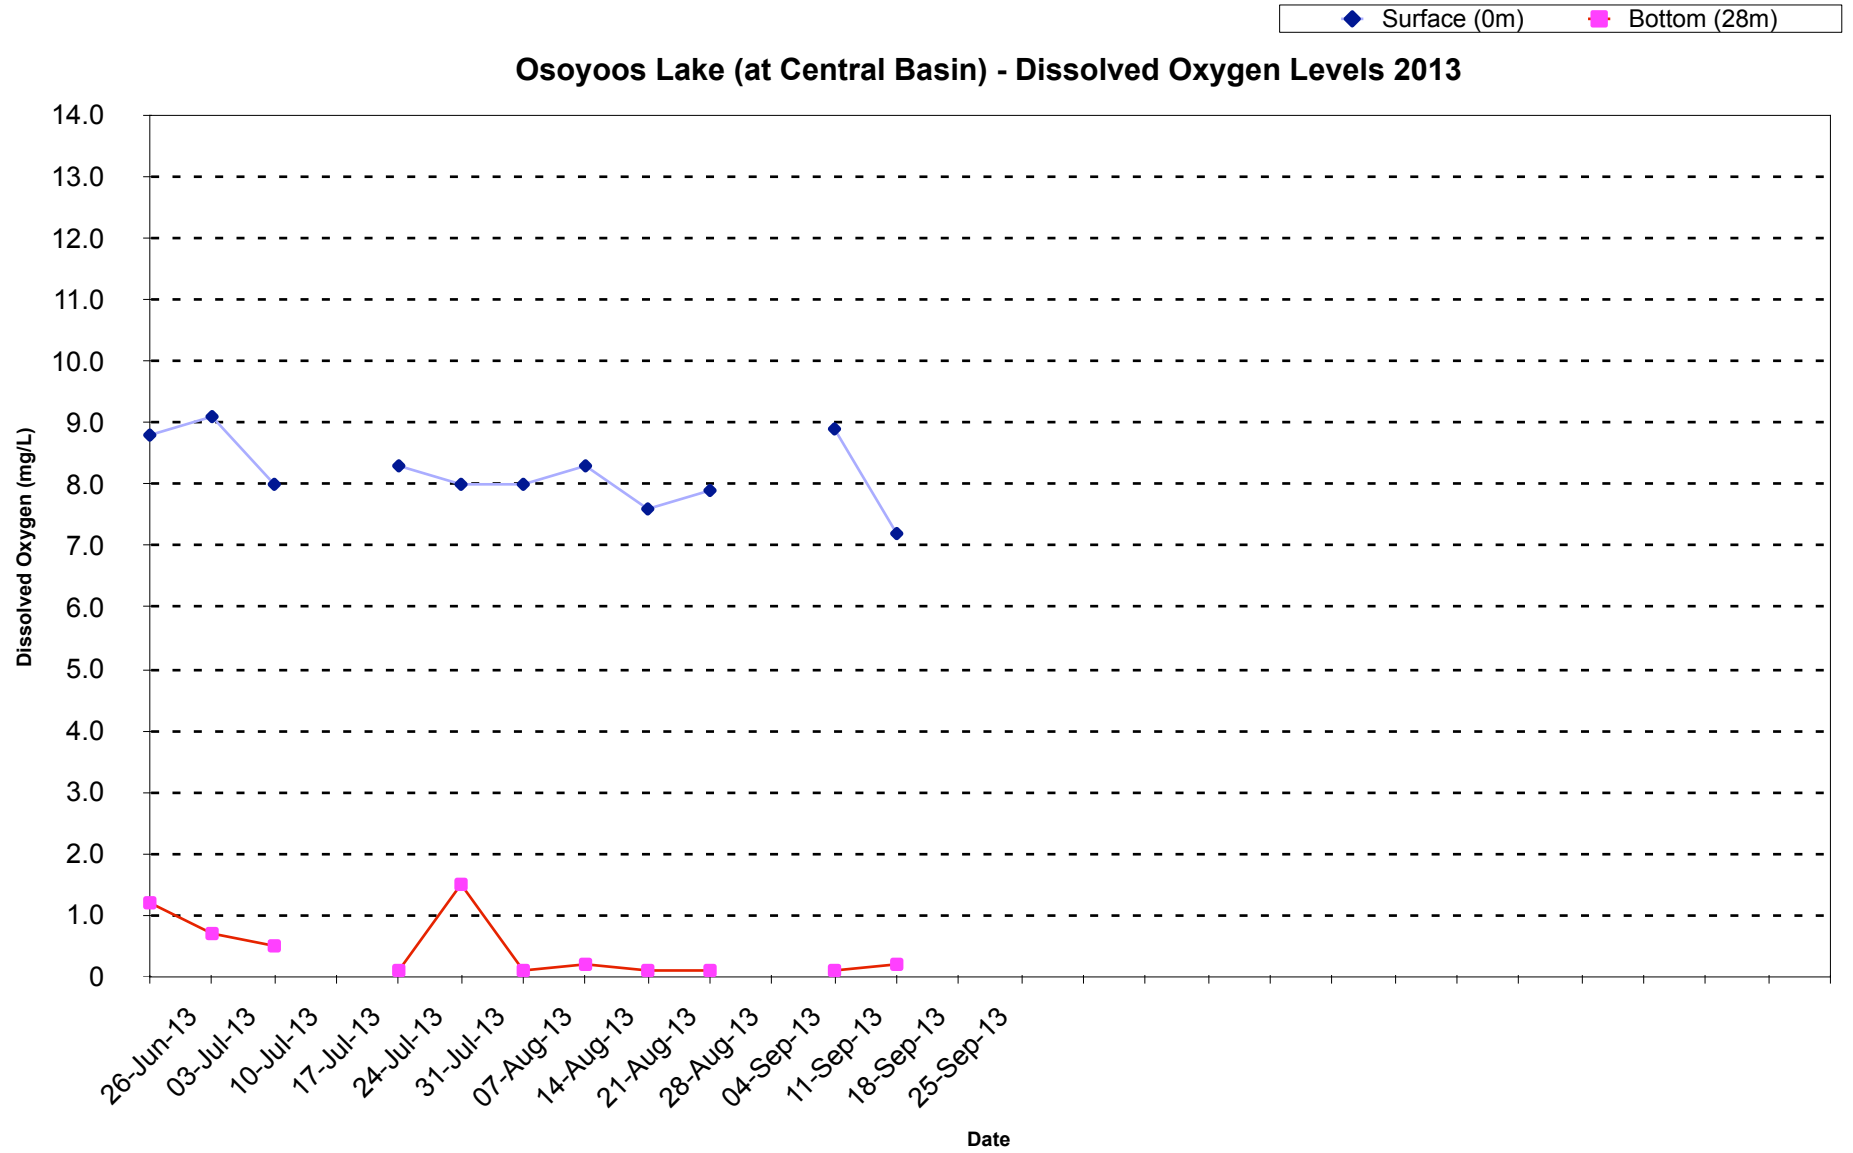

Osoyoos Lake (at Central Basin) - Secchi Depth 2013

Osoyoos Lake (at Central Basin) - Water Temperature 2013

Osoyoos Lake (at Central Basin) - Dissolved Oxygen Levels 2013

### Osoyoos Lake (at Central Basin) - Specific Conductance 2013

Osoyoos Lake (at Central Basin) - Oxygen Profiles 2013