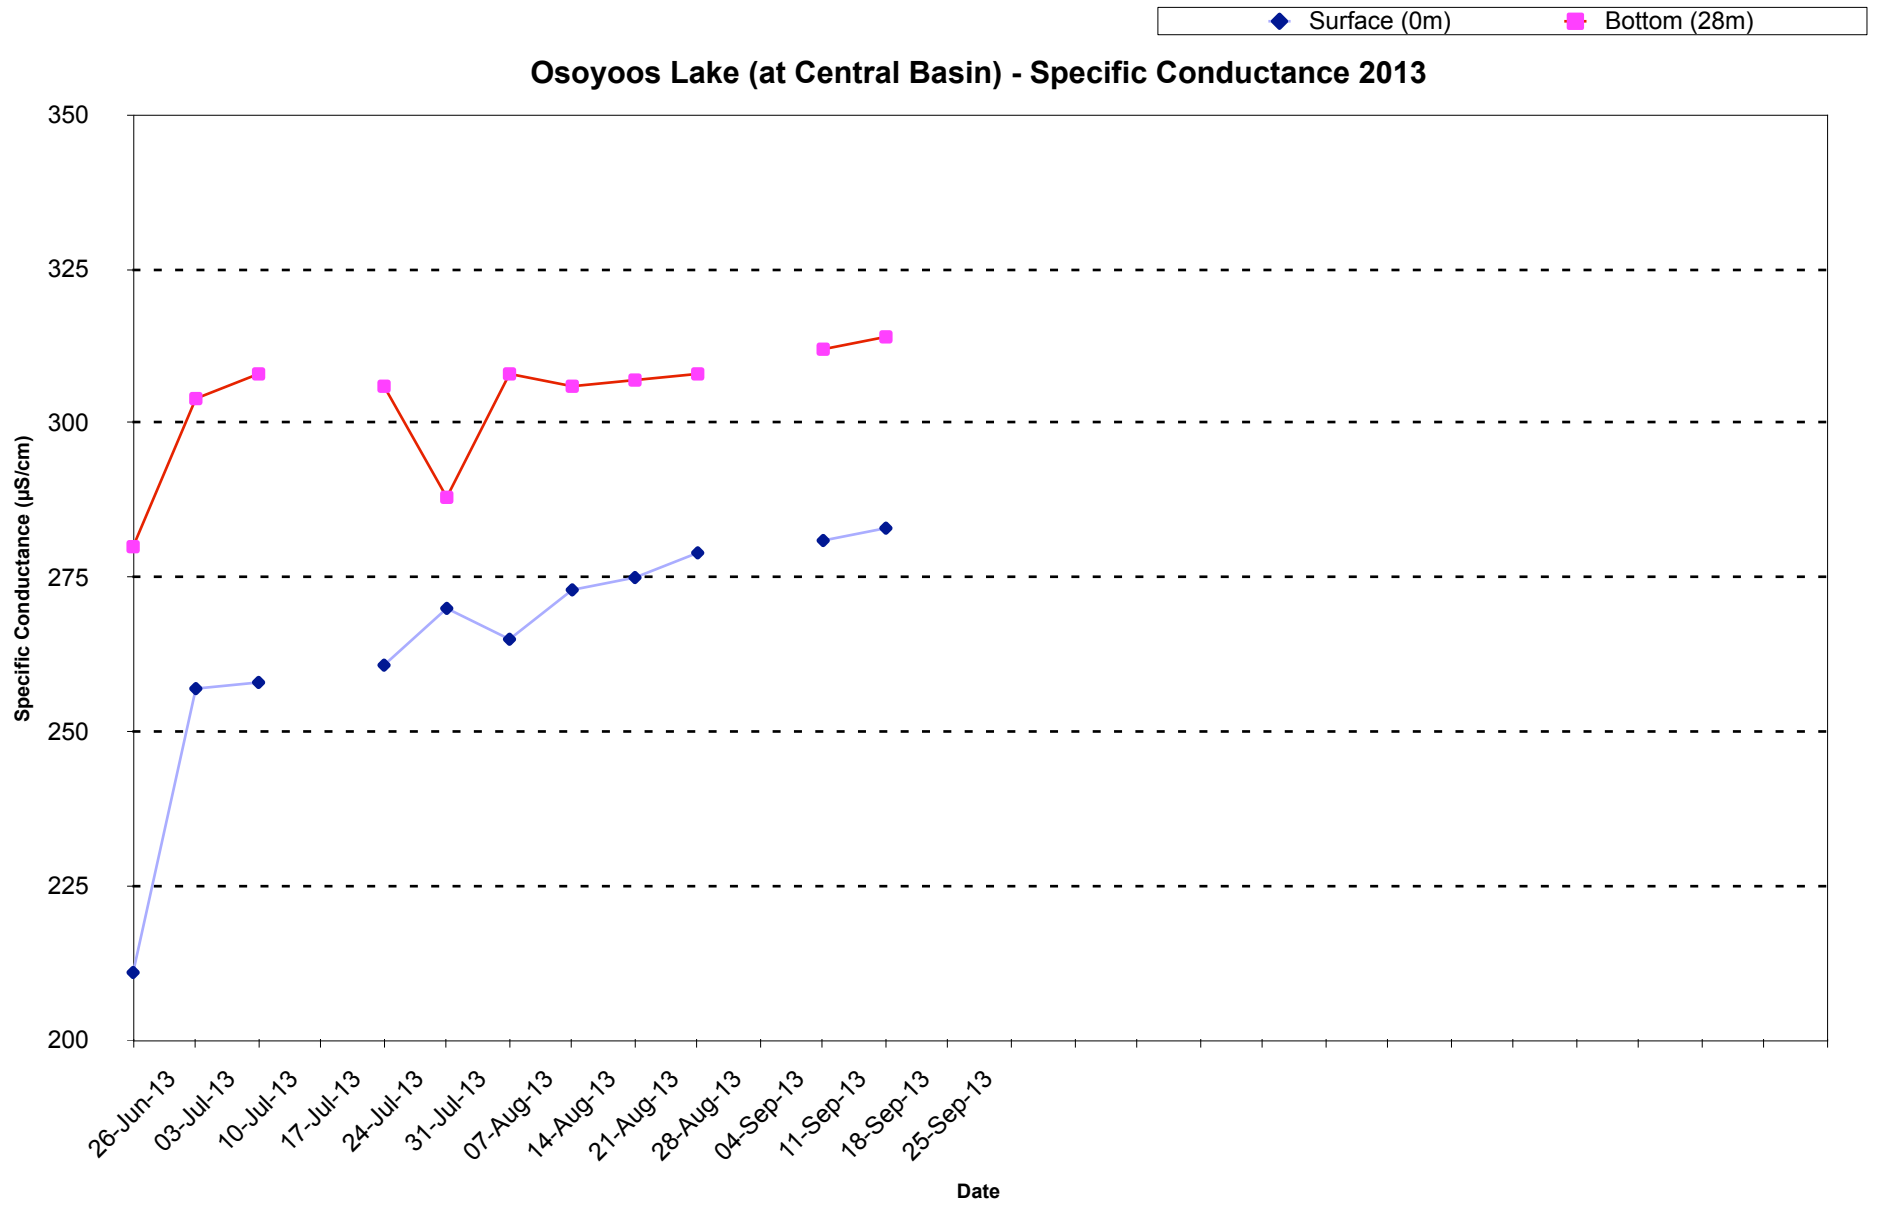

Osoyoos Lake (at Central Basin) - Secchi Depth 2013

Osoyoos Lake (at Central Basin) - Water Temperature 2013

Osoyoos Lake (at Central Basin) - Dissolved Oxygen Levels 2013

### Osoyoos Lake (at Central Basin) - Specific Conductance 2013

Osoyoos Lake (at Central Basin) - Oxygen Profiles 2013