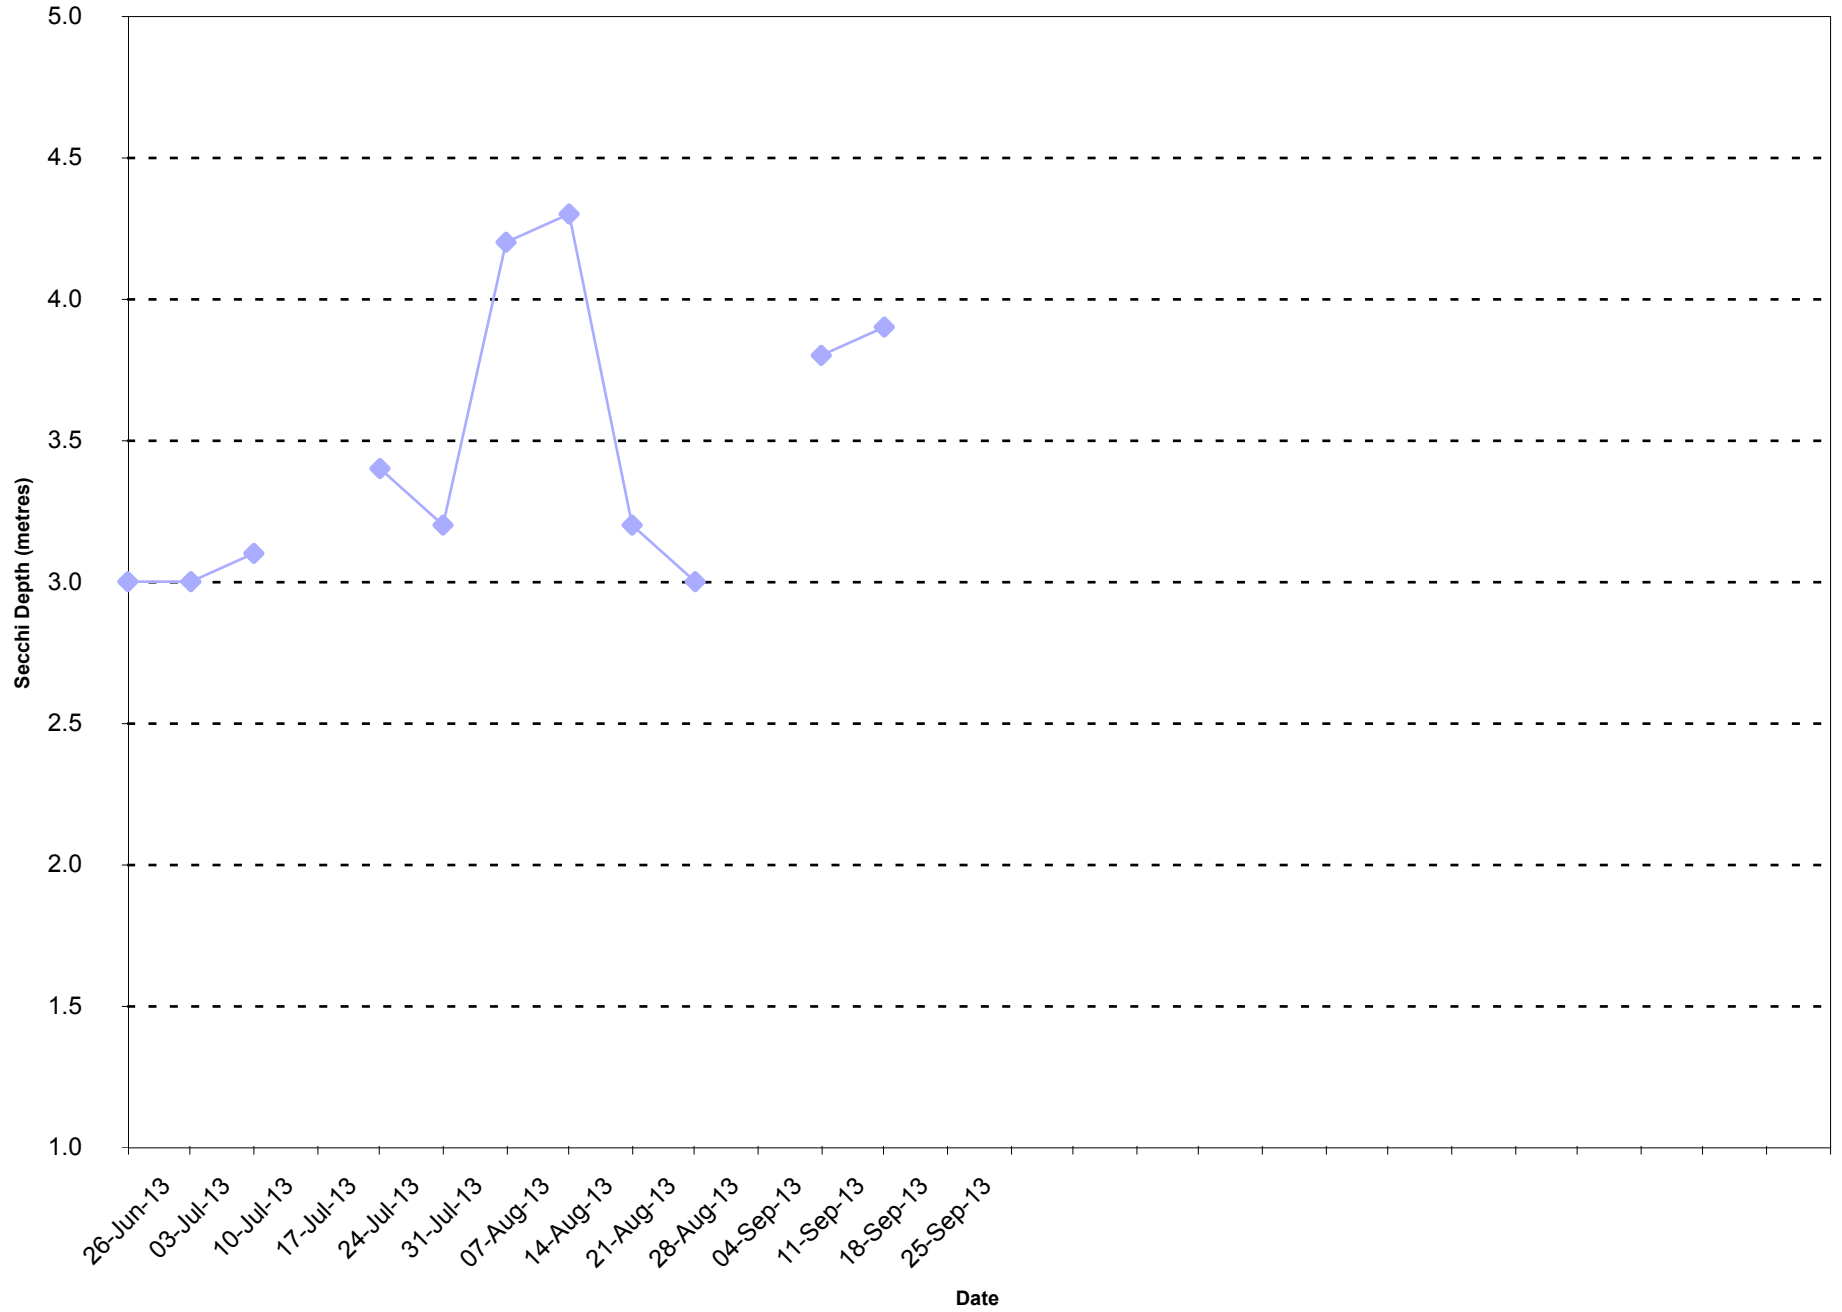

Osoyoos Lake (at Central Basin) - Secchi Depth 2013

Osoyoos Lake (at Central Basin) - Water Temperature 2013

Osoyoos Lake (at Central Basin) - Dissolved Oxygen Levels 2013

### Osoyoos Lake (at Central Basin) - Specific Conductance 2013

Osoyoos Lake (at Central Basin) - Oxygen Profiles 2013