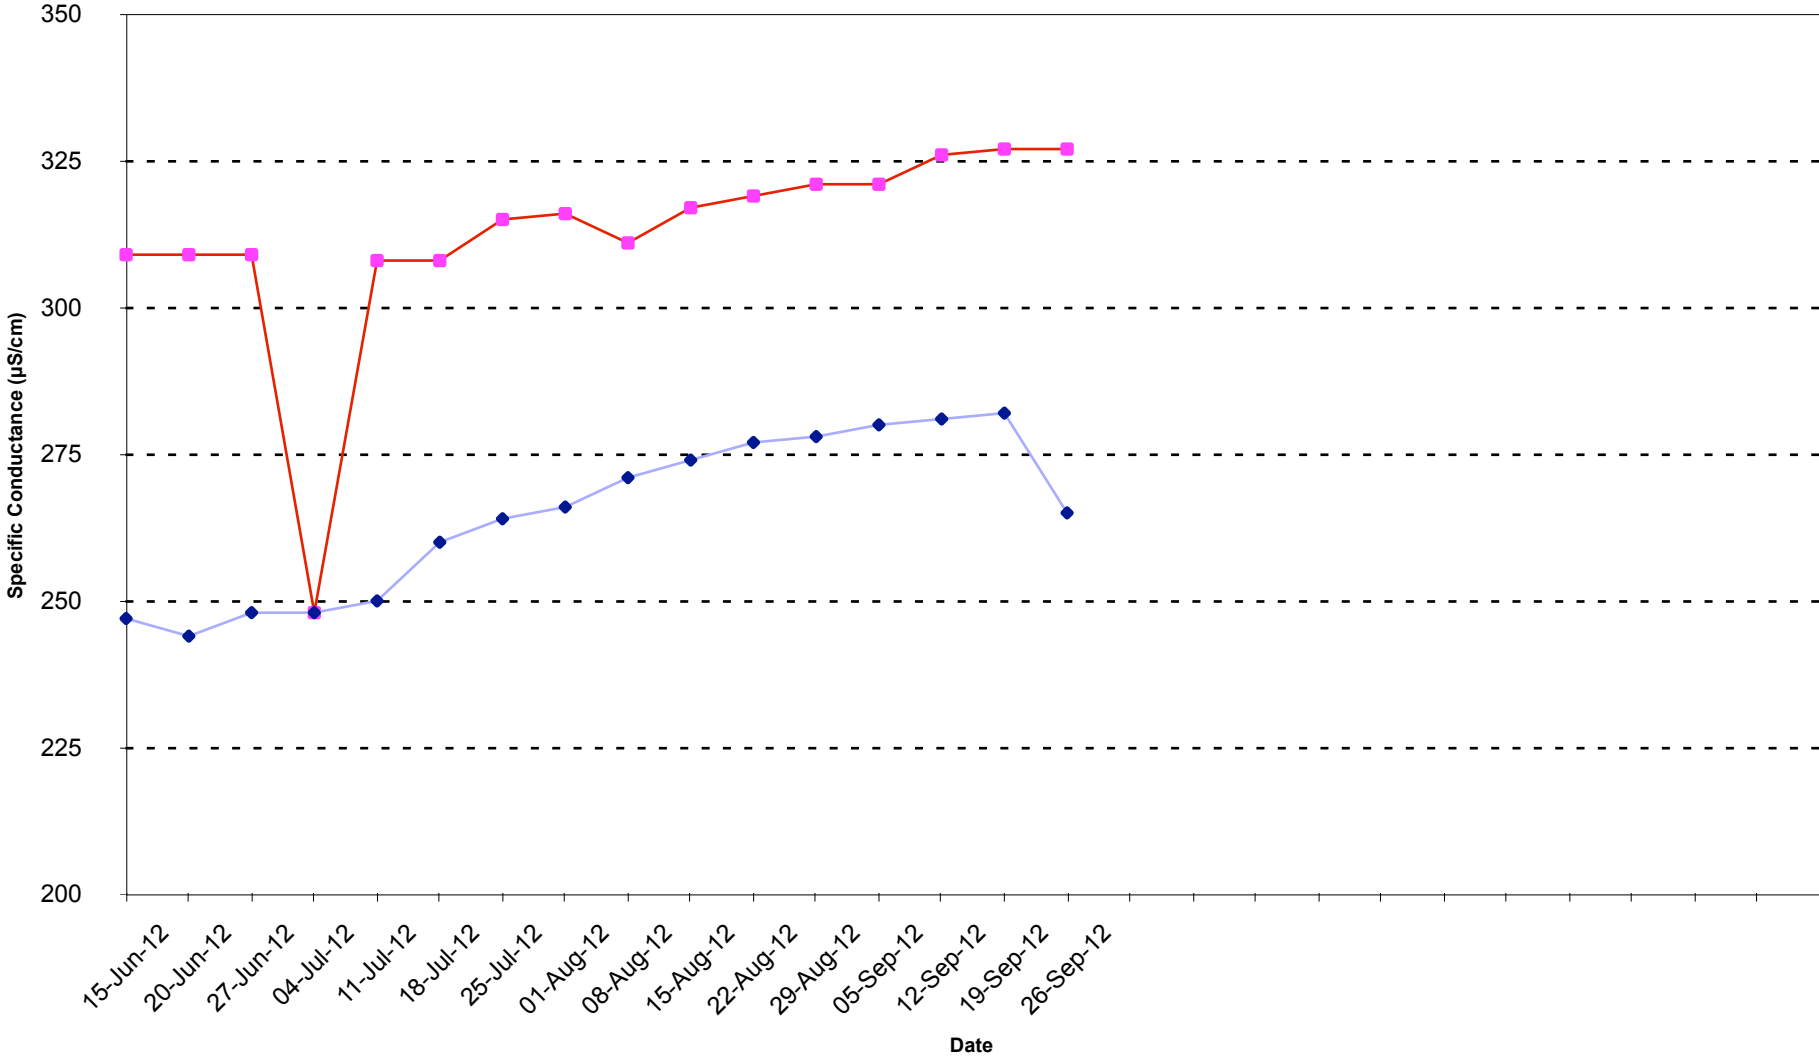

Osoyoos Lake (at Central Basin) - Secchi Depth 2012

Osoyoos Lake (at Central Basin) - Dissolved Oxygen Levels 2012

◆ Surface (0m) ■ Bottom (28m)

Osoyoos Lake (at Central Basin) - Specific Conductance 2012

Osoyoos Lake (at Central Basin) - Temperature Profiles 2012