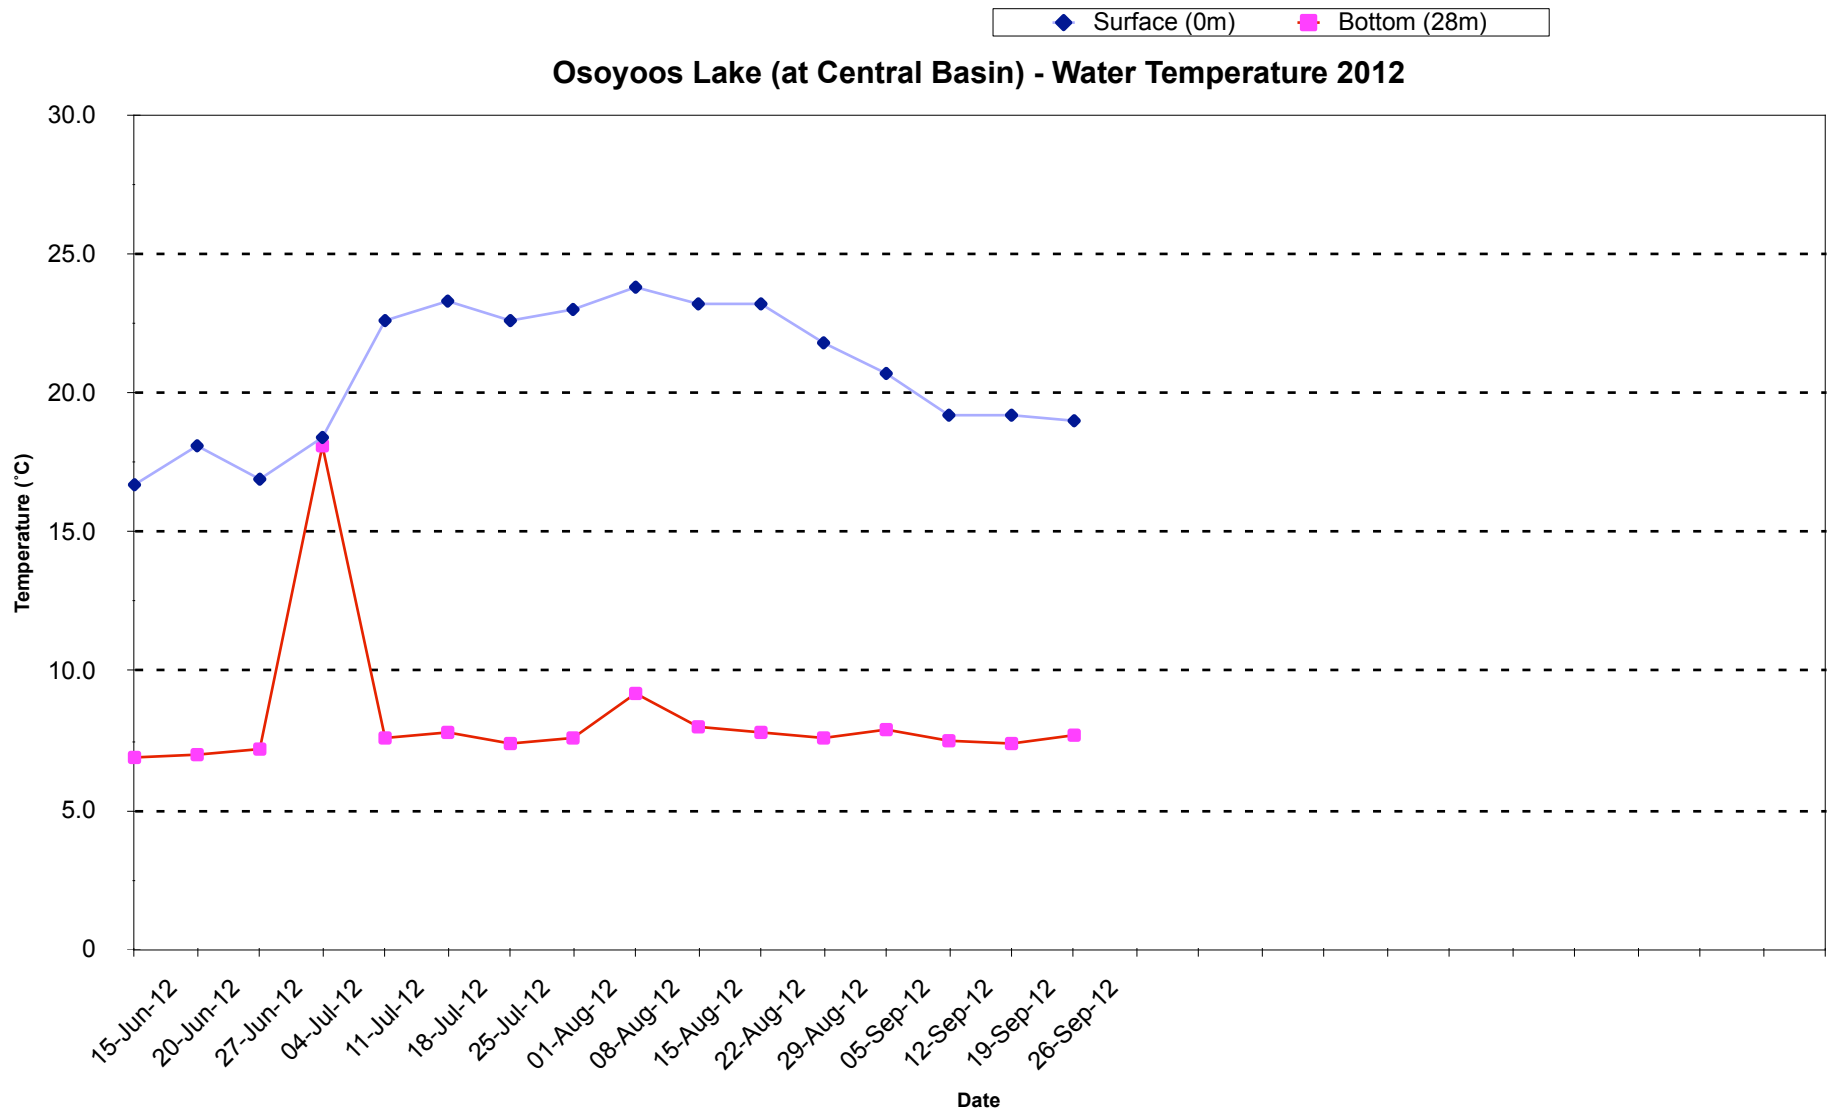

Osoyoos Lake (at Central Basin) - Secchi Depth 2012

Osoyoos Lake (at Central Basin) - Dissolved Oxygen Levels 2012

◆ Surface (0m) ■ Bottom (28m)

Osoyoos Lake (at Central Basin) - Specific Conductance 2012

Osoyoos Lake (at Central Basin) - Temperature Profiles 2012