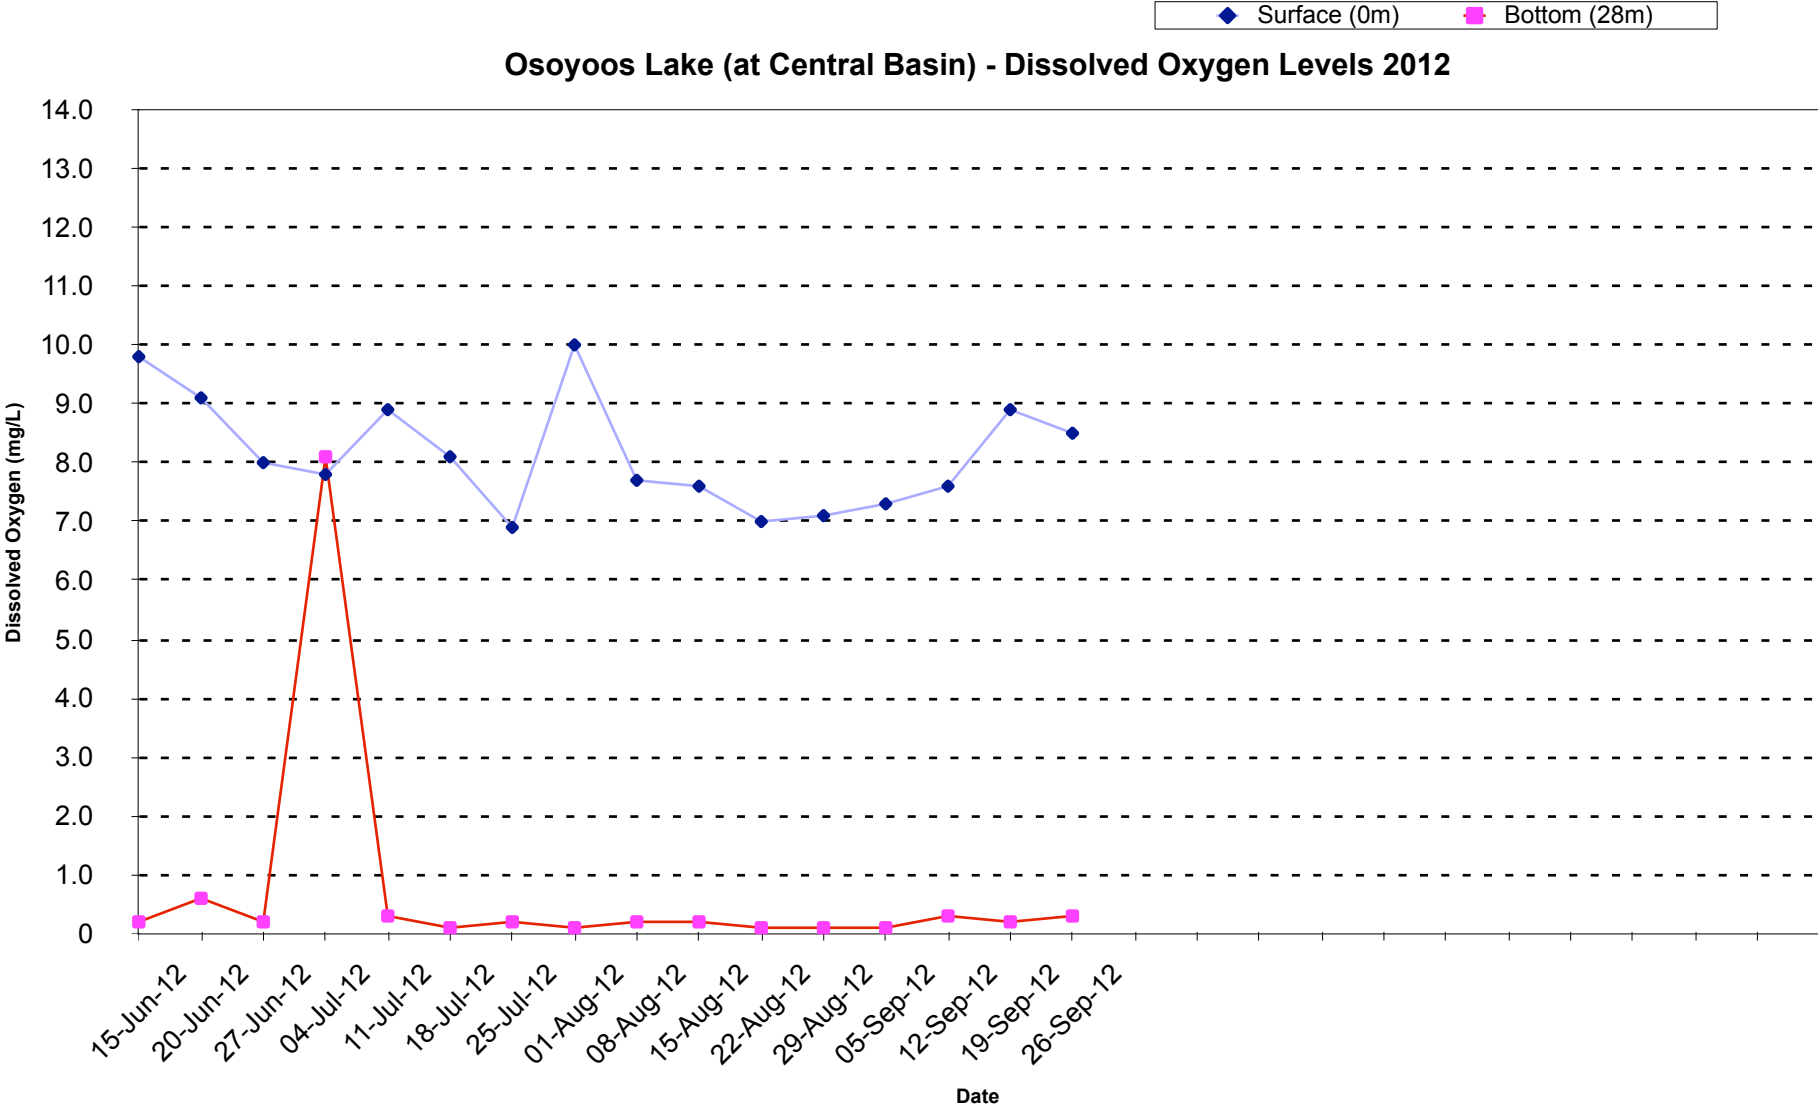

Osoyoos Lake (at Central Basin) - Secchi Depth 2012

Osoyoos Lake (at Central Basin) - Dissolved Oxygen Levels 2012

◆ Surface (0m) ■ Bottom (28m)

Osoyoos Lake (at Central Basin) - Specific Conductance 2012

Osoyoos Lake (at Central Basin) - Temperature Profiles 2012