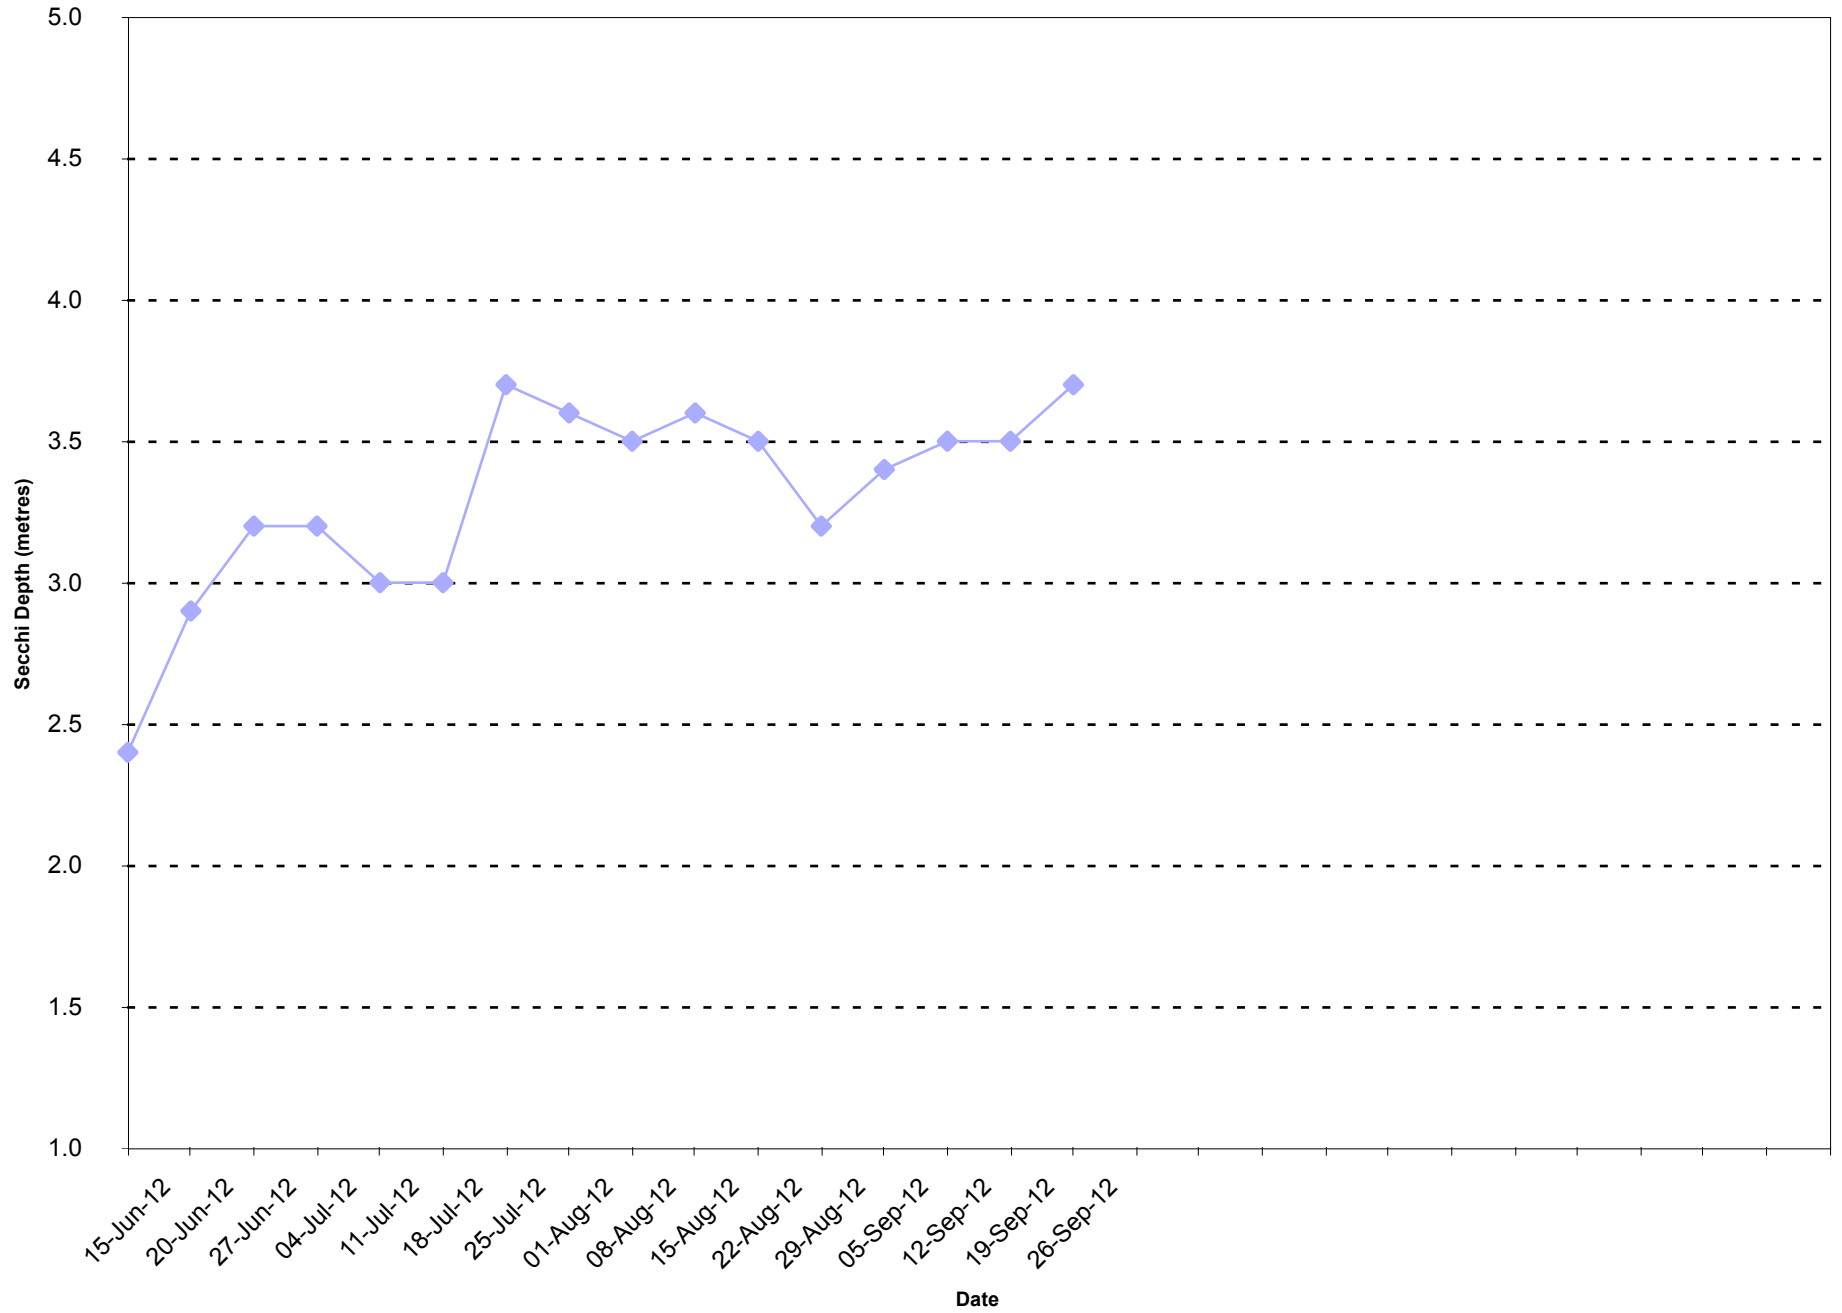

Osoyoos Lake (at Central Basin) - Secchi Depth 2012

Osoyoos Lake (at Central Basin) - Dissolved Oxygen Levels 2012

◆ Surface (0m) ■ Bottom (28m)

Osoyoos Lake (at Central Basin) - Specific Conductance 2012

Osoyoos Lake (at Central Basin) - Temperature Profiles 2012