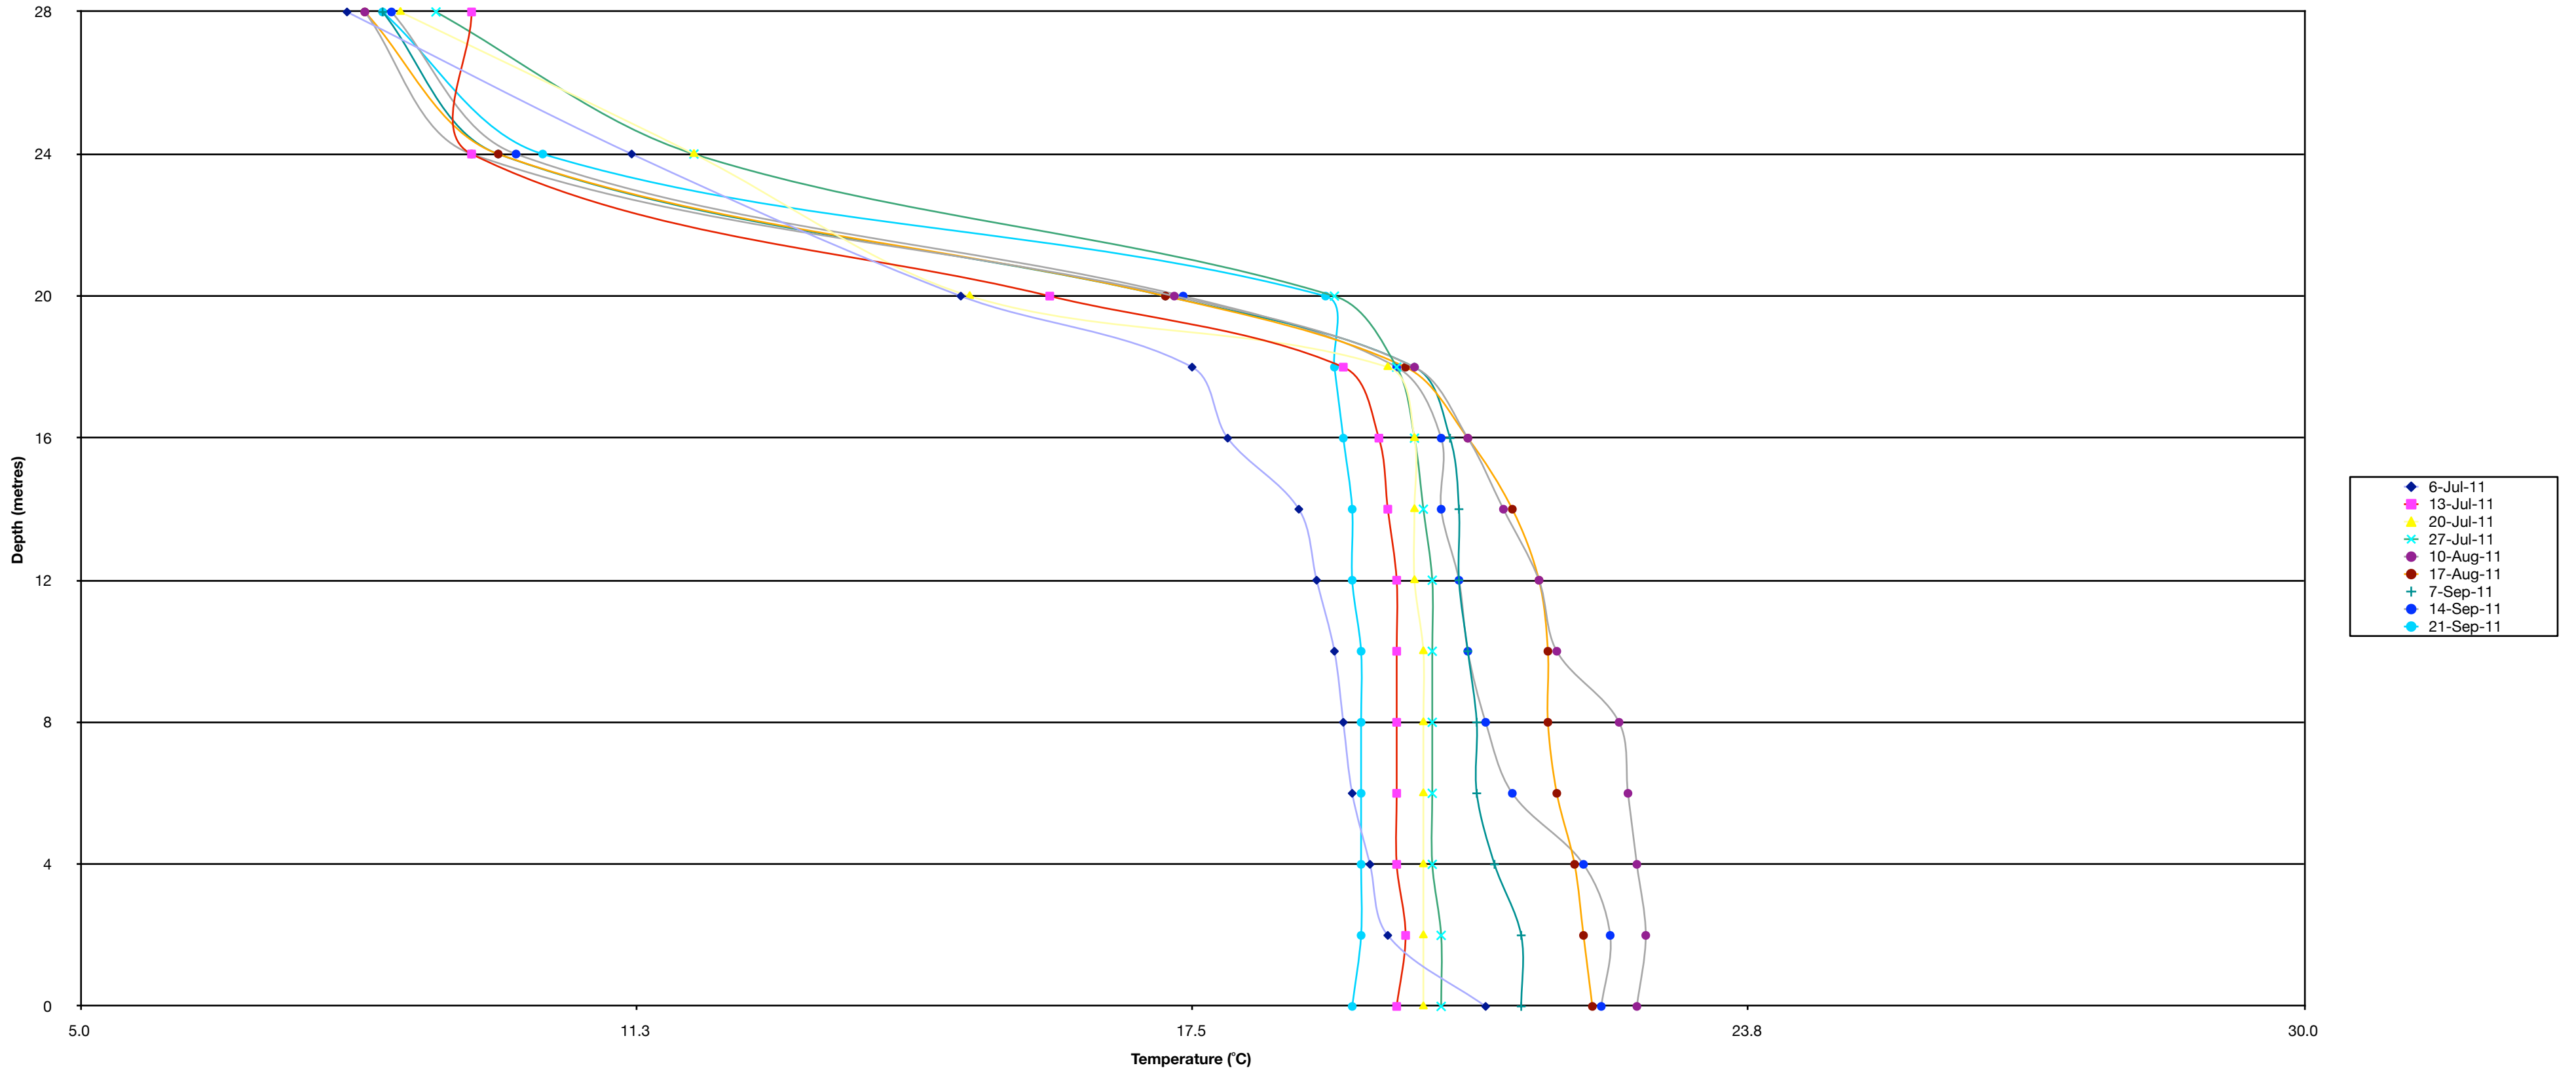

Osoyoos Lake (at Central Basin) - Secchi Depth 2011

Osoyoos Lake (at Central Basin) - Water Temperature 2011

Osoyoos Lake (at Central Basin) - Dissolved Oxygen Levels 2011

Osoyoos Lake (at Central Basin) - Specific Conductance 2011

Osoyoos Lake (at Central Basin) - Temperature Profiles 2011

Osoyoos Lake (at Central Basin) - Oxygen Profiles 2011