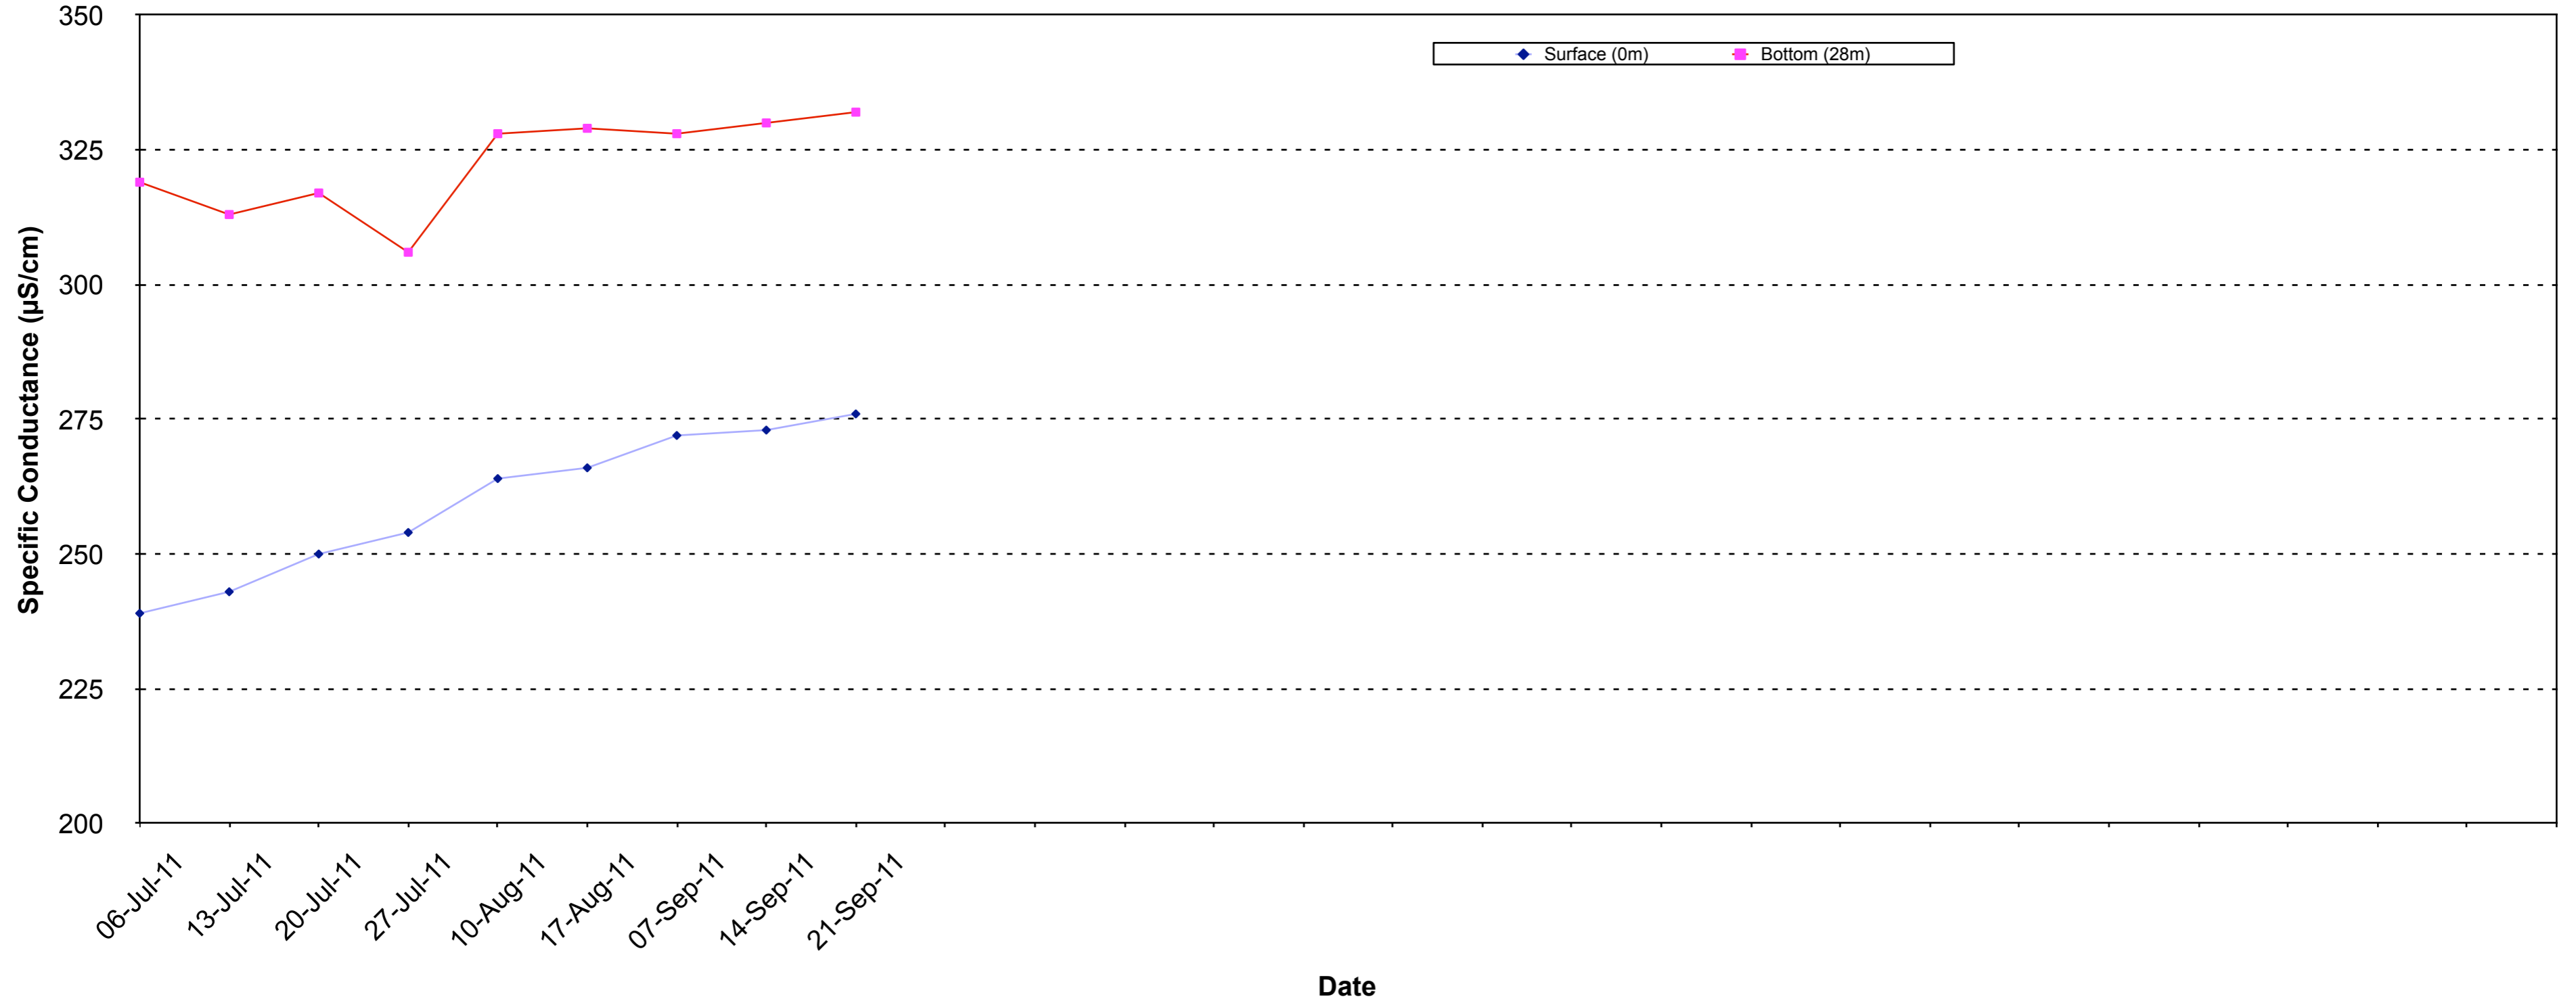

Osoyoos Lake (at Central Basin) - Secchi Depth 2011

Osoyoos Lake (at Central Basin) - Water Temperature 2011

Osoyoos Lake (at Central Basin) - Dissolved Oxygen Levels 2011

Osoyoos Lake (at Central Basin) - Specific Conductance 2011

Osoyoos Lake (at Central Basin) - Temperature Profiles 2011

Osoyoos Lake (at Central Basin) - Oxygen Profiles 2011