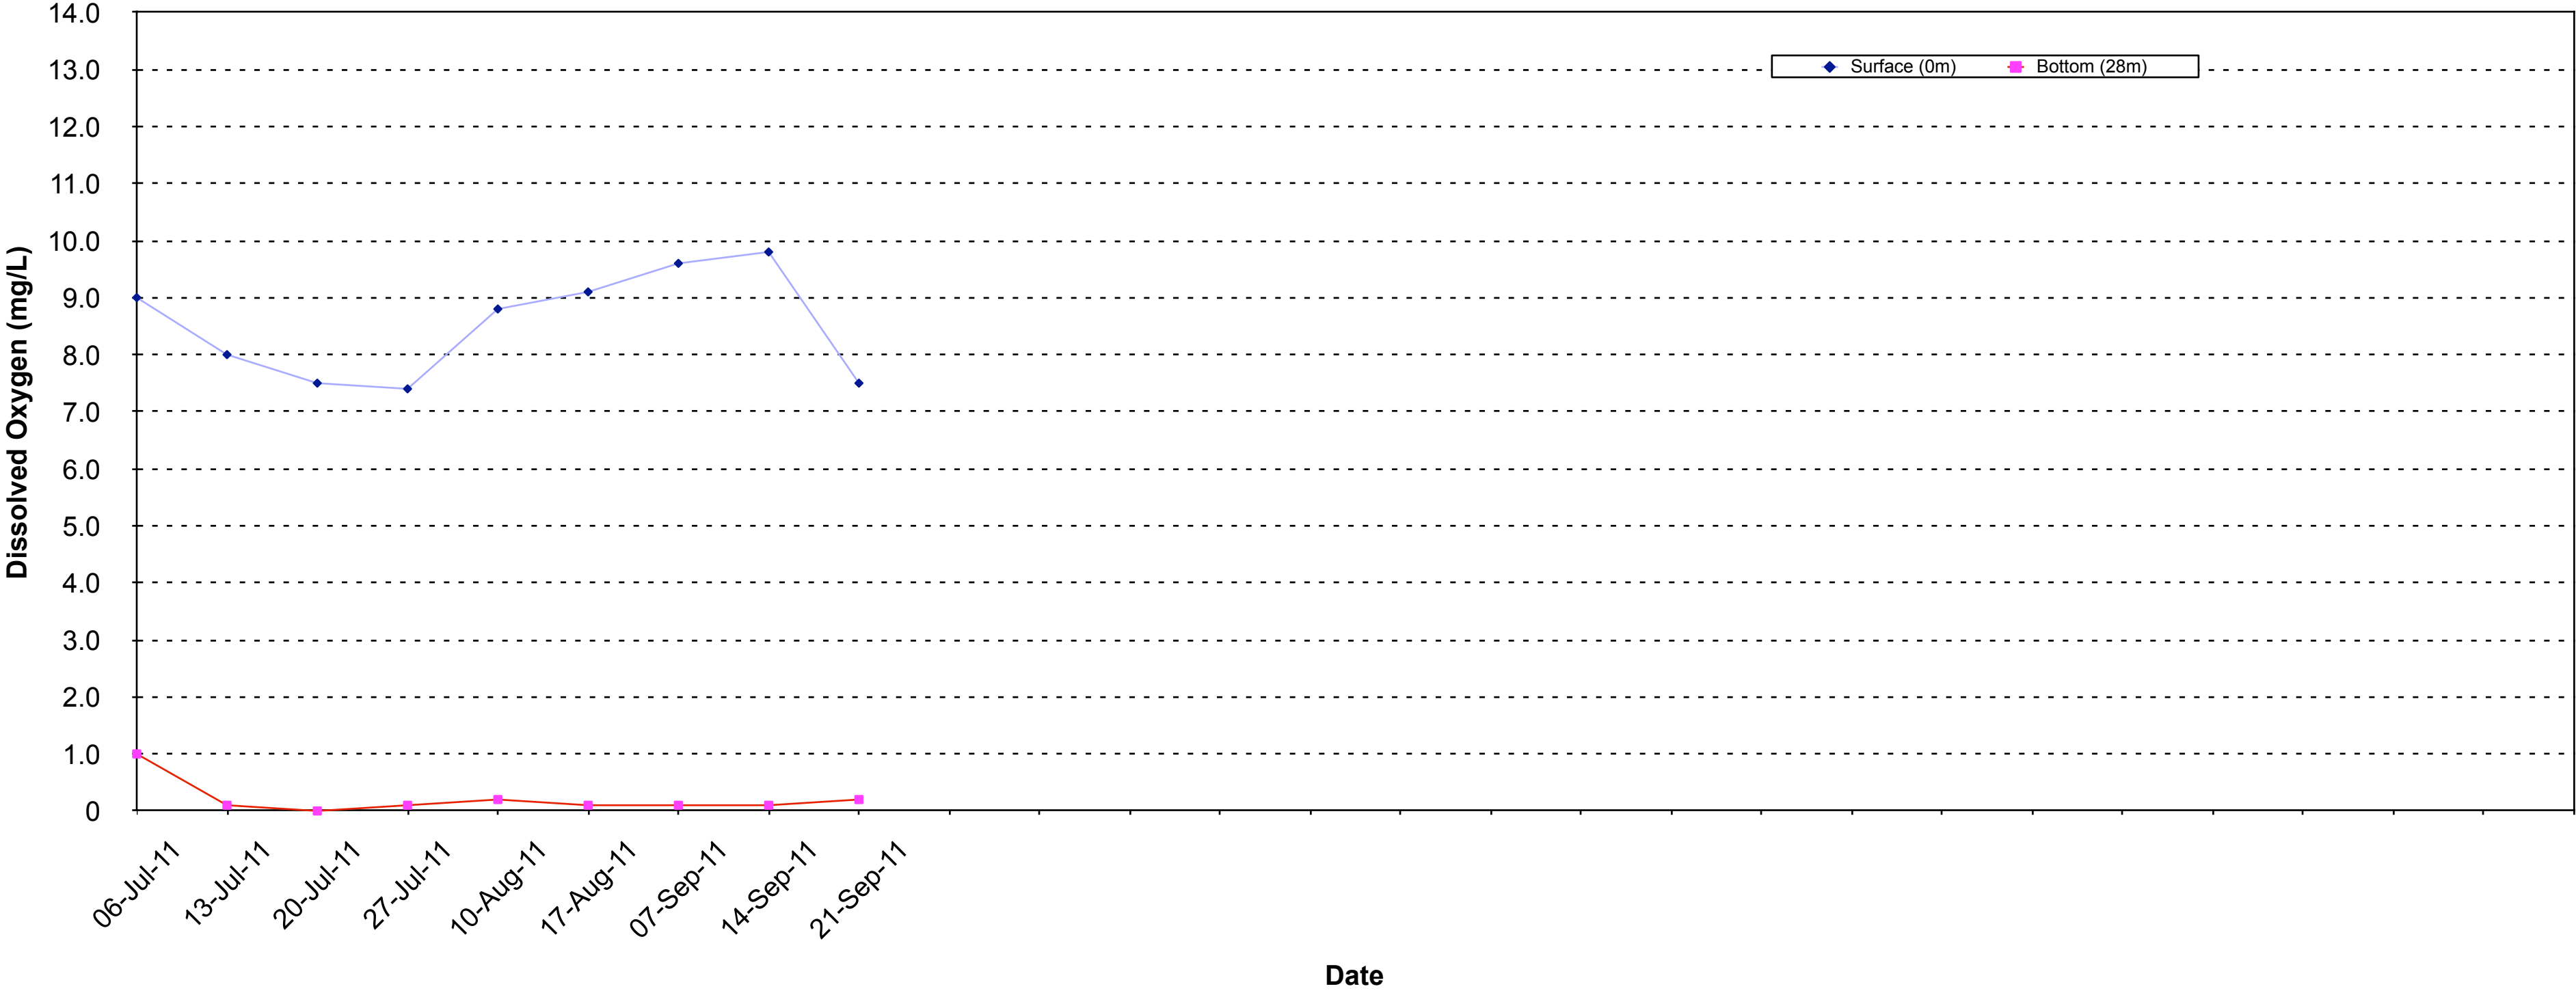

Osoyoos Lake (at Central Basin) - Secchi Depth 2011

Osoyoos Lake (at Central Basin) - Water Temperature 2011

Osoyoos Lake (at Central Basin) - Dissolved Oxygen Levels 2011

Osoyoos Lake (at Central Basin) - Specific Conductance 2011

Osoyoos Lake (at Central Basin) - Temperature Profiles 2011

Osoyoos Lake (at Central Basin) - Oxygen Profiles 2011