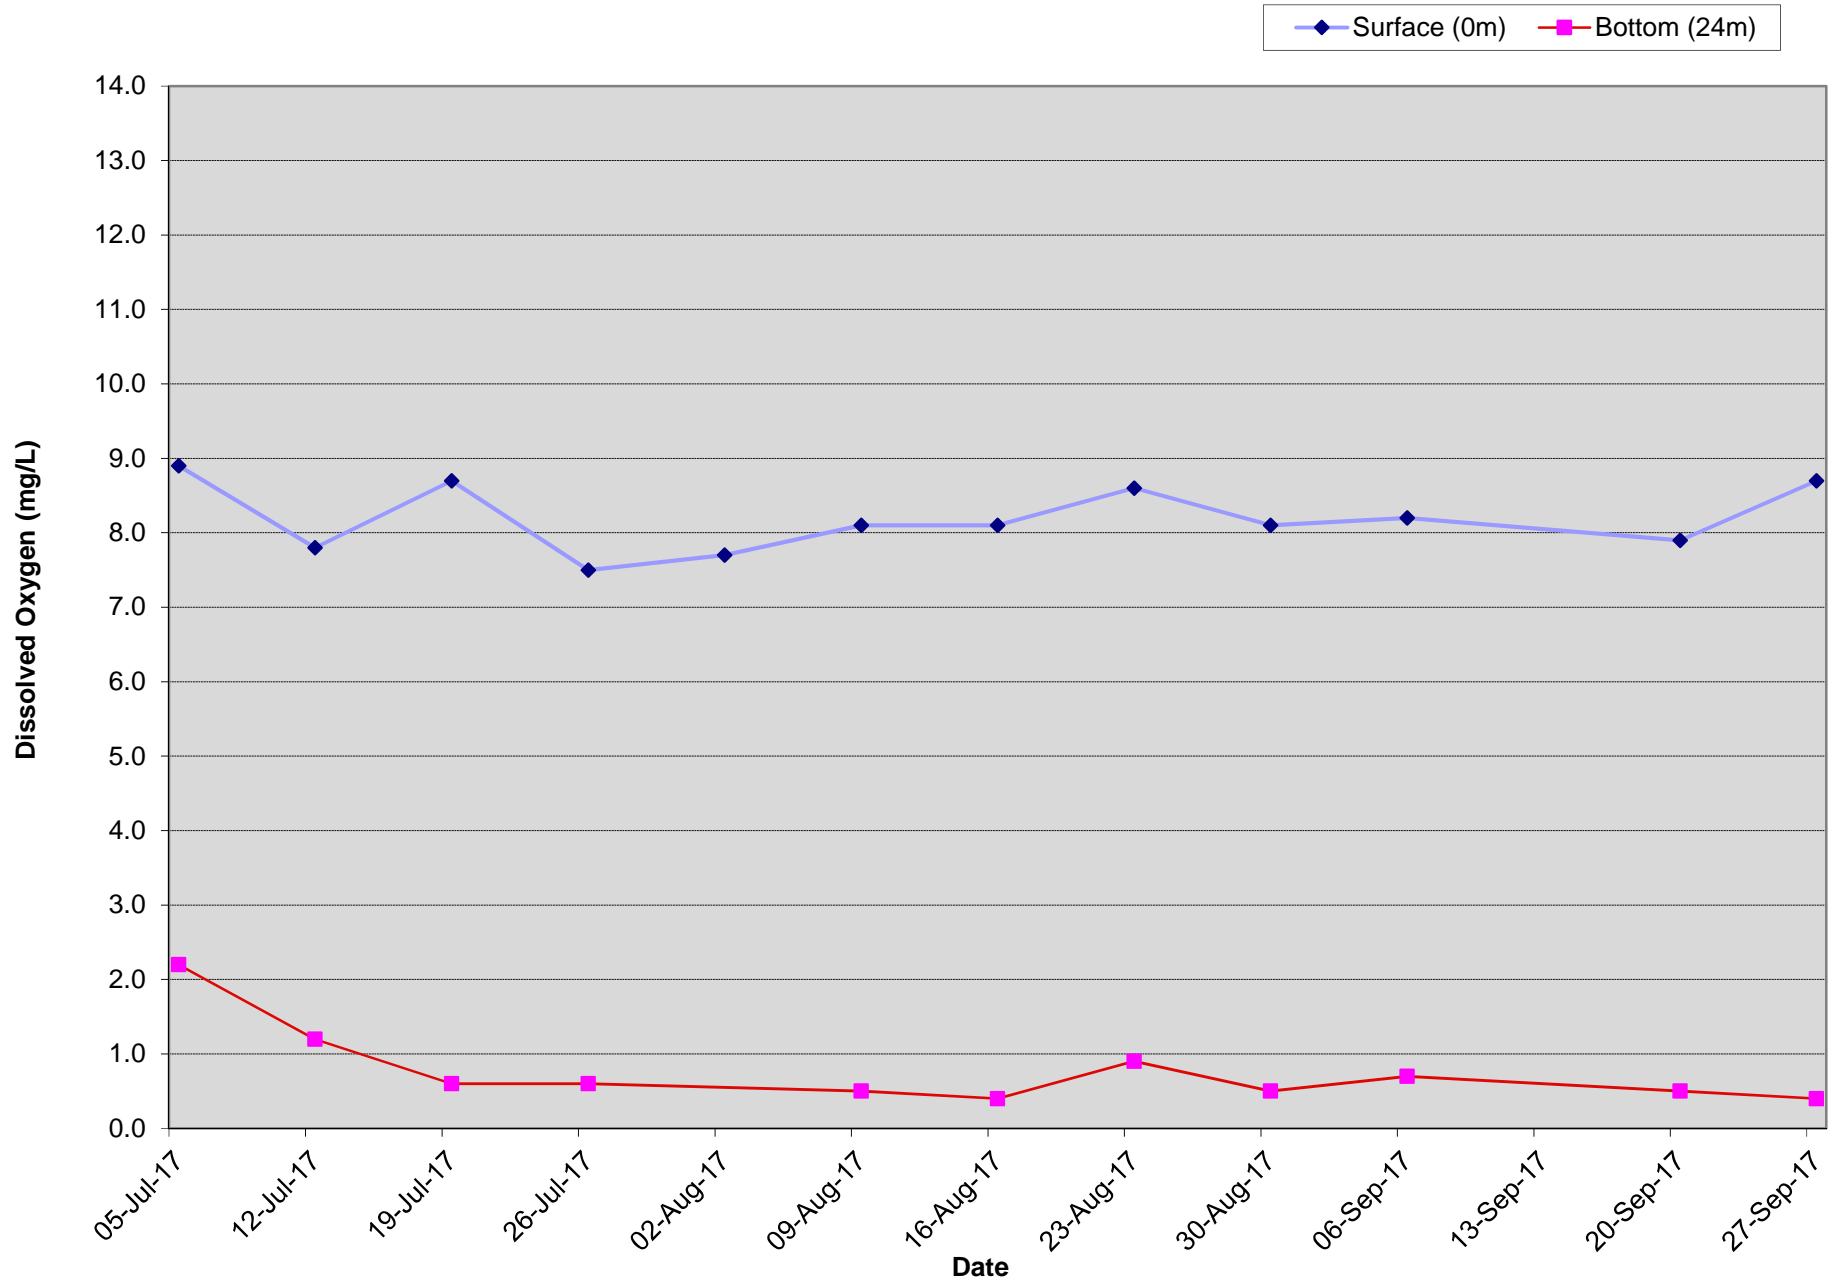

Osoyoos Lake (at Central Basin) - Secchi Depth 2017

Osoyoos Lake (at Central Basin) - Water Temperature 2017

Osoyoos Lake (at Central Basin) - Dissolved Oxygen Levels 2017

Osoyoos Lake (at Central Basin) - Specific Conductance 2017

OLWQS - CENTRAL BASIN 2017

		Temperature (°C)													
Depth (m)	05-Jul-17	12-Jul-17	19-Jul-17	26-Jul-17	02-Aug-17	09-Aug-17	16-Aug-17	23-Aug-17	30-Aug-17	06-Sep-17	13-Sep-17	20-Sep-17	27-Sep-17		
0	22	22	23	23	23	23	23	23	23	22	22		18	18	
2	21	22	23	22	23	23	23	23	23	22	22		18	18	
4	21	22	22	22	23	23	23	23	23	22	22		18	18	
6	21	22	22	22	23	23	23	23	22	22	22		18	18	
8	21	22	22	22	23	23	23	23	22	22	22		18	17	
10	21	22	22	22	23	23	22	22	22	22	22		18	17	
12	21	22	22	22	23	23	22	22	22	22	22		18	17	
14	20	22	22	22	23	23	22	22	22	22	22		18	17	
16	20	21	22	22	23	23	22	22	22	22	22		18	17	
18	19	20	22	22	23	22	22	22	22	22	22		18	17	
20	18	17	19	20	22	22	22	22	22	22	21		18	17	
24	12	12	12	12		12	11	12	12	12	12		13	15	
28			8					9		9			9	9	

		Dissolved Oxygen (mg/L)													
Depth (m)	05-Jul-17	12-Jul-17	19-Jul-17	26-Jul-17	02-Aug-17	09-Aug-17	16-Aug-17	23-Aug-17	30-Aug-17	06-Sep-17	13-Sep-17	20-Sep-17	27-Sep-17		
0	8.9	7.8	8.7	7.5	7.7	8.1	8.1	8.6	8.1	8.2		7.9	8.7		
2	9.0	7.8	8.5	7.4	7.6	8.0	8.1	8.6	8.1	8.2		8.1	8.6		
4	8.9	7.7	8.4	7.4	7.7	8.0	8.0	8.5	7.9	8.2		8.0	8.5		
6	8.8	7.7	8.2	7.4	7.5	7.9	7.8	8.2	7.5	8.2		7.9	7.9		
8	8.5	7.6	8.2	7.2	7.6	7.8	7.6	8.1	7.4	8.2		7.9	8.0		
10	8.4	7.6	8.1	7.1	7.5	7.7	7.7	8.0	7.2	7.8		7.9	7.7		
12	8.3	7.5	8.1	7.0	7.5	7.5	7.8	7.9	6.7	6.7		7.9	7.7		
14	8.2	7.5	8.0	7.0	7.4	7.1	7.9	7.6	6.4	6.0		7.8	7.6		
16	8.0	7.3	7.7	6.9	7.4	6.6	7.7	7.4	6.1	5.7		7.9	7.6		
18	7.6	6.2	7.1	6.7	7.5	6.3	7.3	7.2	5.8	5.3		7.9	7.6		
20	6.7	4.4	3.5	4.1	6.0	5.4	5.3	5.9	5.2	4.3		7.7	7.6		
24	2.2	1.2	0.6	0.6		0.5	0.4	0.9	0.5	0.7		0.7	1.5		
28			0.5					0.8		0.6		0.5	0.4		