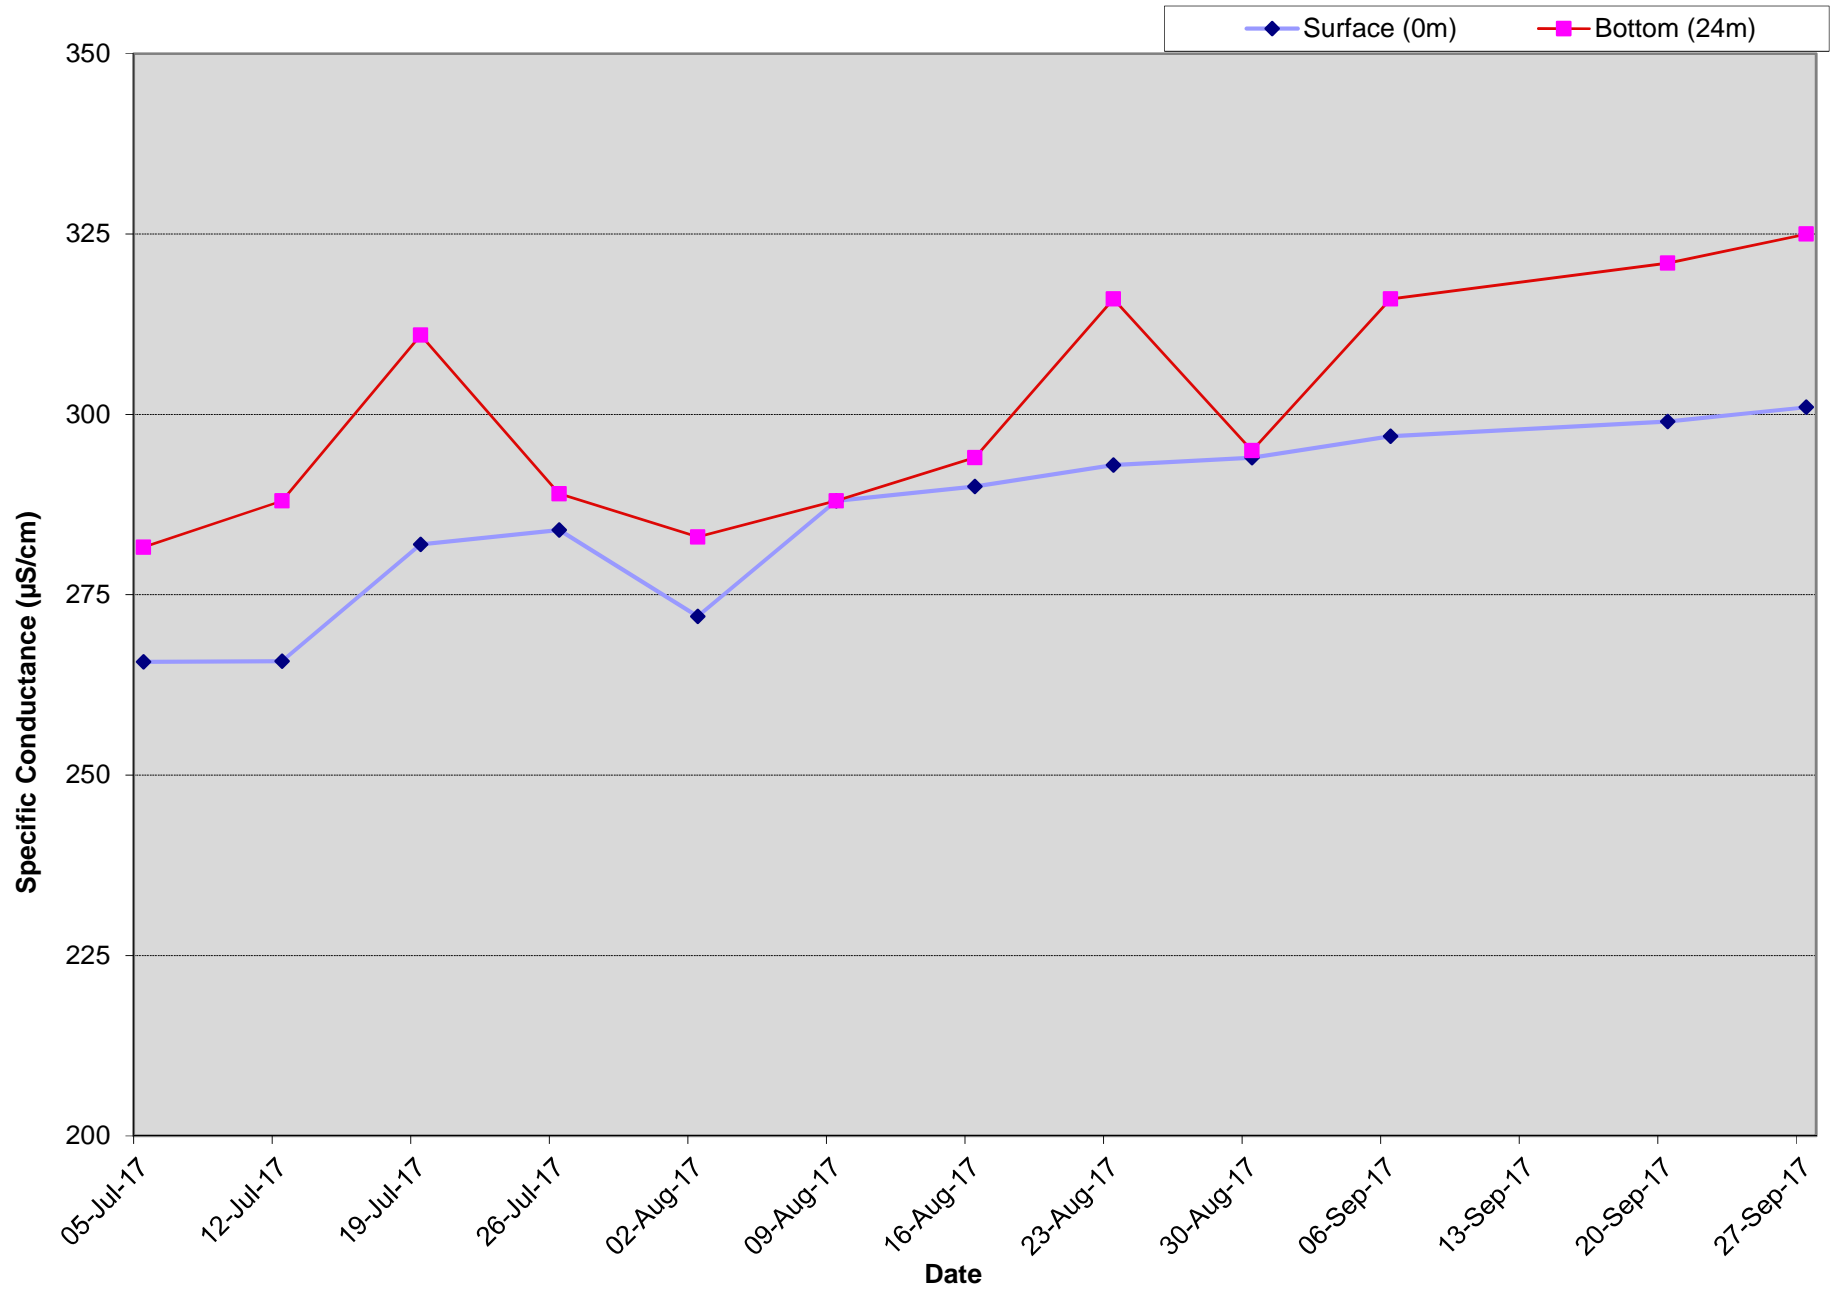

Osoyoos Lake (at Central Basin) - Secchi Depth 2017

Osoyoos Lake (at Central Basin) - Water Temperature 2017

Osoyoos Lake (at Central Basin) - Dissolved Oxygen Levels 2017

Osoyoos Lake (at Central Basin) - Specific Conductance 2017

OLWQS - CENTRAL BASIN 2017

		Temperature (°C)													
Depth (m)	05-Jul-17	12-Jul-17	19-Jul-17	26-Jul-17	02-Aug-17	09-Aug-17	16-Aug-17	23-Aug-17	30-Aug-17	06-Sep-17	13-Sep-17	20-Sep-17	27-Sep-17		
0	22	22	23	23	23	23	23	23	23	22	22		18	18	
2	21	22	23	22	23	23	23	23	23	22	22		18	18	
4	21	22	22	22	23	23	23	23	23	22	22		18	18	
6	21	22	22	22	23	23	23	23	22	22	22		18	18	
8	21	22	22	22	23	23	23	23	22	22	22		18	17	
10	21	22	22	22	23	23	22	22	22	22	22		18	17	
12	21	22	22	22	23	23	22	22	22	22	22		18	17	
14	20	22	22	22	23	23	22	22	22	22	22		18	17	
16	20	21	22	22	23	23	22	22	22	22	22		18	17	
18	19	20	22	22	23	22	22	22	22	22	22		18	17	
20	18	17	19	20	22	22	22	22	22	22	21		18	17	
24	12	12	12	12		12	11	12	12	12	12		13	15	
28			8					9		9			9	9	

		Dissolved Oxygen (mg/L)													
Depth (m)	05-Jul-17	12-Jul-17	19-Jul-17	26-Jul-17	02-Aug-17	09-Aug-17	16-Aug-17	23-Aug-17	30-Aug-17	06-Sep-17	13-Sep-17	20-Sep-17	27-Sep-17		
0	8.9	7.8	8.7	7.5	7.7	8.1	8.1	8.6	8.1	8.2		7.9	8.7		
2	9.0	7.8	8.5	7.4	7.6	8.0	8.1	8.6	8.1	8.2		8.1	8.6		
4	8.9	7.7	8.4	7.4	7.7	8.0	8.0	8.5	7.9	8.2		8.0	8.5		
6	8.8	7.7	8.2	7.4	7.5	7.9	7.8	8.2	7.5	8.2		7.9	7.9		
8	8.5	7.6	8.2	7.2	7.6	7.8	7.6	8.1	7.4	8.2		7.9	8.0		
10	8.4	7.6	8.1	7.1	7.5	7.7	7.7	8.0	7.2	7.8		7.9	7.7		
12	8.3	7.5	8.1	7.0	7.5	7.5	7.8	7.9	6.7	6.7		7.9	7.7		
14	8.2	7.5	8.0	7.0	7.4	7.1	7.9	7.6	6.4	6.0		7.8	7.6		
16	8.0	7.3	7.7	6.9	7.4	6.6	7.7	7.4	6.1	5.7		7.9	7.6		
18	7.6	6.2	7.1	6.7	7.5	6.3	7.3	7.2	5.8	5.3		7.9	7.6		
20	6.7	4.4	3.5	4.1	6.0	5.4	5.3	5.9	5.2	4.3		7.7	7.6		
24	2.2	1.2	0.6	0.6		0.5	0.4	0.9	0.5	0.7		0.7	1.5		
28			0.5					0.8		0.6		0.5	0.4		