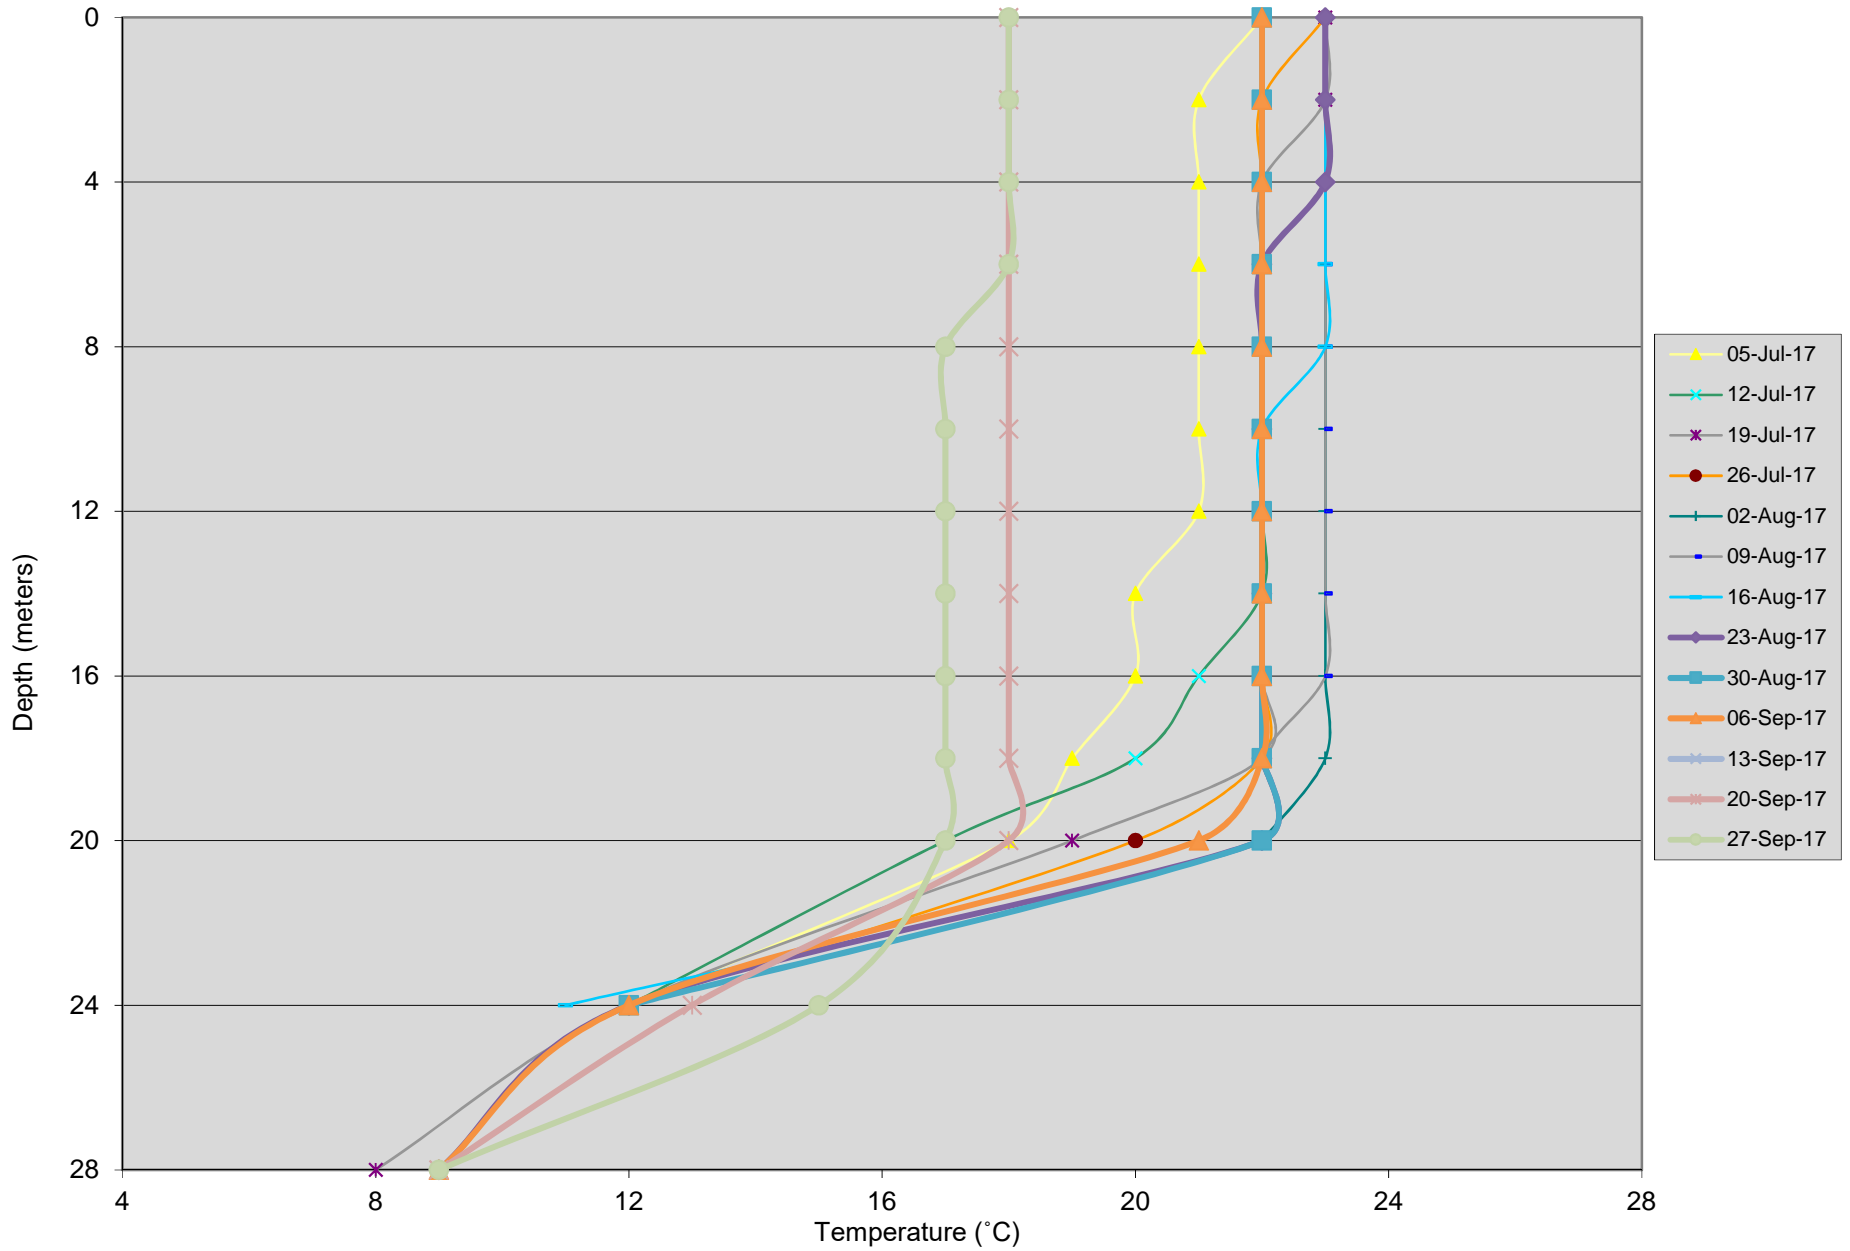

OLWQS - CENTRAL BASIN 2017

		Temperature (°C)													
Depth (m)	05-Jul-17	12-Jul-17	19-Jul-17	26-Jul-17	02-Aug-17	09-Aug-17	16-Aug-17	23-Aug-17	30-Aug-17	06-Sep-17	13-Sep-17	20-Sep-17	27-Sep-17		
0	22	22	23	23	23	23	23	23	23	22	22		18	18	
2	21	22	23	22	23	23	23	23	23	22	22		18	18	
4	21	22	22	22	23	23	23	23	23	22	22		18	18	
6	21	22	22	22	23	23	23	23	22	22	22		18	18	
8	21	22	22	22	23	23	23	23	22	22	22		18	17	
10	21	22	22	22	23	23	22	22	22	22	22		18	17	
12	21	22	22	22	23	23	22	22	22	22	22		18	17	
14	20	22	22	22	23	23	22	22	22	22	22		18	17	
16	20	21	22	22	23	23	22	22	22	22	22		18	17	
18	19	20	22	22	23	22	22	22	22	22	22		18	17	
20	18	17	19	20	22	22	22	22	22	22	21		18	17	
24	12	12	12	12		12	11	12	12	12	12		13	15	
28			8					9		9			9	9	

		Dissolved Oxygen (mg/L)													
Depth (m)	05-Jul-17	12-Jul-17	19-Jul-17	26-Jul-17	02-Aug-17	09-Aug-17	16-Aug-17	23-Aug-17	30-Aug-17	06-Sep-17	13-Sep-17	20-Sep-17	27-Sep-17		
0	8.9	7.8	8.7	7.5	7.7	8.1	8.1	8.6	8.1	8.2		7.9	8.7		
2	9.0	7.8	8.5	7.4	7.6	8.0	8.1	8.6	8.1	8.2		8.1	8.6		
4	8.9	7.7	8.4	7.4	7.7	8.0	8.0	8.5	7.9	8.2		8.0	8.5		
6	8.8	7.7	8.2	7.4	7.5	7.9	7.8	8.2	7.5	8.2		7.9	7.9		
8	8.5	7.6	8.2	7.2	7.6	7.8	7.6	8.1	7.4	8.2		7.9	8.0		
10	8.4	7.6	8.1	7.1	7.5	7.7	7.7	8.0	7.2	7.8		7.9	7.7		
12	8.3	7.5	8.1	7.0	7.5	7.5	7.8	7.9	6.7	6.7		7.9	7.7		
14	8.2	7.5	8.0	7.0	7.4	7.1	7.9	7.6	6.4	6.0		7.8	7.6		
16	8.0	7.3	7.7	6.9	7.4	6.6	7.7	7.4	6.1	5.7		7.9	7.6		
18	7.6	6.2	7.1	6.7	7.5	6.3	7.3	7.2	5.8	5.3		7.9	7.6		
20	6.7	4.4	3.5	4.1	6.0	5.4	5.3	5.9	5.2	4.3		7.7	7.6		
24	2.2	1.2	0.6	0.6		0.5	0.4	0.9	0.5	0.7		0.7	1.5		
28			0.5					0.8		0.6		0.5	0.4		

Osoyoos Lake (at Central Basin) - Temperature Profiles 2017