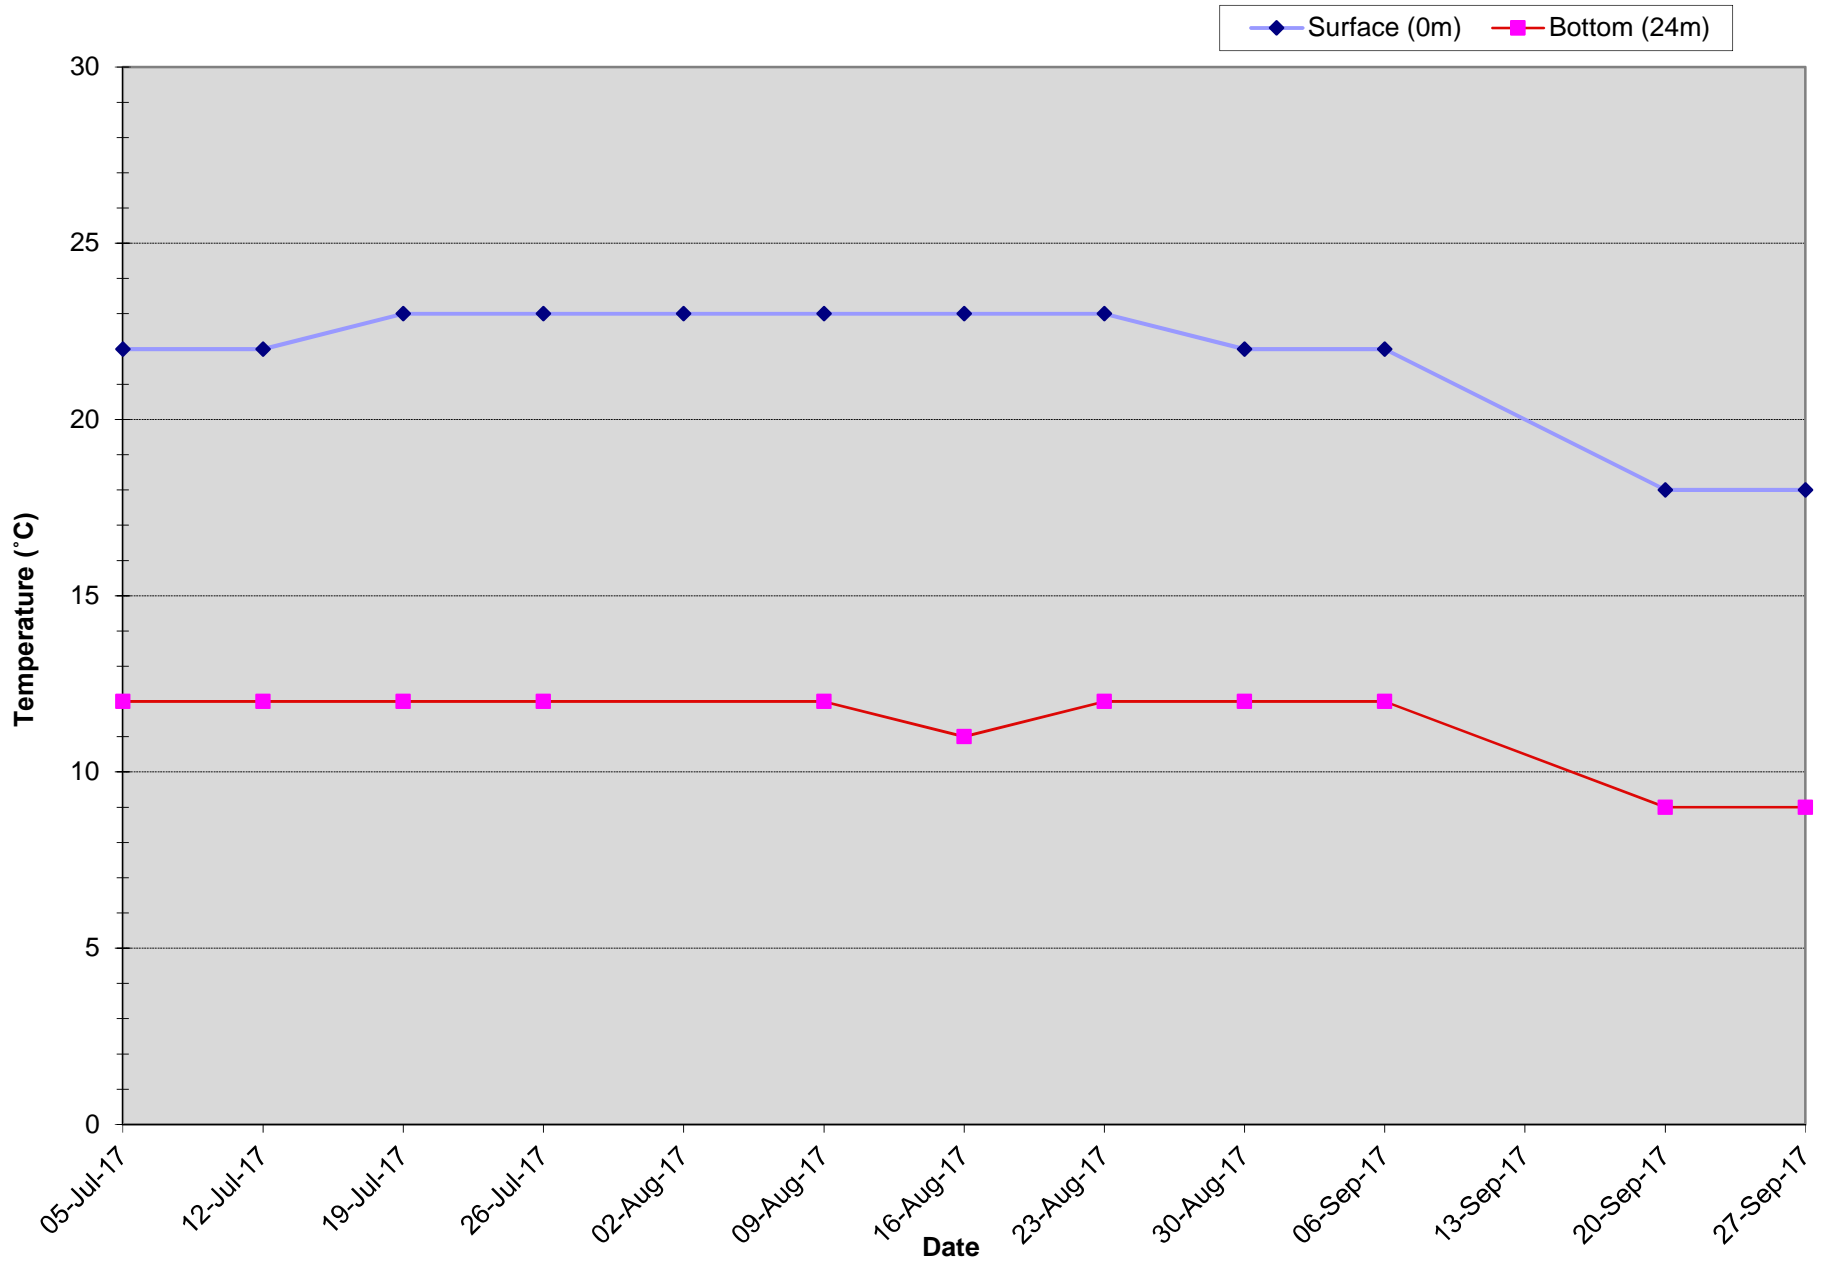

Osoyoos Lake (at Central Basin) - Secchi Depth 2017

Osoyoos Lake (at Central Basin) - Water Temperature 2017

Osoyoos Lake (at Central Basin) - Dissolved Oxygen Levels 2017

Osoyoos Lake (at Central Basin) - Specific Conductance 2017

OLWQS - CENTRAL BASIN 2017

		Temperature (°C)													
Depth (m)	05-Jul-17	12-Jul-17	19-Jul-17	26-Jul-17	02-Aug-17	09-Aug-17	16-Aug-17	23-Aug-17	30-Aug-17	06-Sep-17	13-Sep-17	20-Sep-17	27-Sep-17		
0	22	22	23	23	23	23	23	23	23	22	22		18	18	
2	21	22	23	22	23	23	23	23	23	22	22		18	18	
4	21	22	22	22	23	23	23	23	23	22	22		18	18	
6	21	22	22	22	23	23	23	23	22	22	22		18	18	
8	21	22	22	22	23	23	23	23	22	22	22		18	17	
10	21	22	22	22	23	23	22	22	22	22	22		18	17	
12	21	22	22	22	23	23	22	22	22	22	22		18	17	
14	20	22	22	22	23	23	22	22	22	22	22		18	17	
16	20	21	22	22	23	23	22	22	22	22	22		18	17	
18	19	20	22	22	23	22	22	22	22	22	22		18	17	
20	18	17	19	20	22	22	22	22	22	22	21		18	17	
24	12	12	12	12		12	11	12	12	12	12		13	15	
28			8					9		9			9	9	

		Dissolved Oxygen (mg/L)													
Depth (m)	05-Jul-17	12-Jul-17	19-Jul-17	26-Jul-17	02-Aug-17	09-Aug-17	16-Aug-17	23-Aug-17	30-Aug-17	06-Sep-17	13-Sep-17	20-Sep-17	27-Sep-17		
0	8.9	7.8	8.7	7.5	7.7	8.1	8.1	8.6	8.1	8.2		7.9	8.7		
2	9.0	7.8	8.5	7.4	7.6	8.0	8.1	8.6	8.1	8.2		8.1	8.6		
4	8.9	7.7	8.4	7.4	7.7	8.0	8.0	8.5	7.9	8.2		8.0	8.5		
6	8.8	7.7	8.2	7.4	7.5	7.9	7.8	8.2	7.5	8.2		7.9	7.9		
8	8.5	7.6	8.2	7.2	7.6	7.8	7.6	8.1	7.4	8.2		7.9	8.0		
10	8.4	7.6	8.1	7.1	7.5	7.7	7.7	8.0	7.2	7.8		7.9	7.7		
12	8.3	7.5	8.1	7.0	7.5	7.5	7.8	7.9	6.7	6.7		7.9	7.7		
14	8.2	7.5	8.0	7.0	7.4	7.1	7.9	7.6	6.4	6.0		7.8	7.6		
16	8.0	7.3	7.7	6.9	7.4	6.6	7.7	7.4	6.1	5.7		7.9	7.6		
18	7.6	6.2	7.1	6.7	7.5	6.3	7.3	7.2	5.8	5.3		7.9	7.6		
20	6.7	4.4	3.5	4.1	6.0	5.4	5.3	5.9	5.2	4.3		7.7	7.6		
24	2.2	1.2	0.6	0.6		0.5	0.4	0.9	0.5	0.7		0.7	1.5		
28			0.5					0.8		0.6		0.5	0.4		