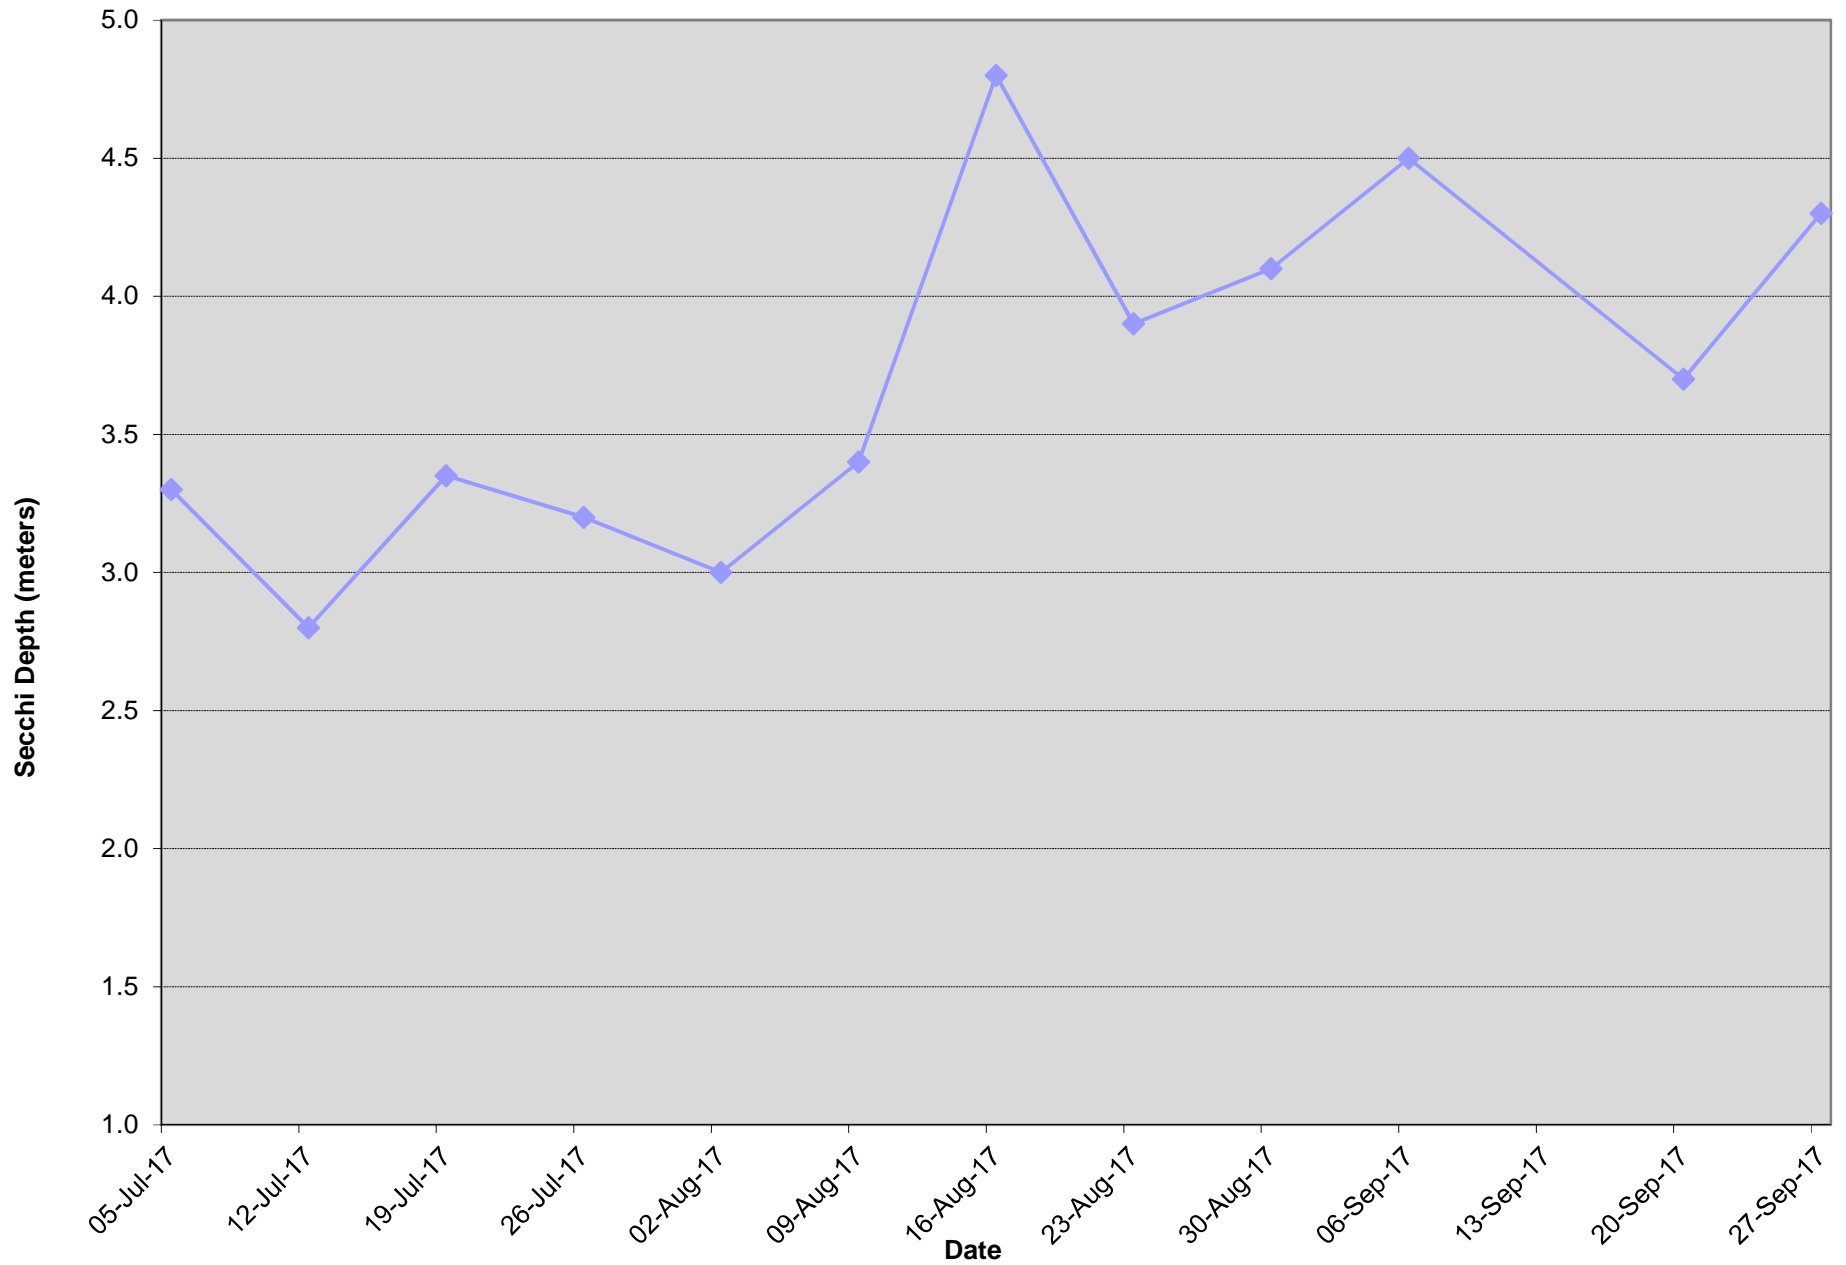

Osoyoos Lake (at Central Basin) - Secchi Depth 2017

Osoyoos Lake (at Central Basin) - Water Temperature 2017

Osoyoos Lake (at Central Basin) - Dissolved Oxygen Levels 2017

Osoyoos Lake (at Central Basin) - Specific Conductance 2017

OLWQS - CENTRAL BASIN 2017

		Temperature (°C)													
Depth (m)	05-Jul-17	12-Jul-17	19-Jul-17	26-Jul-17	02-Aug-17	09-Aug-17	16-Aug-17	23-Aug-17	30-Aug-17	06-Sep-17	13-Sep-17	20-Sep-17	27-Sep-17		
0	22	22	23	23	23	23	23	23	23	22	22		18	18	
2	21	22	23	22	23	23	23	23	23	22	22		18	18	
4	21	22	22	22	23	23	23	23	23	22	22		18	18	
6	21	22	22	22	23	23	23	23	22	22	22		18	18	
8	21	22	22	22	23	23	23	23	22	22	22		18	17	
10	21	22	22	22	23	23	22	22	22	22	22		18	17	
12	21	22	22	22	23	23	22	22	22	22	22		18	17	
14	20	22	22	22	23	23	22	22	22	22	22		18	17	
16	20	21	22	22	23	23	22	22	22	22	22		18	17	
18	19	20	22	22	23	22	22	22	22	22	22		18	17	
20	18	17	19	20	22	22	22	22	22	22	21		18	17	
24	12	12	12	12		12	11	12	12	12	12		13	15	
28			8					9		9			9	9	

		Dissolved Oxygen (mg/L)													
Depth (m)	05-Jul-17	12-Jul-17	19-Jul-17	26-Jul-17	02-Aug-17	09-Aug-17	16-Aug-17	23-Aug-17	30-Aug-17	06-Sep-17	13-Sep-17	20-Sep-17	27-Sep-17		
0	8.9	7.8	8.7	7.5	7.7	8.1	8.1	8.6	8.1	8.2		7.9	8.7		
2	9.0	7.8	8.5	7.4	7.6	8.0	8.1	8.6	8.1	8.2		8.1	8.6		
4	8.9	7.7	8.4	7.4	7.7	8.0	8.0	8.5	7.9	8.2		8.0	8.5		
6	8.8	7.7	8.2	7.4	7.5	7.9	7.8	8.2	7.5	8.2		7.9	7.9		
8	8.5	7.6	8.2	7.2	7.6	7.8	7.6	8.1	7.4	8.2		7.9	8.0		
10	8.4	7.6	8.1	7.1	7.5	7.7	7.7	8.0	7.2	7.8		7.9	7.7		
12	8.3	7.5	8.1	7.0	7.5	7.5	7.8	7.9	6.7	6.7		7.9	7.7		
14	8.2	7.5	8.0	7.0	7.4	7.1	7.9	7.6	6.4	6.0		7.8	7.6		
16	8.0	7.3	7.7	6.9	7.4	6.6	7.7	7.4	6.1	5.7		7.9	7.6		
18	7.6	6.2	7.1	6.7	7.5	6.3	7.3	7.2	5.8	5.3		7.9	7.6		
20	6.7	4.4	3.5	4.1	6.0	5.4	5.3	5.9	5.2	4.3		7.7	7.6		
24	2.2	1.2	0.6	0.6		0.5	0.4	0.9	0.5	0.7		0.7	1.5		
28			0.5					0.8		0.6		0.5	0.4		